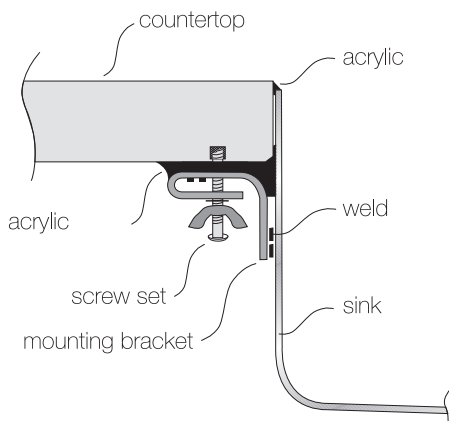

INSTALLATION PROFILE *