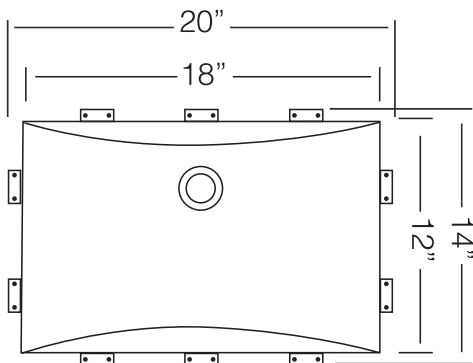

### GENERAL

Fine quality sink bowls formed of 16 gauge BA 304 18/10 nickel bearing stainless steel.

### DESIGN FEATURES

Bowl Depth : 7"  
Finish : Soft Satin Finish  
Underside : Sound absorbing pads and special paint  
Drain Opening : 3-1/2"

### SINK DIMENSIONS (INCHES)