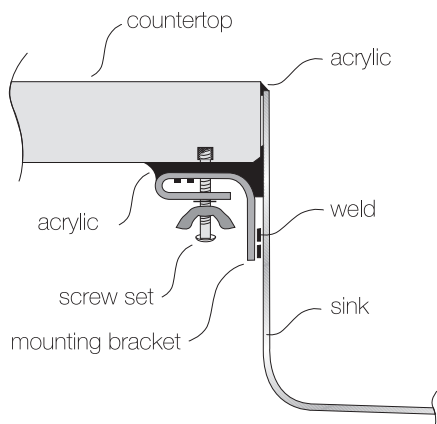

INSTALLATION PROFILE *

Watch the TopZero Sink
Installation video on [YouTube](#)