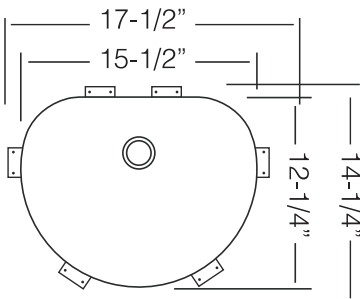

### GENERAL

Fine quality sink bowls formed of 18 gauge BA 304 18/10 nickel bearing stainless steel.

### DESIGN FEATURES

Bowl Depth : 7"  
Finish : Soft Satin Finish  
Underside : Sound absorbing pads and special paint  
Drain Opening : 3-1/2"

### SINK DIMENSIONS (INCHES)