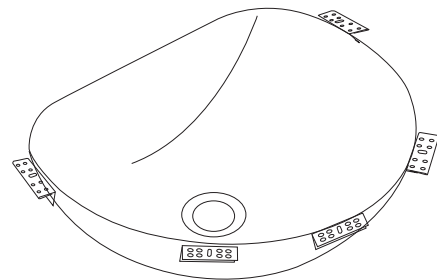

SPECIFICATIONS

Patented in USA and Canada; Foreign Patents Pending