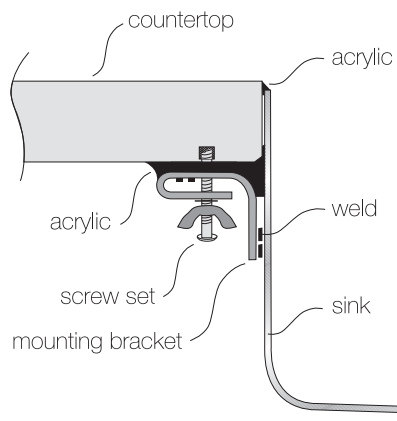

TOPZERO®

HELSINKI TZ VE330

Porcelain Enamel Vanity Sink

GENERAL

Fine quality sink bowls formed of 18 gauge BA 304 18/10 nickel bearing stainless steel.

DESIGN FEATURES

Bowl Depth : 7"
Finish : Soft Satin Finish
Underside : Sound absorbing pads and special paint
Drain Opening : 3-1/2"

OPTIONAL ACCESSORIES

Drain Set
Soap Dispenser

SINK DIMENSIONS (INCHES)

INSTALLATION PROFILE *

Watch the TopZero Sink
Installation video on [YouTube](#)

SPECIFICATIONS

Patented in USA and Canada; Foreign Patents Pending