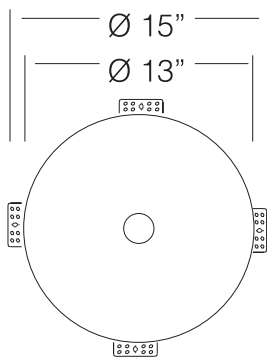

TOPZERO®

COPENHAGEN

TZ V330 Vanity Sink

Seamless Edge Stainless Steel Sink

GENERAL

Fine quality sink bowls formed of 18 gauge BA 304 18/10 nickel bearing stainless steel.

DESIGN FEATURES

- Bowl Depth : 7"
- Finish : Soft Satin Finish
- Underside : Sound absorbing pads and special paint
- Drain Opening : 3-1/2"

OPTIONAL ACCESSORIES

- Drain Set
- Soap Dispenser

SINK DIMENSIONS (INCHES)

SPECIFICATIONS

INSTALLATION PROFILE *

Watch the TopZero Sink Installation video on [YouTube](#)

follow / like us @

SPCV330TZ rev01