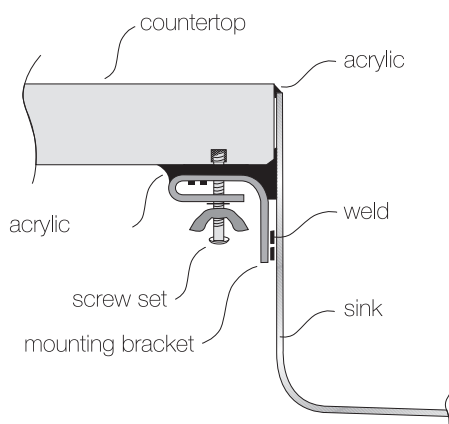

TOPZERO®

COPENHAGEN

TZ V330 Vanity Sink

Seamless Edge Stainless Steel Sink

GENERAL

Fine quality sink bowls formed of 18 gauge BA 304 18/10 nickel bearing stainless steel.

DESIGN FEATURES

- Bowl Depth : 7"
- Finish : Soft Satin Finish
- Underside : Sound absorbing pads and special paint
- Drain Opening : 3-1/2"

OPTIONAL ACCESSORIES

- Drain Set
- Soap Dispenser

SINK DIMENSIONS (INCHES)

SPECIFICATIONS

INSTALLATION PROFILE *

Watch the TopZero Sink Installation video on [YouTube](#)

follow / like us @

SPCV330TZ rev01