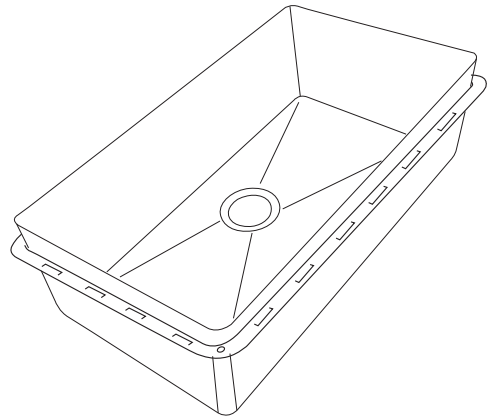

TOPZERO®

JERUSALEM TZ RS900

Seamless Edge Stainless Steel Sink

GENERAL

Fine quality sink bowls formed of 16 gauge BA 304 18/10 nickel bearing stainless steel.

DESIGN FEATURES

- Bowl Depth : 10"
- Finish : Soft Satin Finish
- Underside : Sound absorbing pads and special paint
- Drain Opening : 3-1/2"
- Corner Radius : R10 mm (3/8")

OPTIONAL ACCESSORIES

- Stainless Steel Bottom Grid GRS 900
- Bamboo Cutting Board CBS 49
- Drying Rack DR 495

SINK DIMENSIONS (INCHES)

INSTALLATION PROFILE*

SPECIFICATIONS

Patented in USA and Canada; Foreign Patents Pending

Recommended Cabinet Size 42"

Watch the TopZero Sink
Installation video on [YouTube](#)

follow / like us @      

SPCRS900TZ rev01