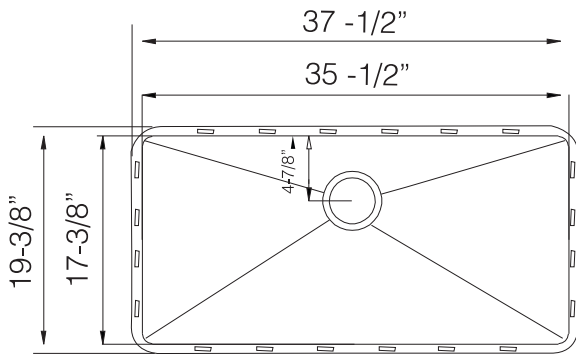

TOPZERO®

JERUSALEM TZ RS900

Seamless Edge Stainless Steel Sink

GENERAL

Fine quality sink bowls formed of 16 gauge BA 304 18/10 nickel bearing stainless steel.

DESIGN FEATURES

- Bowl Depth : 10"
- Finish : Soft Satin Finish
- Underside : Sound absorbing pads and special paint
- Drain Opening : 3-1/2"
- Corner Radius : R10 mm (3/8")

OPTIONAL ACCESSORIES

- Stainless Steel Bottom Grid GRS 900
- Bamboo Cutting Board CBS 49
- Drying Rack DR 495

SINK DIMENSIONS (INCHES)

INSTALLATION PROFILE*

SPECIFICATIONS

Patented in USA and Canada; Foreign Patents Pending

Recommended Cabinet Size 42"

Watch the TopZero Sink
Installation video on [YouTube](#)

follow / like us @      

SPCRS900TZ rev01