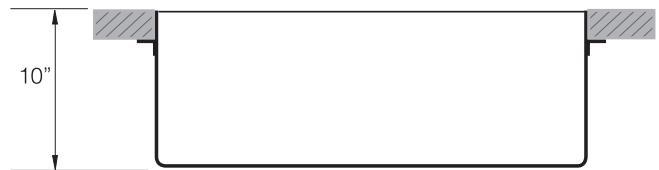

TOPZERO®

JERUSALEM TZ RS900

Seamless Edge Stainless Steel Sink

GENERAL

Fine quality sink bowls formed of 16 gauge BA 304 18/10 nickel bearing stainless steel.

DESIGN FEATURES

- Bowl Depth : 10"
- Finish : Soft Satin Finish
- Underside : Sound absorbing pads and special paint
- Drain Opening : 3-1/2"
- Corner Radius : R10 mm (3/8")

OPTIONAL ACCESSORIES

- Stainless Steel Bottom Grid GRS 900
- Bamboo Cutting Board CBS 49
- Drying Rack DR 495

SINK DIMENSIONS (INCHES)

INSTALLATION PROFILE*

SPECIFICATIONS

Patented in USA and Canada; Foreign Patents Pending

Recommended Cabinet Size 42"

Watch the TopZero Sink
Installation video on [YouTube](#)

follow / like us @      

SPCRS900TZ rev01