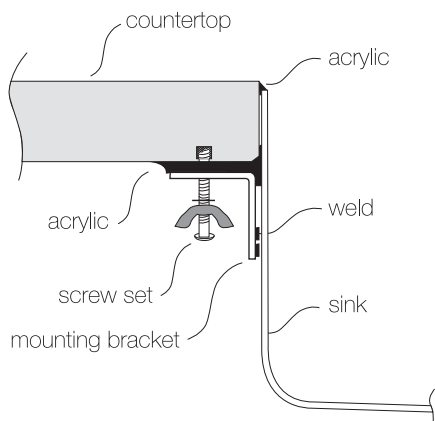

TOPZERO®

JERUSALEM TZ RS900

Seamless Edge Stainless Steel Sink

GENERAL

Fine quality sink bowls formed of 16 gauge BA 304 18/10 nickel bearing stainless steel.

DESIGN FEATURES

- Bowl Depth : 10"
- Finish : Soft Satin Finish
- Underside : Sound absorbing pads and special paint
- Drain Opening : 3-1/2"
- Corner Radius : R10 mm (3/8")

OPTIONAL ACCESSORIES

- Stainless Steel Bottom Grid GRS 900
- Bamboo Cutting Board CBS 49
- Drying Rack DR 495

SINK DIMENSIONS (INCHES)

INSTALLATION PROFILE*

SPECIFICATIONS

Patented in USA and Canada; Foreign Patents Pending

Recommended Cabinet Size 42"

Watch the TopZero Sink
Installation video on [YouTube](#)

follow / like us @      

SPCRS900TZ rev01