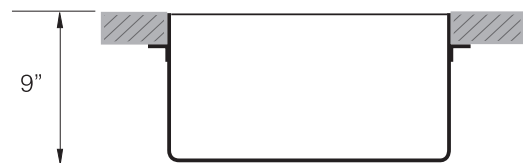

### DESIGN FEATURES

Bowl Depth : 9"  
Finish : Soft Satin Finish  
Underside : Sound absorbing pads with special paint  
Drain Opening : 3-1/2"  
Corner Radius : R20 mm (3/4")

### SINK DIMENSIONS (INCHES)

## SPECIFICATIONS

Patented in USA and Canada; Foreign Patents Pending

Recommended Cabinet Size 24"

Watch the TopZero Sink  
Installation video on [YouTube](#)

follow / like us @

SPCR450TZ rev01