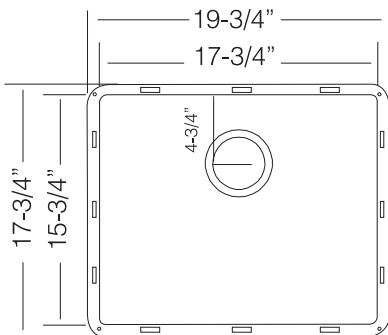

### DESIGN FEATURES

Bowl Depth : 9"  
Finish : Soft Satin Finish  
Underside : Sound absorbing pads with special paint  
Drain Opening : 3-1/2"  
Corner Radius : R20 mm (3/4")

### SINK DIMENSIONS (INCHES)