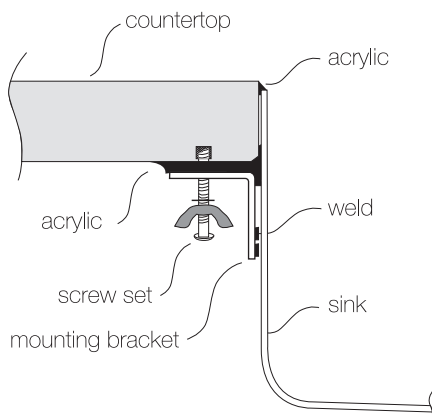

INSTALLATION PROFILE *