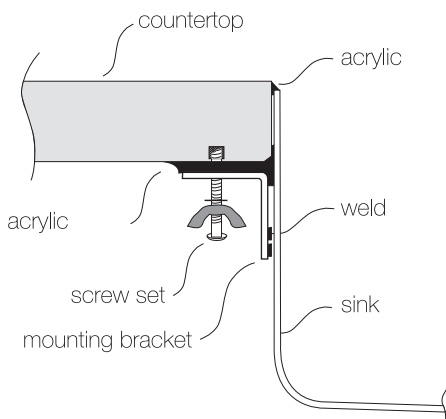

TOPZERO®

TURIN TZ C763

Seamless Edge Stainless Steel Sink

GENERAL

Fine quality sink bowls formed of 16 gauge BA 304 18/10 nickel bearing stainless steel.

DESIGN FEATURES

Bowl Depth : 10"
Finish : Soft Satin Finish
Underside : Sound absorbing pads and special paint
Drain Opening : 3-1/2"
Corner Radius : R10 mm (3/8")

OPTIONAL ACCESSORIES

Stainless Steel Bottom Grid GR 763
Bamboo Cutting Board CBS 49
Stainless Steel Drying Rack DR 495

SINK DIMENSIONS (INCHES)

INSTALLATION PROFILE*

SPECIFICATIONS

Patented in USA and Canada; Foreign Patents Pending

Recommended Cabinet Size 36"

SPCC763TZ rev01

Watch the TopZero Sink
Installation video on [YouTube](#)

follow / like us @