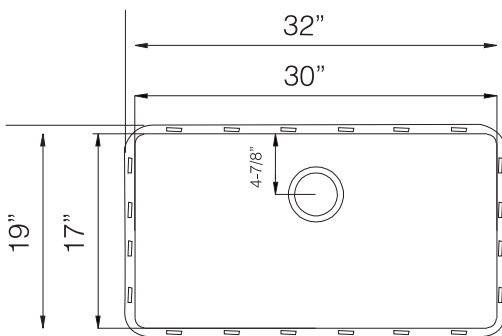

TOPZERO®

TURIN TZ C763

Seamless Edge Stainless Steel Sink

GENERAL

Fine quality sink bowls formed of 16 gauge BA 304 18/10 nickel bearing stainless steel.

DESIGN FEATURES

Bowl Depth : 10"
Finish : Soft Satin Finish
Underside : Sound absorbing pads and special paint
Drain Opening : 3-1/2"
Corner Radius : R10 mm (3/8")

OPTIONAL ACCESSORIES

Stainless Steel Bottom Grid GR 763
Bamboo Cutting Board CBS 49
Stainless Steel Drying Rack DR 495

SINK DIMENSIONS (INCHES)

INSTALLATION PROFILE*

SPECIFICATIONS

Patented in USA and Canada; Foreign Patents Pending

Recommended Cabinet Size 36"

SPCC763TZ rev01

Watch the TopZero Sink
Installation video on [YouTube](#)

follow / like us @