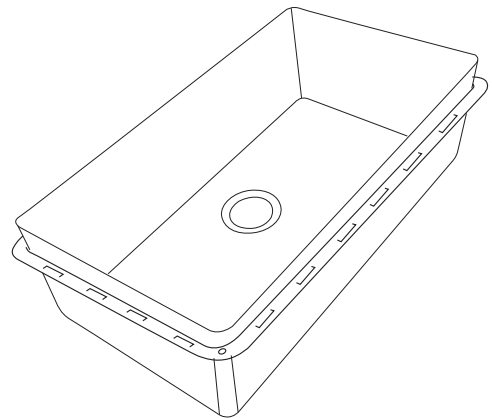

TOPZERO®

TURIN TZ C763

Seamless Edge Stainless Steel Sink

GENERAL

Fine quality sink bowls formed of 16 gauge BA 304 18/10 nickel bearing stainless steel.

DESIGN FEATURES

Bowl Depth : 10"
Finish : Soft Satin Finish
Underside : Sound absorbing pads and special paint
Drain Opening : 3-1/2"
Corner Radius : R10 mm (3/8")

OPTIONAL ACCESSORIES

Stainless Steel Bottom Grid GR 763
Bamboo Cutting Board CBS 49
Stainless Steel Drying Rack DR 495

SINK DIMENSIONS (INCHES)

INSTALLATION PROFILE*

SPECIFICATIONS

Patented in USA and Canada; Foreign Patents Pending

Recommended Cabinet Size 36"

SPCC763TZ rev01

Watch the TopZero Sink
Installation video on [YouTube](#)

follow / like us @