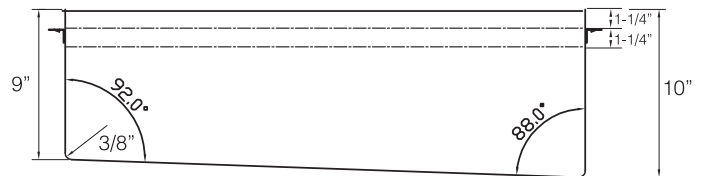

TOPZERO®

NEWCASTLE TZ WT1397

Seamless Edge Stainless Steel Sink

57" XXX LARGE SINGLE BOWL DOUBLE TIER WORKSTATION SINK

GENERAL

Fine quality sink bowls formed of 16 gauge BA 304 18/10 nickel bearing stainless steel.

DESIGN FEATURES

- Bowl Depth : 10"
- Finish : Soft Satin Finish
- Underside : Sound absorbing pads and special paint
- Drain Opening : 3-1/2"
- Corner Radius : R10 mm (3/8")
- Min. Cabinet Size: 60"

INCLUDED ACCESSORIES:

SPECIFICATIONS

Minimum Cabinet Size 60"

INSTALLATION PROFILE *

Watch the TopZero Sink
Installation video on [YouTube](#)

follow / like us @