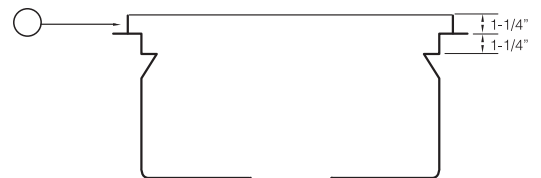

TOPZERO®

NEWCASTLE TZ WT1397

Seamless Edge Stainless Steel Sink

57" XXX LARGE SINGLE BOWL DOUBLE TIER WORKSTATION SINK

GENERAL

Fine quality sink bowls formed of 16 gauge BA 304 18/10 nickel bearing stainless steel.

DESIGN FEATURES

- Bowl Depth : 10"
- Finish : Soft Satin Finish
- Underside : Sound absorbing pads and special paint
- Drain Opening : 3-1/2"
- Corner Radius : R10 mm (3/8")
- Min. Cabinet Size: 60"

INCLUDED ACCESSORIES:

St. Steel Grid	GRS 1397
Wood Cutting Board	CBS 90
Wood Cutting Board	CBS 91XL
Hardwood Board with St. Steel Colander	CC 91 XL
Rolling Drying Rack	DR 425
Colender	CM 30

SPECIFICATIONS

Minimum Cabinet Size 60"