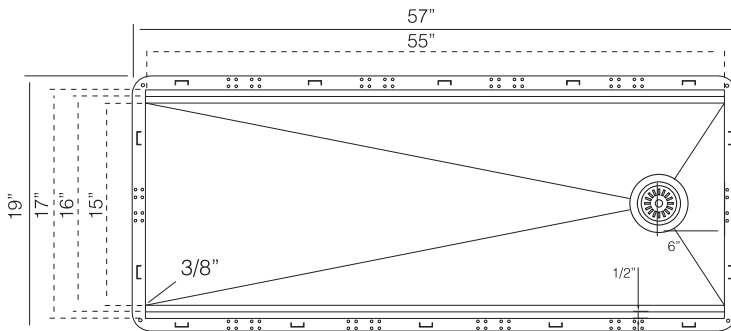

TOPZERO®

NEWCASTLE TZ WT1397

Seamless Edge Stainless Steel Sink

57" XXX LARGE SINGLE BOWL DOUBLE TIER WORKSTATION SINK

GENERAL

Fine quality sink bowls formed of 16 gauge BA 304 18/10 nickel bearing stainless steel.

DESIGN FEATURES

- Bowl Depth : 10"
- Finish : Soft Satin Finish
- Underside : Sound absorbing pads and special paint
- Drain Opening : 3-1/2"
- Corner Radius : R10 mm (3/8")
- Min. Cabinet Size: 60"

INCLUDED ACCESSORIES:

SPECIFICATIONS

Minimum Cabinet Size 60"

INSTALLATION PROFILE *

Watch the TopZero Sink
Installation video on [YouTube](#)

follow / like us @