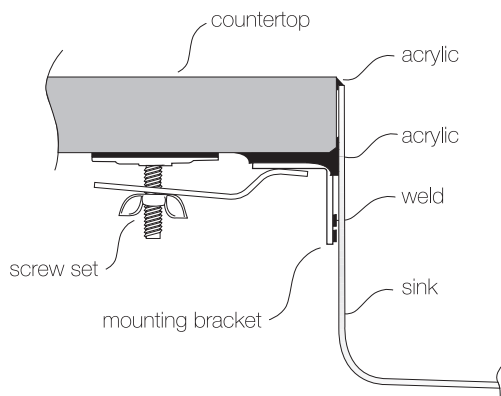

TOPZERO®

NEWCASTLE TZ WT1397

Seamless Edge Stainless Steel Sink

57" XXX LARGE SINGLE BOWL DOUBLE TIER WORKSTATION SINK

GENERAL

Fine quality sink bowls formed of 16 gauge BA 304 18/10 nickel bearing stainless steel.

DESIGN FEATURES

- Bowl Depth : 10"
- Finish : Soft Satin Finish
- Underside : Sound absorbing pads and special paint
- Drain Opening : 3-1/2"
- Corner Radius : R10 mm (3/8")
- Min. Cabinet Size: 60"

INCLUDED ACCESSORIES:

- | | |
|--|----------|
| St. Steel Grid | GRS 1397 |
| Wood Cutting Board | CBS 90 |
| Wood Cutting Board | CBS 91XL |
| Hardwood Board with St. Steel Colander | CC 91 XL |
| Rolling Drying Rack | DR 425 |
| Colender | CM 30 |

SPECIFICATIONS

Minimum Cabinet Size 60"

INSTALLATION PROFILE *

Watch the TopZero Sink
Installation video on [YouTube](#)

follow / like us @