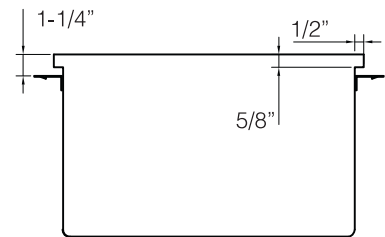

TOPZERO®

LEEDS TZ WS788

Seamless Edge Stainless Steel Sink

33" WORKSTATION

GENERAL

Fine quality sink bowls formed of 16 gauge BA 304 18/10 nickel bearing stainless steel.

DESIGN FEATURES

- Bowl Depth : 10"
- Finish : Soft Satin Finish
- Underside : Sound absorbing pads and special paint
- Drain Opening : 3-1/2"
- Corner Radius : R10 mm (3/8")
- Min. Cabinet Size : 36"

INCLUDED ACCESSORIES:

- Drain Set
- Cutting Board
- Rolling Rack

SPECIFICATIONS