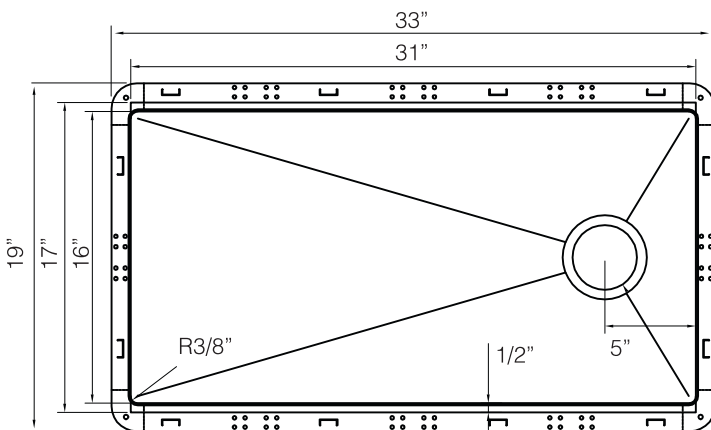

TOPZERO®

LEEDS TZ WS788

Seamless Edge Stainless Steel Sink

33" WORKSTATION

GENERAL

Fine quality sink bowls formed of 16 gauge BA 304 18/10 nickel bearing stainless steel.

DESIGN FEATURES

- Bowl Depth : 10"
- Finish : Soft Satin Finish
- Underside : Sound absorbing pads and special paint
- Drain Opening : 3-1/2"
- Corner Radius : R10 mm (3/8")
- Min. Cabinet Size : 36"

INCLUDED ACCESSORIES:

- Drain Set
- Cutting Board
- Rolling Rack

SPECIFICATIONS

INSTALLATION PROFILE *

Watch the TopZero Sink
Installation video on [YouTube](#)

follow / like us @      

SPCWS788 TZ rev01