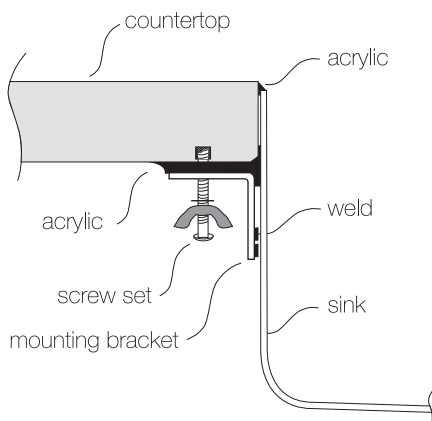

TOPZERO®

LEEDS TZ WS788

Seamless Edge Stainless Steel Sink

33" WORKSTATION

GENERAL

Fine quality sink bowls formed of 16 gauge BA 304 18/10 nickel bearing stainless steel.

DESIGN FEATURES

- Bowl Depth : 10"
- Finish : Soft Satin Finish
- Underside : Sound absorbing pads and special paint
- Drain Opening : 3-1/2"
- Corner Radius : R10 mm (3/8")
- Min. Cabinet Size : 36"

INCLUDED ACCESSORIES:

- Drain Set
- Cutting Board
- Rolling Rack

SPECIFICATIONS

INSTALLATION PROFILE *

Watch the TopZero Sink
Installation video on [YouTube](#)

follow / like us @      

SPCWS788 TZ rev01