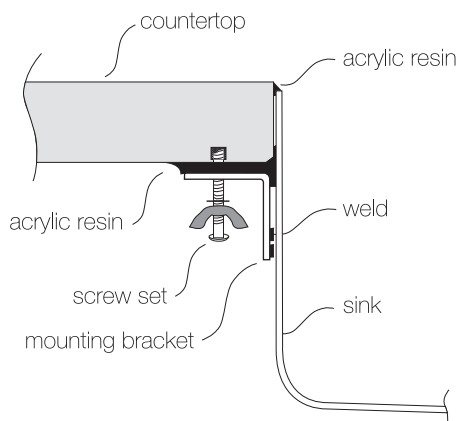

TOPZERO®

ISTANBUL TZ W790

Seamless Edge Stainless Steel Sink

GENERAL

Fine quality sink bowls formed of 16 gauge BA 304 18/10 nickel bearing stainless steel.

DESIGN FEATURES

Bowl Depth : 10"
Finish : Soft Satin Finish
Underside : Sound absorbing pads and special paint
Drain Opening : 3-1/2"

OPTIONAL ACCESSORIES

Stainless Steel Bottom Grid	GRS 790
Bamboo Cutting Board	CBS 90
Glass Cutting Board	G 21.40
Stainless Steel Drying Rack	DR 455
Stainless Steel Colander	CL 406
Stainless Steel Colander	CT 10

SINK DIMENSIONS (INCHES)

INSTALLATION PROFILE

SPECIFICATIONS

Patented in USA; Foreign Patents Pending

Watch the TopZero Sink
Installation video on [YouTube](#)

follow / like us @