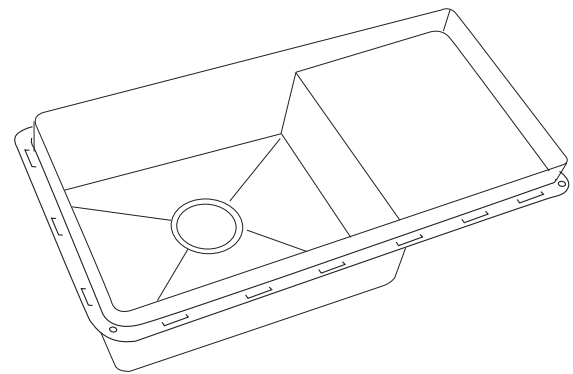

TOPZERO®

ISTANBUL TZ W790

Seamless Edge Stainless Steel Sink

GENERAL

Fine quality sink bowls formed of 16 gauge BA 304 18/10 nickel bearing stainless steel.

DESIGN FEATURES

Bowl Depth : 10"
Finish : Soft Satin Finish
Underside : Sound absorbing pads and special paint
Drain Opening : 3-1/2"

SINK DIMENSIONS (INCHES)

INSTALLATION PROFILE

SPECIFICATIONS

Patented in USA; Foreign Patents Pending

Watch the TopZero Sink
Installation video on [YouTube](#)

follow / like us @