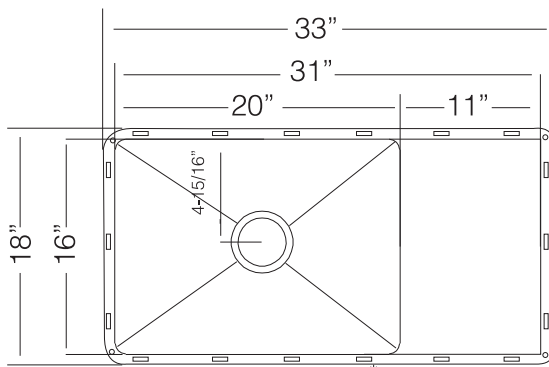

TOPZERO®

ISTANBUL TZ W790

Seamless Edge Stainless Steel Sink

GENERAL

Fine quality sink bowls formed of 16 gauge BA 304 18/10 nickel bearing stainless steel.

DESIGN FEATURES

Bowl Depth : 10"
Finish : Soft Satin Finish
Underside : Sound absorbing pads and special paint
Drain Opening : 3-1/2"

SINK DIMENSIONS (INCHES)

INSTALLATION PROFILE

SPECIFICATIONS

Patented in USA; Foreign Patents Pending

Watch the TopZero Sink
Installation video on [YouTube](#)

follow / like us @