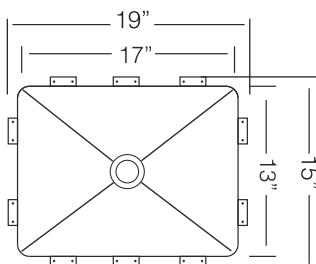

### DESIGN FEATURES

Bowl Depth : 6"  
Finish : Soft Satin Finish  
Underside : Sound absorbing pads and special paint  
Drain Opening : 3-1/2"

### SINK DIMENSIONS (INCHES)