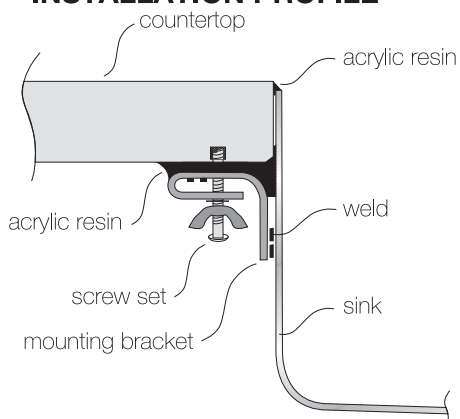

INSTALLATION PROFILE *

Watch the TopZero Sink
Installation video on [YouTube](#)

follow / like us @