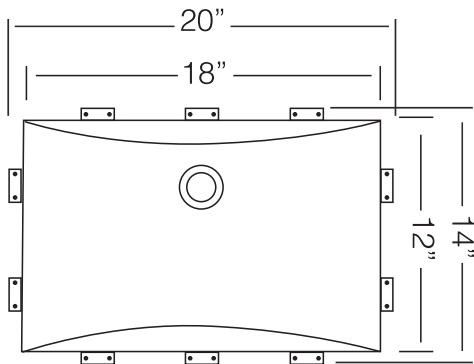

### DESIGN FEATURES

Bowl Depth : 7"  
Finish : White porcelain.  
Underside : Sound absorbing pads and special paint  
Drain Opening : 3-1/2"

### SINK DIMENSIONS (INCHES)