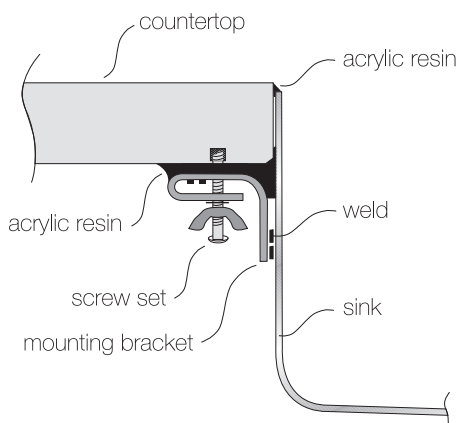

TOPZERO®

MALMO

TZ VE458 PORCELAIN VANITY SINK

Seamless Edge Sink

GENERAL

Fine quality sink bowls formed of 16 gauge BA 304 18/10 nickel bearing stainless steel. Bearing stainless steel coated with white porcelain.

DESIGN FEATURES

Bowl Depth : 7"
Finish : White porcelain.
Underside : Sound absorbing pads and special paint
Drain Opening : 3-1/2"

OPTIONAL ACCESSORIES

Drain Set
Soap Dispenser

SINK DIMENSIONS (INCHES)

INSTALLATION PROFILE *

SPECIFICATIONS

Patented in USA; Foreign Patents Pending

Watch the TopZero Sink
Installation video on [YouTube](#)

follow / like us @