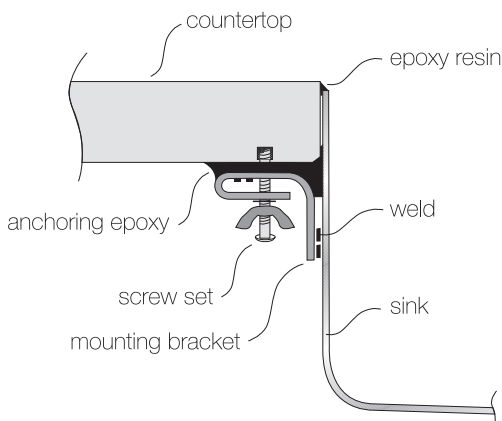

TOPZERO®

BRISTOL

TZ VE402 PORCELAIN VANITY SINK

Seamless Edge Stainless Steel Sink

GENERAL

Fine quality sink bowls formed of 16 gauge BA 304 18/10 nickel bearing stainless steel.

DESIGN FEATURES

Bowl Depth : 6"
Finish : Soft Satin Finish
Underside : Sound absorbing pads and special paint
Drain Opening : 3-1/2"

OPTIONAL ACCESSORIES

Drain Set
Soap Dispenser

SINK DIMENSIONS (INCHES)

SPECIFICATIONS

"U.S. and Foreign Patents Pending"

INSTALLATION PROFILE *

Watch the TopZero Sink Installation video on [YouTube](#)

follow / like us @