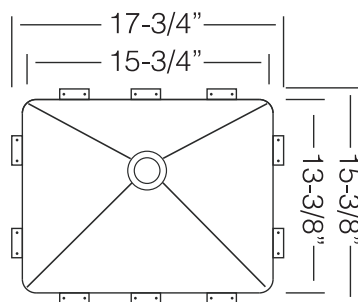

TOPZERO®

BRISTOL

TZ VE402 PORCELAIN VANITY SINK

Seamless Edge Stainless Steel Sink

GENERAL

Fine quality sink bowls formed of 16 gauge BA 304 18/10 nickel bearing stainless steel.

DESIGN FEATURES

Bowl Depth : 6"
Finish : Soft Satin Finish
Underside : Sound absorbing pads and special paint
Drain Opening : 3-1/2"

OPTIONAL ACCESSORIES

Drain Set
Soap Dispenser

SINK DIMENSIONS (INCHES)

SPECIFICATIONS

"U.S. and Foreign Patents Pending"

INSTALLATION PROFILE *

Watch the TopZero Sink Installation video on [YouTube](#)

follow / like us @