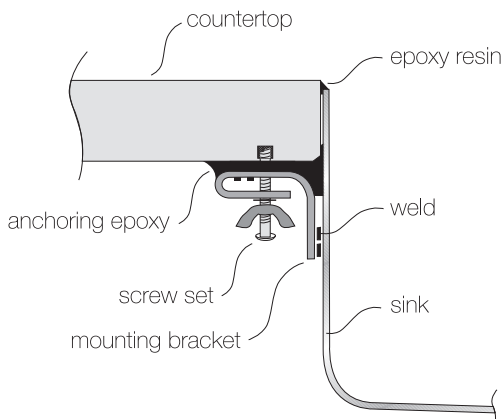

TOPZERO®

RIGA TZ VE390

Porcelain Enamel Bathroom Sink

GENERAL

Fine quality sink bowls formed of 18 gauge BA 304 18/10 nickel bearing stainless steel.

DESIGN FEATURES

Bowl Depth : 7"
Finish : Soft Satin Finish
Underside : Sound absorbing pads and special paint
Drain Opening : 3-1/2"

OPTIONAL ACCESSORIES

Drain Set
Soap Dispenser

SINK DIMENSIONS (INCHES)

INSTALLATION PROFILE *

Watch the TopZero Sink
Installation video on [YouTube](#)

SPECIFICATIONS

"U.S. and Foreign Patents Pending"

follow / like us @