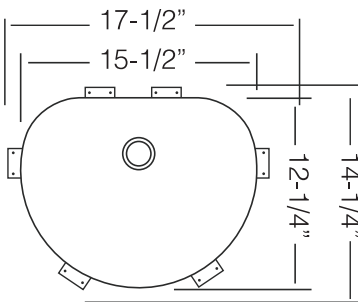

TOPZERO®

RIGA TZ VE390

Porcelain Enamel Bathroom Sink

GENERAL

Fine quality sink bowls formed of 18 gauge BA 304 18/10 nickel bearing stainless steel.

DESIGN FEATURES

Bowl Depth : 7"
Finish : Soft Satin Finish
Underside : Sound absorbing pads and special paint
Drain Opening : 3-1/2"

OPTIONAL ACCESSORIES

Drain Set
Soap Dispenser

SINK DIMENSIONS (INCHES)

INSTALLATION PROFILE *

Watch the TopZero Sink
Installation video on [YouTube](#)

SPECIFICATIONS

"U.S. and Foreign Patents Pending"

follow / like us @