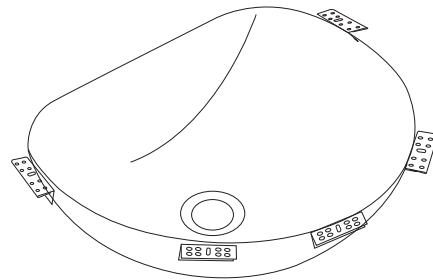

TOPZERO®

RIGA TZ VE390

Porcelain Enamel Bathroom Sink

GENERAL

Fine quality sink bowls formed of 18 gauge BA 304 18/10 nickel bearing stainless steel.

DESIGN FEATURES

Bowl Depth : 7"
Finish : Soft Satin Finish
Underside : Sound absorbing pads and special paint
Drain Opening : 3-1/2"

OPTIONAL ACCESSORIES

Drain Set
Soap Dispenser

SINK DIMENSIONS (INCHES)

INSTALLATION PROFILE *

Watch the TopZero Sink
Installation video on [YouTube](#)

SPECIFICATIONS

"U.S. and Foreign Patents Pending"

follow / like us @