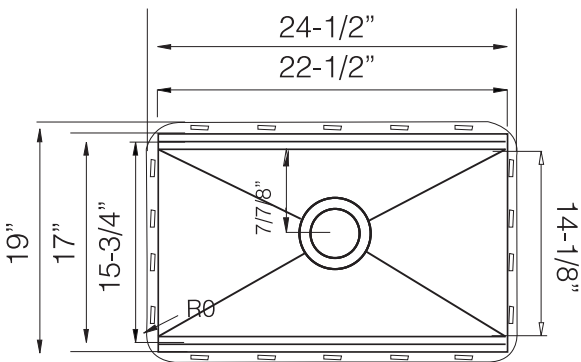

### DESIGN FEATURES

Bowl Depth : 10"  
Finish : Soft Satin Finish  
Underside : Sound absorbing pads  
and special paint  
Drain Opening : 3-1/2"

### SINK DIMENSIONS (INCHES)