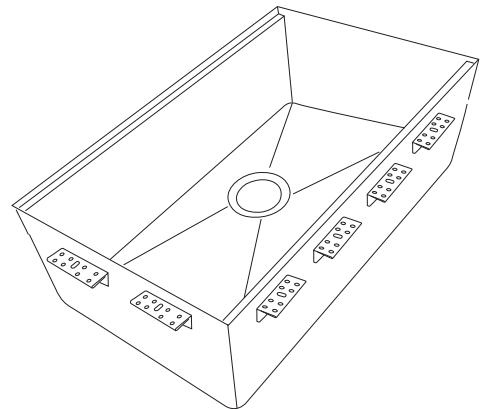

SPECIFICATIONS

"U.S. and Foreign Patents Pending"