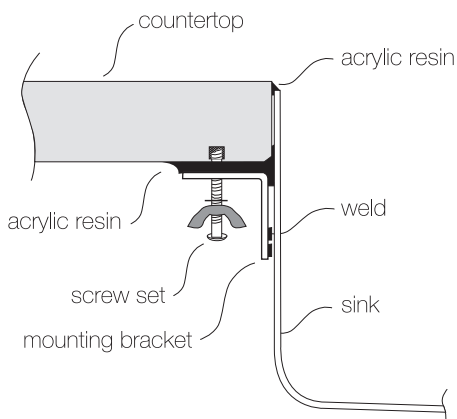

### DESIGN FEATURES

Bowl Depth : 10"  
Finish : Soft Satin Finish  
Underside : Sound absorbing pads  
and special paint  
Drain Opening : 3-1/2"

### SINK DIMENSIONS (INCHES)

### SPECIFICATIONS

"U.S. and Foreign Patents Pending"

Recommended Cabinet Size 27"

### INSTALLATION PROFILE \*

Watch the TopZero Sink  
Installation video on [YouTube](#)

follow / like us @      