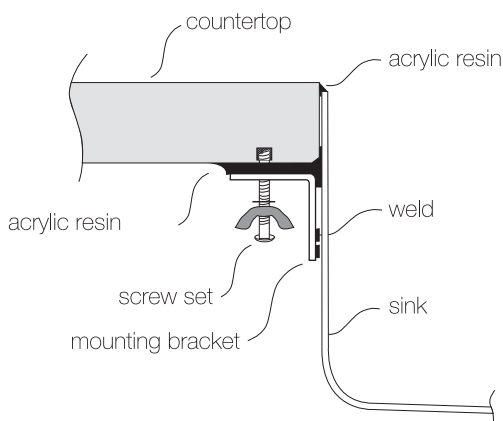

TOPZERO®

BASEL TZ RS457

Seamless Edge Stainless Steel Sink

GENERAL

Fine quality sink bowls formed of 16 gauge BA 304 18/10 nickel bearing stainless steel.

DESIGN FEATURES

Bowl Depth : 10"
Finish : Soft Satin Finish
Underside : Sound absorbing pads
and special paint
Drain Opening : 3-1/2"

OPTIONAL ACCESSORIES

Stainless Steel Bottom Grid	GRS 457
Bamboo Cutting Board	CBS 90
Glass Cutting Board	G 21.40
Stainless Steel Drying Rack	DR 455
Stainless Steel Colander	CL 406
Stainless Steel Colander	CT 10

SINK DIMENSIONS (INCHES)

INSTALLATION PROFILE *

SPECIFICATIONS

Patented in USA; Foreign Patents Pending

Watch the TopZero Sink
Installation video on [YouTube](#)

follow / like us @