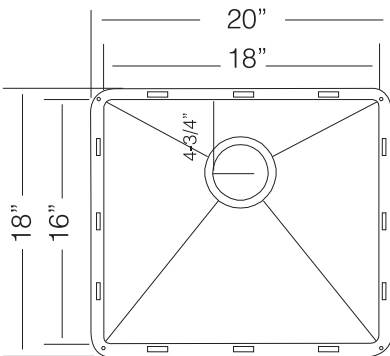

TOPZERO®

BASEL TZ RS457

Seamless Edge Stainless Steel Sink

GENERAL

Fine quality sink bowls formed of 16 gauge BA 304 18/10 nickel bearing stainless steel.

DESIGN FEATURES

Bowl Depth : 10"
Finish : Soft Satin Finish
Underside : Sound absorbing pads
and special paint
Drain Opening : 3-1/2"

SINK DIMENSIONS (INCHES)

INSTALLATION PROFILE *

SPECIFICATIONS

Patented in USA; Foreign Patents Pending

Watch the TopZero Sink
Installation video on [YouTube](#)

follow / like us @