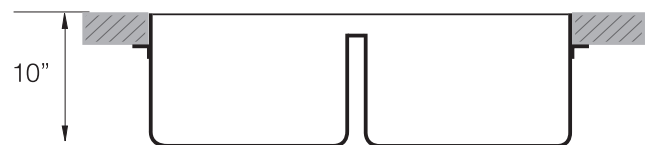

TOPZERO®

VERONA TZ RS432.64

Seamless Edge Stainless Steel Sink

GENERAL

Fine quality sink bowls formed of 16 gauge BA 304 18/10 nickel bearing stainless steel.

DESIGN FEATURES

Bowl Depth : 10"
Finish : Soft Satin Finish
Underside : Sound absorbing pads with special paint
Drain Opening : 3-1/2"

SINK DIMENSIONS (INCHES)

SPECIFICATIONS

Patented in USA; Foreign Patents Pending

INSTALLATION PROFILE *

Watch the TopZero Sink
Installation video on [YouTube](#)

follow / like us @      