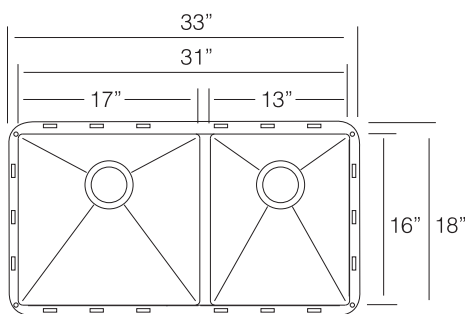

TOPZERO®

VERONA TZ RS432.64

Seamless Edge Stainless Steel Sink

GENERAL

Fine quality sink bowls formed of 16 gauge BA 304 18/10 nickel bearing stainless steel.

DESIGN FEATURES

Bowl Depth : 10"
Finish : Soft Satin Finish
Underside : Sound absorbing pads with special paint
Drain Opening : 3-1/2"

SINK DIMENSIONS (INCHES)

SPECIFICATIONS

Patented in USA; Foreign Patents Pending

INSTALLATION PROFILE *

Watch the TopZero Sink
Installation video on [YouTube](#)

follow / like us @      