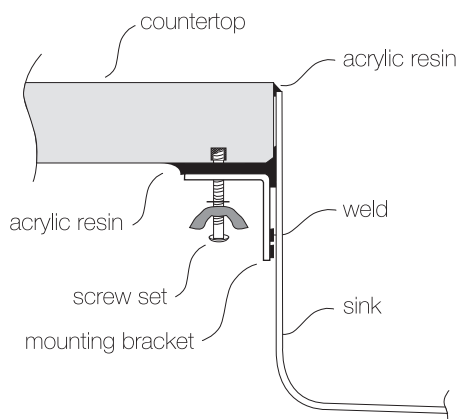

TOPZERO®

VERONA TZ RS432.64

Seamless Edge Stainless Steel Sink

GENERAL

Fine quality sink bowls formed of 16 gauge BA 304 18/10 nickel bearing stainless steel.

DESIGN FEATURES

Bowl Depth : 10"
Finish : Soft Satin Finish
Underside : Sound absorbing pads with special paint
Drain Opening : 3-1/2"

SINK DIMENSIONS (INCHES)

SPECIFICATIONS

Patented in USA; Foreign Patents Pending

INSTALLATION PROFILE *

Watch the TopZero Sink
Installation video on [YouTube](#)

follow / like us @      