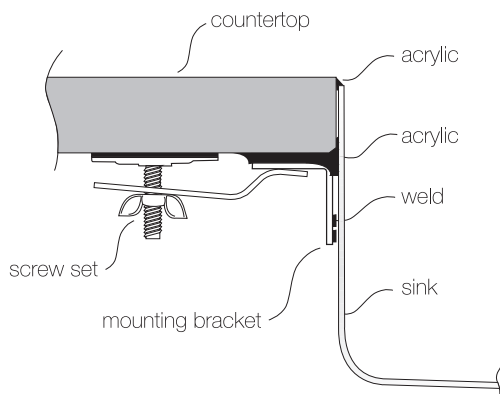

TOPZERO®

KRAKOW TZ RS254

Seamless Edge Stainless Steel Sink

GENERAL

Fine quality sink bowls formed of 18 gauge BA 304 18/10 nickel bearing stainless steel.

DESIGN FEATURES

- Bowl Depth : 7"
- Finish : Soft Satin Finish
- Underside : Sound absorbing pads with special paint
- Drain Opening : 3-1/2"
- Corner Radius : R10 mm (3/8")

OPTIONAL ACCESSORIES

Stainless Steel Drying Rack DR 425

SINK DIMENSIONS (INCHES)

INSTALLATION PROFILE *

SPECIFICATIONS

Patented in USA and Canada; Foreign Patents Pending

Minimum Cabinet Size 15"

Watch the TopZero Sink
Installation video on [YouTube](#)