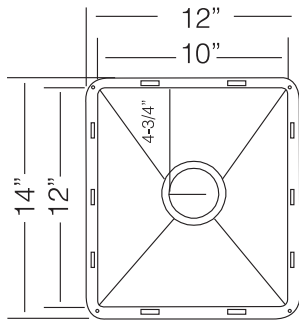

TOPZERO®

KRAKOW TZ RS254

Seamless Edge Stainless Steel Sink

GENERAL

Fine quality sink bowls formed of 18 gauge BA 304 18/10 nickel bearing stainless steel.

DESIGN FEATURES

- Bowl Depth : 7"
- Finish : Soft Satin Finish
- Underside : Sound absorbing pads with special paint
- Drain Opening : 3-1/2"
- Corner Radius : R10 mm (3/8")

OPTIONAL ACCESSORIES

Stainless Steel Drying Rack DR 425

SINK DIMENSIONS (INCHES)

INSTALLATION PROFILE *

SPECIFICATIONS

Patented in USA and Canada; Foreign Patents Pending

Minimum Cabinet Size 15"

Watch the TopZero Sink
Installation video on [YouTube](#)