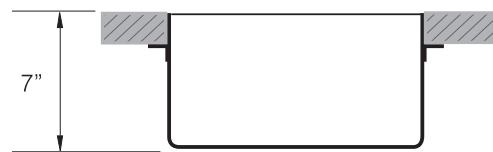

TOPZERO®

KRAKOW TZ RS254

Seamless Edge Stainless Steel Sink

GENERAL

Fine quality sink bowls formed of 18 gauge BA 304 18/10 nickel bearing stainless steel.

DESIGN FEATURES

- Bowl Depth : 7"
- Finish : Soft Satin Finish
- Underside : Sound absorbing pads with special paint
- Drain Opening : 3-1/2"
- Corner Radius : R10 mm (3/8")

OPTIONAL ACCESSORIES

Stainless Steel Drying Rack DR 425

SINK DIMENSIONS (INCHES)

INSTALLATION PROFILE *

SPECIFICATIONS

Patented in USA and Canada; Foreign Patents Pending

Minimum Cabinet Size 15"

Watch the TopZero Sink
Installation video on [YouTube](#)