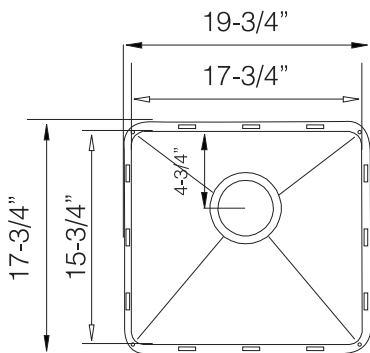

TOPZERO®

GRAZ TZ R450

Seamless Edge Stainless Steel Sink

GENERAL

Fine quality sink bowls formed of 18 gauge BA 304 18/10 nickel bearing stainless steel.

DESIGN FEATURES

Bowl Depth : 9"
Finish : Soft Satin Finish
Underside : Sound absorbing pads with special paint
Drain Opening : 3-1/2"

OPTIONAL ACCESSORIES

Stainless Steel Bottom Grid GR 450
Bamboo Cutting Board CB 10
Stainless Steel Drying Rack DR 425
Stainless Steel Colander CL 406

SINK DIMENSIONS (INCHES)

INSTALLATION PROFILE *

SPECIFICATIONS