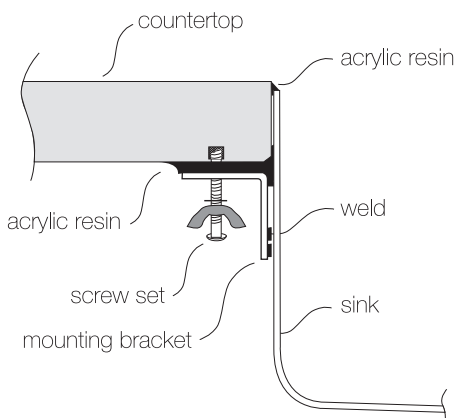

TOPZERO®

GRAZ TZ R450

Seamless Edge Stainless Steel Sink

GENERAL

Fine quality sink bowls formed of 18 gauge BA 304 18/10 nickel bearing stainless steel.

DESIGN FEATURES

Bowl Depth : 9"
Finish : Soft Satin Finish
Underside : Sound absorbing pads with special paint
Drain Opening : 3-1/2"

OPTIONAL ACCESSORIES

Stainless Steel Bottom Grid GR 450
Bamboo Cutting Board CB 10
Stainless Steel Drying Rack DR 425
Stainless Steel Colander CL 406

SINK DIMENSIONS (INCHES)

INSTALLATION PROFILE *

SPECIFICATIONS

Patented in USA; Foreign Patents Pending

Watch the TopZero Sink
Installation video on [YouTube](#)

follow / like us @