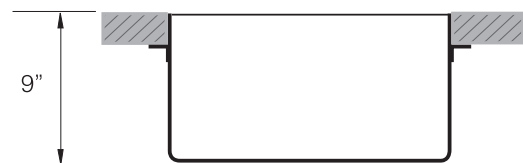

Watch the TopZero Sink
Installation video on [YouTube](#)

follow / like us @