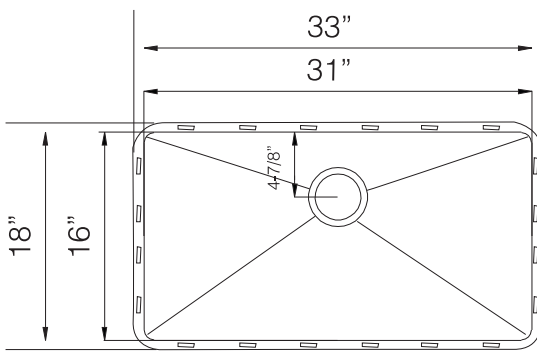

### DESIGN FEATURES

Bowl Depth : 10"  
Finish : Soft Satin Finish  
Underside : Sound absorbing pads and special paint  
Drain Opening : 3-1/2"

### SINK DIMENSIONS (INCHES)

Patented in USA and Canada; Foreign Patents Pending