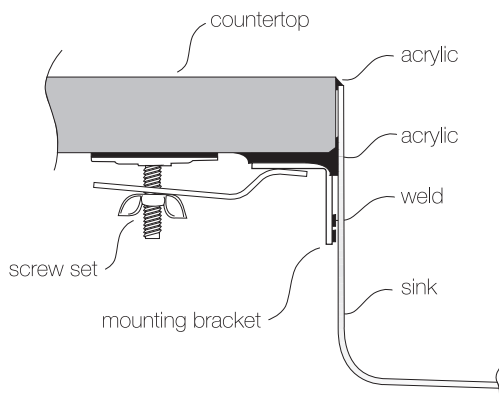

### DESIGN FEATURES

Bowl Depth : 10"  
Finish : Soft Satin Finish  
Underside : Sound absorbing pads and special paint  
Drain Opening : 3-1/2"

### OPTIONAL ACCESSORIES

Stainless Steel Bottom Grid	GRS 745
Bamboo Cutting Board	CBS 49
Stainless Steel Drying Rack	DR 455
Stainless Steel Colander	CL 406
Stainless Steel Colander	CT 10

### SINK DIMENSIONS (INCHES)

Patented in USA and Canada; Foreign Patents Pending

### INSTALLATION PROFILE

Minimum Cabinet Size 36"

Watch the TopZero Sink  
Installation video on [YouTube](#)

follow / like us @      

SPCPRS787MTZ rev01