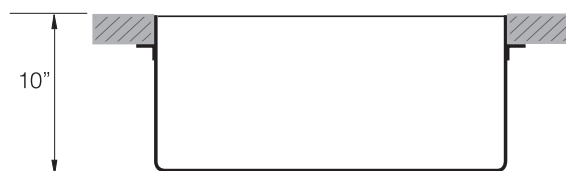

Bowl Depth : 10"
Finish : Soft Satin Finish
Underside : Sound absorbing pads
and special paint
Drain Opening : 3-1/2"

OPTIONAL ACCESSORIES

Stainless Steel Bottom Grid	GRS 609
Bamboo Cutting Board	CBS 90
Stainless Steel Drying Rack	DR 455
Stainless Steel Colander	CL 406
Stainless Steel Colander	CT 10

SINK DIMENSIONS (INCHES)

INSTALLATION PROFILE *

Patented in USA and Canada; Foreign Patents Pending

Minimum Cabinet Size 30"

Watch the TopZero Sink
Installation video on [YouTube](#)

follow / like us @      