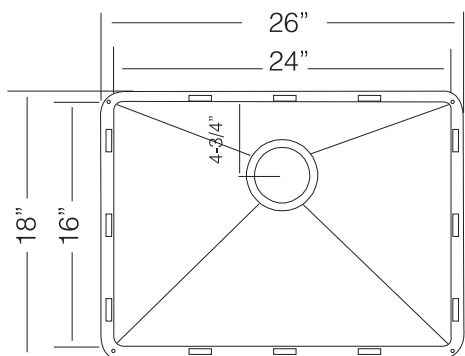

TOPZERO®

CORSICA TZ PRS 609M MATTE BLACK

Seamless Edge Stainless Steel Sink

M
BLACK
MATTE

SPECIFICATIONS

GENERAL

Fine quality sink bowls formed of 16 gauge BA 304 18/10 nickel bearing stainless steel.

DESIGN FEATURES

Bowl Depth : 10"
Finish : Soft Satin Finish
Underside : Sound absorbing pads
and special paint
Drain Opening : 3-1/2"

OPTIONAL ACCESSORIES

Stainless Steel Bottom Grid	GRS 609
Bamboo Cutting Board	CBS 90
Stainless Steel Drying Rack	DR 455
Stainless Steel Colander	CL 406
Stainless Steel Colander	CT 10

SINK DIMENSIONS (INCHES)

INSTALLATION PROFILE *

Patented in USA and Canada; Foreign Patents Pending

Minimum Cabinet Size 30"

Watch the TopZero Sink
Installation video on [YouTube](#)

follow / like us @      