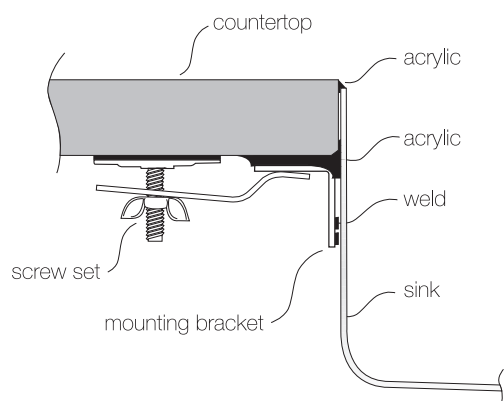

Bowl Depth : 10"
Finish : Soft Satin Finish
Underside : Sound absorbing pads
and special paint
Drain Opening : 3-1/2"

OPTIONAL ACCESSORIES

Stainless Steel Bottom Grid	GRS 609
Bamboo Cutting Board	CBS 90
Stainless Steel Drying Rack	DR 455
Stainless Steel Colander	CL 406
Stainless Steel Colander	CT 10

SINK DIMENSIONS (INCHES)

INSTALLATION PROFILE *

Patented in USA and Canada; Foreign Patents Pending

Minimum Cabinet Size 30"

Watch the TopZero Sink
Installation video on [YouTube](#)

follow / like us @      