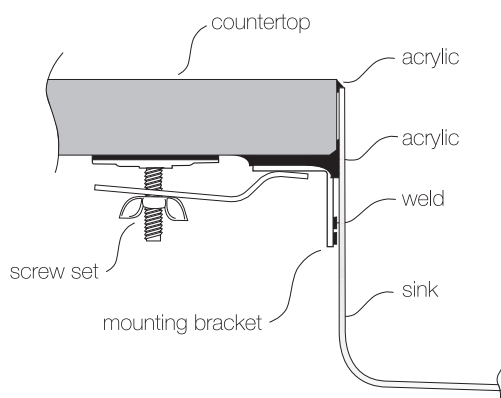

TOPZERO®

SEVILLE TZ PM 662M MATTE BLACK TZ PM 662P PLATINUM

Seamless Edge Stainless Steel Sink

GENERAL

Fine quality sink bowls formed of 16 gauge BA 304 18/10 nickel bearing stainless steel.

DESIGN FEATURES

Bowl Depth : 10"
Finish : Soft Satin Finish
Underside : Sound absorbing pads and special paint
Drain Opening : 3-1/2"

OPTIONAL ACCESSORIES

St. Steel Grid	GRS 660
Wood Cutting Board	CBS 90
Hardwood Board with St. Steel Colander	CC 44
Rolling Drying Rack	DR 495
Colender	CT 11

SINK DIMENSIONS (INCHES)

INSTALLATION PROFILE *

Watch the TopZero Sink
Installation video on [YouTube](#)

SPECIFICATIONS

Platinum color is available

Patented in USA and Canada; Foreign Patents Pending

Minimum Cabinet Size 36"