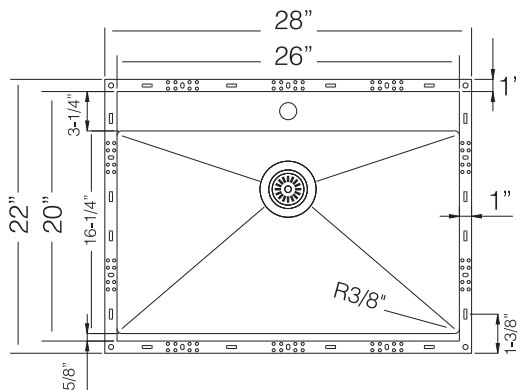

TOPZERO®

SEVILLE TZ PM 662M MATTE BLACK TZ PM 662P PLATINUM

Seamless Edge Stainless Steel Sink

GENERAL

Fine quality sink bowls formed of 16 gauge BA 304 18/10 nickel bearing stainless steel.

DESIGN FEATURES

Bowl Depth : 10"
Finish : Soft Satin Finish
Underside : Sound absorbing pads and special paint
Drain Opening : 3-1/2"

OPTIONAL ACCESSORIES

St. Steel Grid	GRS 660
Wood Cutting Board	CBS 90
Hardwood Board with St. Steel Colander	CC 44
Rolling Drying Rack	DR 495
Colender	CT 11

SINK DIMENSIONS (INCHES)

INSTALLATION PROFILE *

Watch the TopZero Sink
Installation video on [YouTube](#)

SPECIFICATIONS

Platinum color is available

Patented in USA and Canada; Foreign Patents Pending

Minimum Cabinet Size 36"