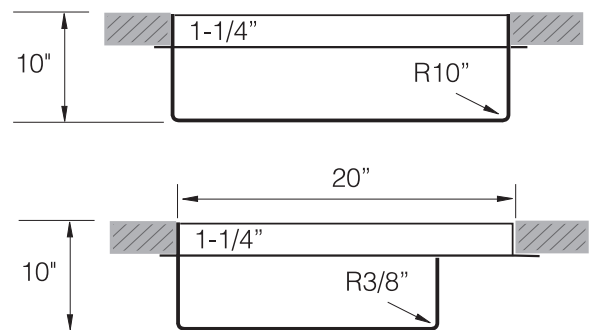

SINK DIMENSIONS (INCHES)

INSTALLATION PROFILE *

Watch the TopZero Sink
Installation video on [YouTube](#)

SPECIFICATIONS

Platinum color is available

Patented in USA and Canada; Foreign Patents Pending

Minimum Cabinet Size 36"