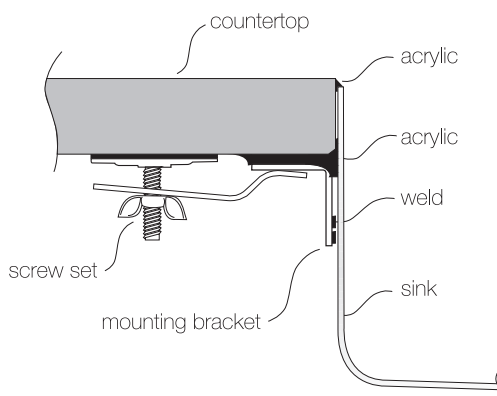

TOPZERO®

MALMO TZ PE 458R ROSE GOLD

Vanity Sinks

Seamless Edge Stainless Steel Sink

GENERAL

Fine quality sink bowls formed of 16 gauge BA 304 18/10 nickel bearing stainless steel.

DESIGN FEATURES

Bowl Depth : 7"
Finish : Soft Satin Finish
Underside : Sound absorbing pads and special paint
Drain Opening : 3-1/2"

OPTIONAL ACCESSORIES

Drain Set
Soap Dispenser

SINK DIMENSIONS (INCHES)

INSTALLATION PROFILE *

SPECIFICATIONS

Patented in USA and Canada; Foreign Patents Pending

Watch the TopZero Sink
Installation video on [YouTube](#)