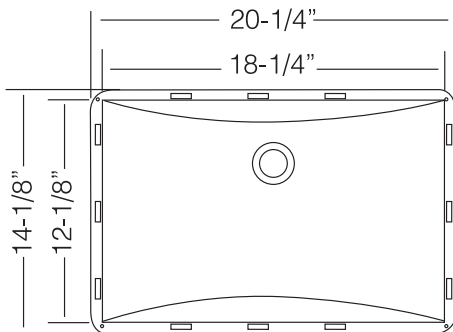

TOPZERO®

MALMO TZ PE 458R ROSE GOLD

Vanity Sinks

Seamless Edge Stainless Steel Sink

GENERAL

Fine quality sink bowls formed of 16 gauge BA 304 18/10 nickel bearing stainless steel.

DESIGN FEATURES

Bowl Depth : 7"
Finish : Soft Satin Finish
Underside : Sound absorbing pads and special paint
Drain Opening : 3-1/2"

OPTIONAL ACCESSORIES

Drain Set
Soap Dispenser

SINK DIMENSIONS (INCHES)

INSTALLATION PROFILE *

SPECIFICATIONS

Patented in USA and Canada; Foreign Patents Pending

Watch the TopZero Sink
Installation video on [YouTube](#)