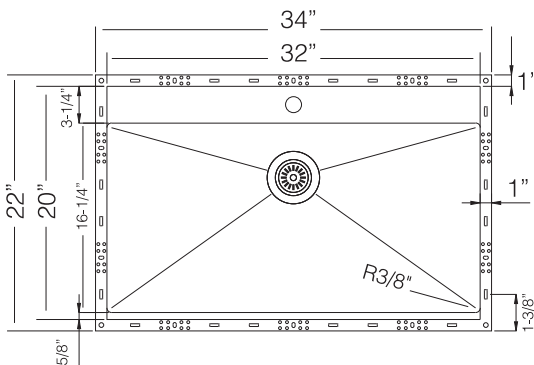

TOPZERO®

BARCELONA TZ M812

Seamless Edge Stainless Steel Sink

GENERAL

Fine quality sink bowls formed of 16 gauge BA 304 18/10 nickel bearing stainless steel.

DESIGN FEATURES

Bowl Depth : 10"
Finish : Soft Satin Finish
Underside : Sound absorbing pads and special paint
Drain Opening : 3-1/2"

OPTIONAL ACCESSORIES

Stainless Steel Bottom Grid GRS 787 M
Wood Cutting Board CBS 44
Stainless Steel Drying Rack DR 495

SPECIFICATIONS

SINK DIMENSIONS (INCHES)

"U.S. and Foreign Patents Pending"

Recommended Cabinet Size 36"