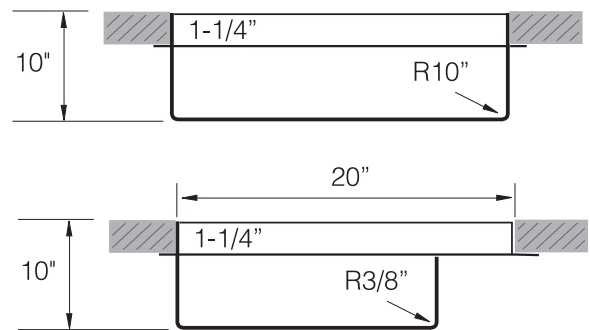

TOPZERO®

BARCELONA TZ M812

Seamless Edge Stainless Steel Sink

GENERAL

Fine quality sink bowls formed of 16 gauge BA 304 18/10 nickel bearing stainless steel.

DESIGN FEATURES

Bowl Depth : 10"
Finish : Soft Satin Finish
Underside : Sound absorbing pads and special paint
Drain Opening : 3-1/2"

OPTIONAL ACCESSORIES

Stainless Steel Bottom Grid GRS 787 M
Wood Cutting Board CBS 44
Stainless Steel Drying Rack DR 495

SPECIFICATIONS

SINK DIMENSIONS (INCHES)

"U.S. and Foreign Patents Pending"

Recommended Cabinet Size 36"