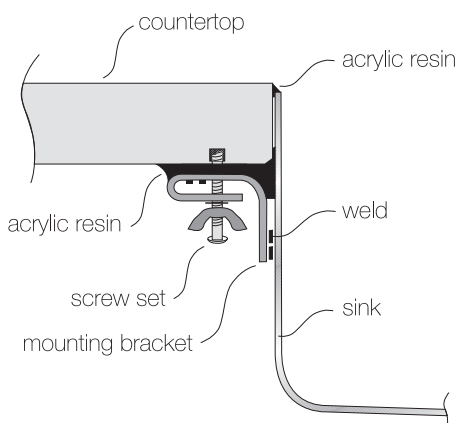

TOPZERO®

BARCELONA TZ M812

Seamless Edge Stainless Steel Sink

GENERAL

Fine quality sink bowls formed of 16 gauge BA 304 18/10 nickel bearing stainless steel.

DESIGN FEATURES

Bowl Depth : 10"
Finish : Soft Satin Finish
Underside : Sound absorbing pads and special paint
Drain Opening : 3-1/2"

OPTIONAL ACCESSORIES

Stainless Steel Bottom Grid GRS 787 M
Wood Cutting Board CBS 44
Stainless Steel Drying Rack DR 495

SPECIFICATIONS

SINK DIMENSIONS (INCHES)

"U.S. and Foreign Patents Pending"

Recommended Cabinet Size 36"

INSTALLATION PROFILE *

Watch the TopZero Sink
Installation video on [YouTube](#)

follow / like us @      