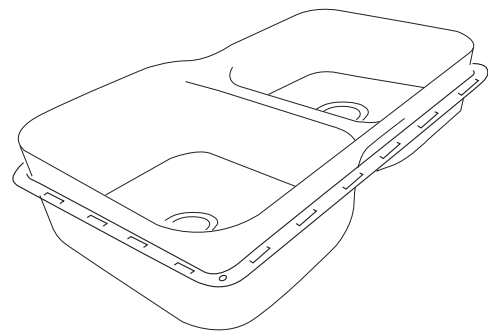

SPECIFICATIONS

Patented in USA; Foreign Patents Pending