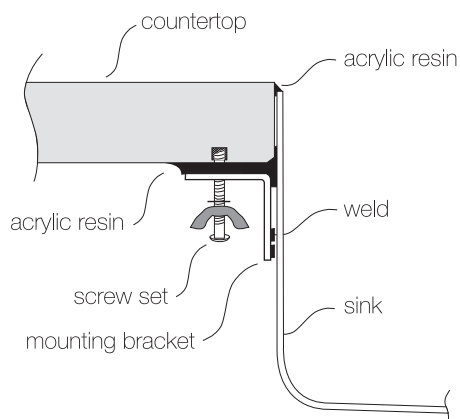

TOPZERO®

MONACO TZ L375.64

Seamless Edge Stainless Steel Sink

GENERAL

Fine quality sink bowls formed of 18 gauge BA 304 18/10 nickel bearing stainless steel.

DESIGN FEATURES

Bowl Depth : 9" large bowl 7" small bowl
Finish : Soft Satin Finish
Underside : Sound absorbing pads with special paint
Drain Opening : 3-1/2"

SINK DIMENSIONS (INCHES)

SPECIFICATIONS

Patented in USA; Foreign Patents Pending

INSTALLATION PROFILE *

Watch the TopZero Sink
Installation video on [YouTube](#)

follow / like us @