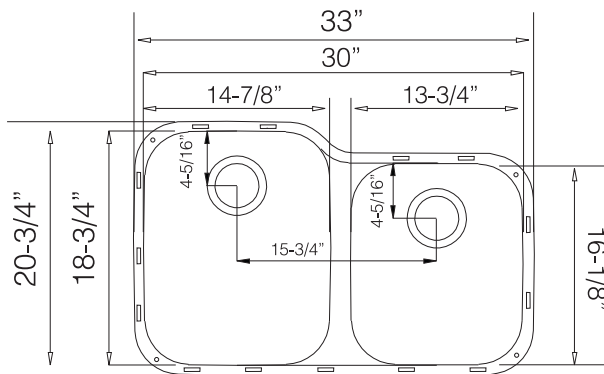

TOPZERO®

MONACO TZ L375.64

Seamless Edge Stainless Steel Sink

GENERAL

Fine quality sink bowls formed of 18 gauge BA 304 18/10 nickel bearing stainless steel.

DESIGN FEATURES

Bowl Depth : 9" large bowl 7" small bowl
Finish : Soft Satin Finish
Underside : Sound absorbing pads with special paint
Drain Opening : 3-1/2"

SINK DIMENSIONS (INCHES)

SPECIFICATIONS

Patented in USA; Foreign Patents Pending

INSTALLATION PROFILE *

Watch the TopZero Sink
Installation video on [YouTube](#)

follow / like us @