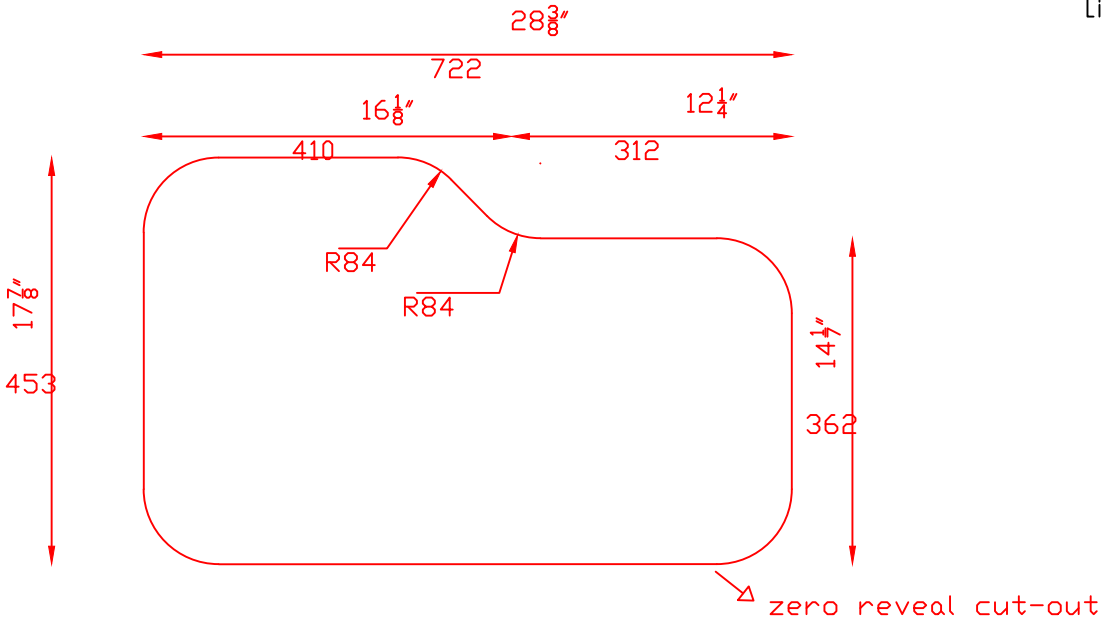

mm
[inch]

TOPZERO
www.topzero.com

TZ X760 VIENNA

This template file is meant to be a guideline and must be compared with the actual product which should always be present to ensure a perfect cut. Testing on a scrap piece before the final cut is always recommended. UKINDX IS NOT RESPONSIBLE FOR ANY IMPROPERLY CUT COUNTERTOP OR AN IMPROPER INSTALLATION.