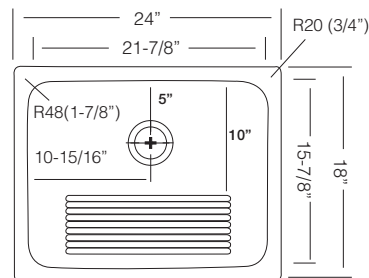

Bowl Depth 10"
Recommended Cabinet Size 27"
Actual Weight 20 lbs
List Price $ 725

DR 425 Drying Rack $ 85	SD 100 Soap Dispenser $ 125