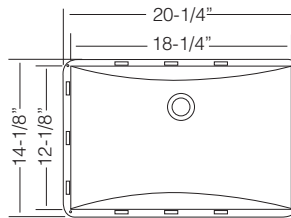

Bowl Depth 6-1/2"
Actual Weight 15 lbs.
List Price $ 525

SD 100 Soap Dispenser $ 125	VD 10 Drain Set $ 75

Custom Accessories