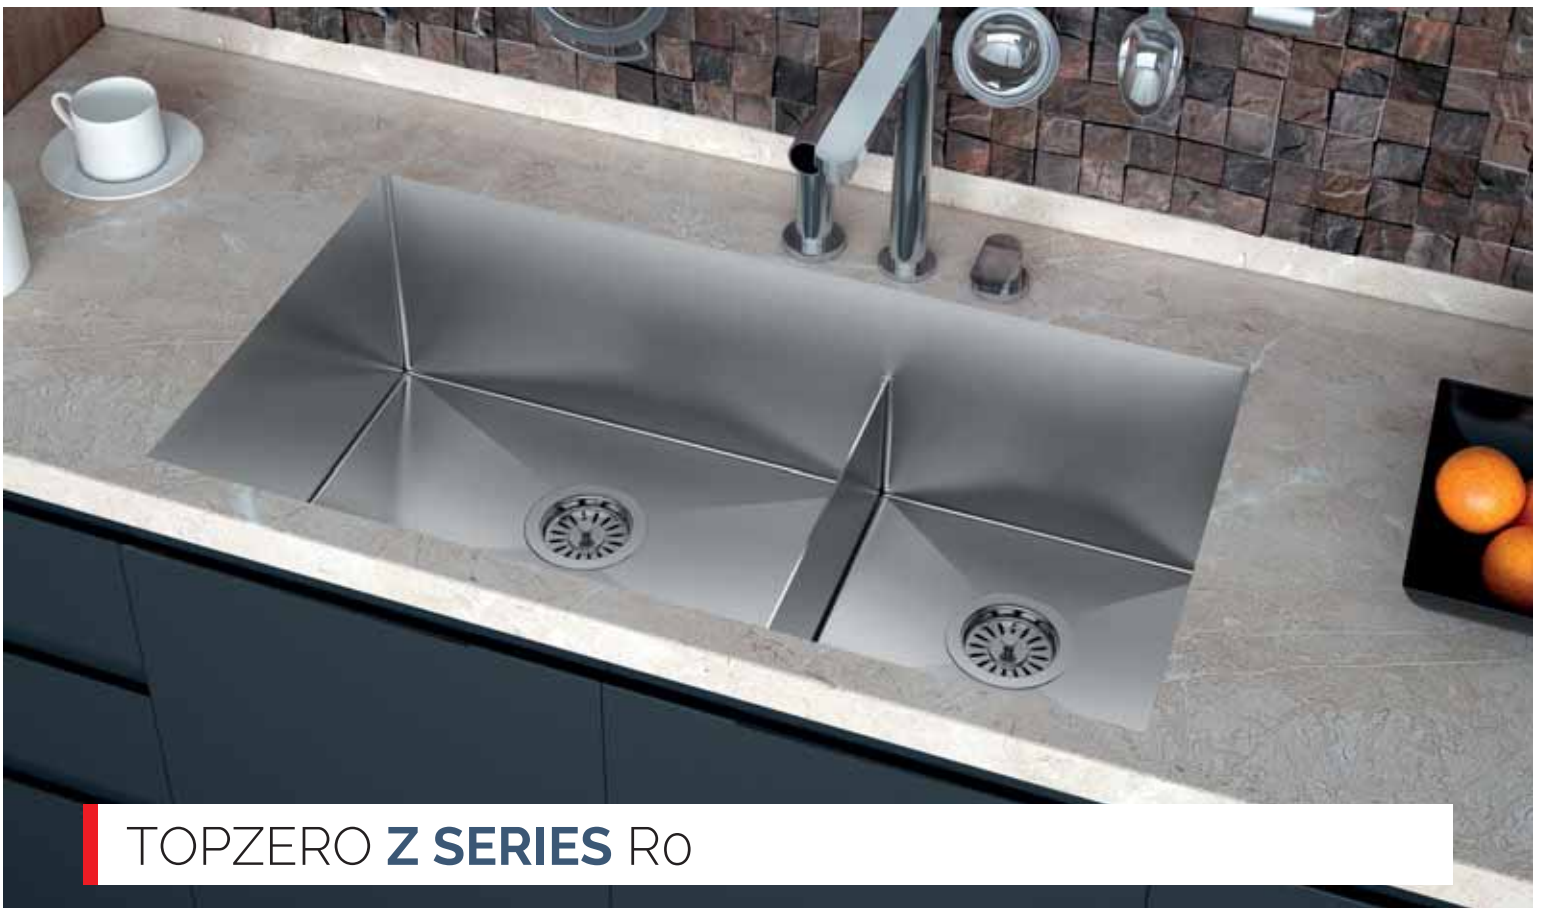

TOPZERO Z SERIES R0

Contemporary Double Bowl with Minimalist Low Divide 16 GA Rimless