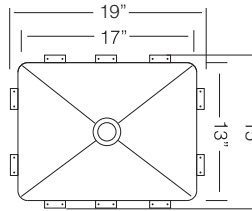

Bowl Depth 6"
Actual Weight 10 lbs.
List Price $ 475

SD 100
Soap Dispenser

$ 125

VD 10
Drain Set

$ 75

Custom Accessories

20" VANITY SINK
16 GA Rimless