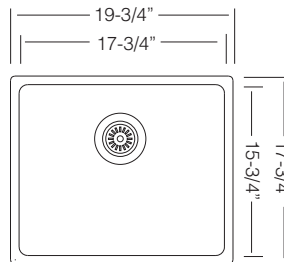

Bowl Depth 9"
Recommended Cabinet Size 24"
Actual Weight 20 lbs
List Price $ 460

GRS 450 St.Steel Grid $ 135	CBS 10 Wood Cutting Board $ 135
CL 406 St.Steel Colander $ 175	DR 425 Drying Rack $ 85

Custom Accessories