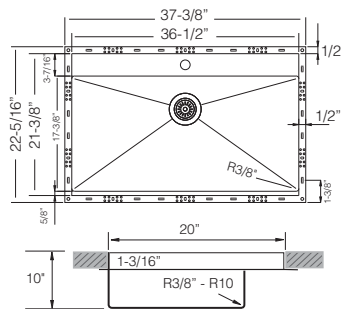

# TOPZERO M SERIES WORKSTATION R10

Contemporary Workstation Sinks with Low - deck

16 GA Rimless

37-3/8" X Large Single Bowl

**MODENA** / TZ M 927

Bowl Depth 10"  
Recommended Cabinet Size 42"  
Actual Weight 40 lbs.  
**List Price \$ 2.410**