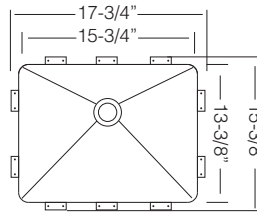

Bowl Depth 6"
Actual Weight 10 lbs.
List Price $ 429

SD 100
Soap Dispenser

$ 125

VD 10
Drain Set

$ 75

Custom Accessories