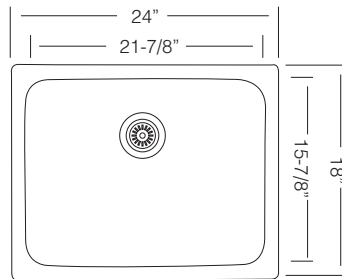

Custom Accessories

Classic Single Bowl / Drop in or undermount installation

18 GA

24" SINGLE BOWL

**UK UN 610**

Bowl Depth 9"  
Recommended Cabinet Size 27"  
Actual Weight 20 lbs  
List Price \$ 480

GRS 556  
St.Steel Grid