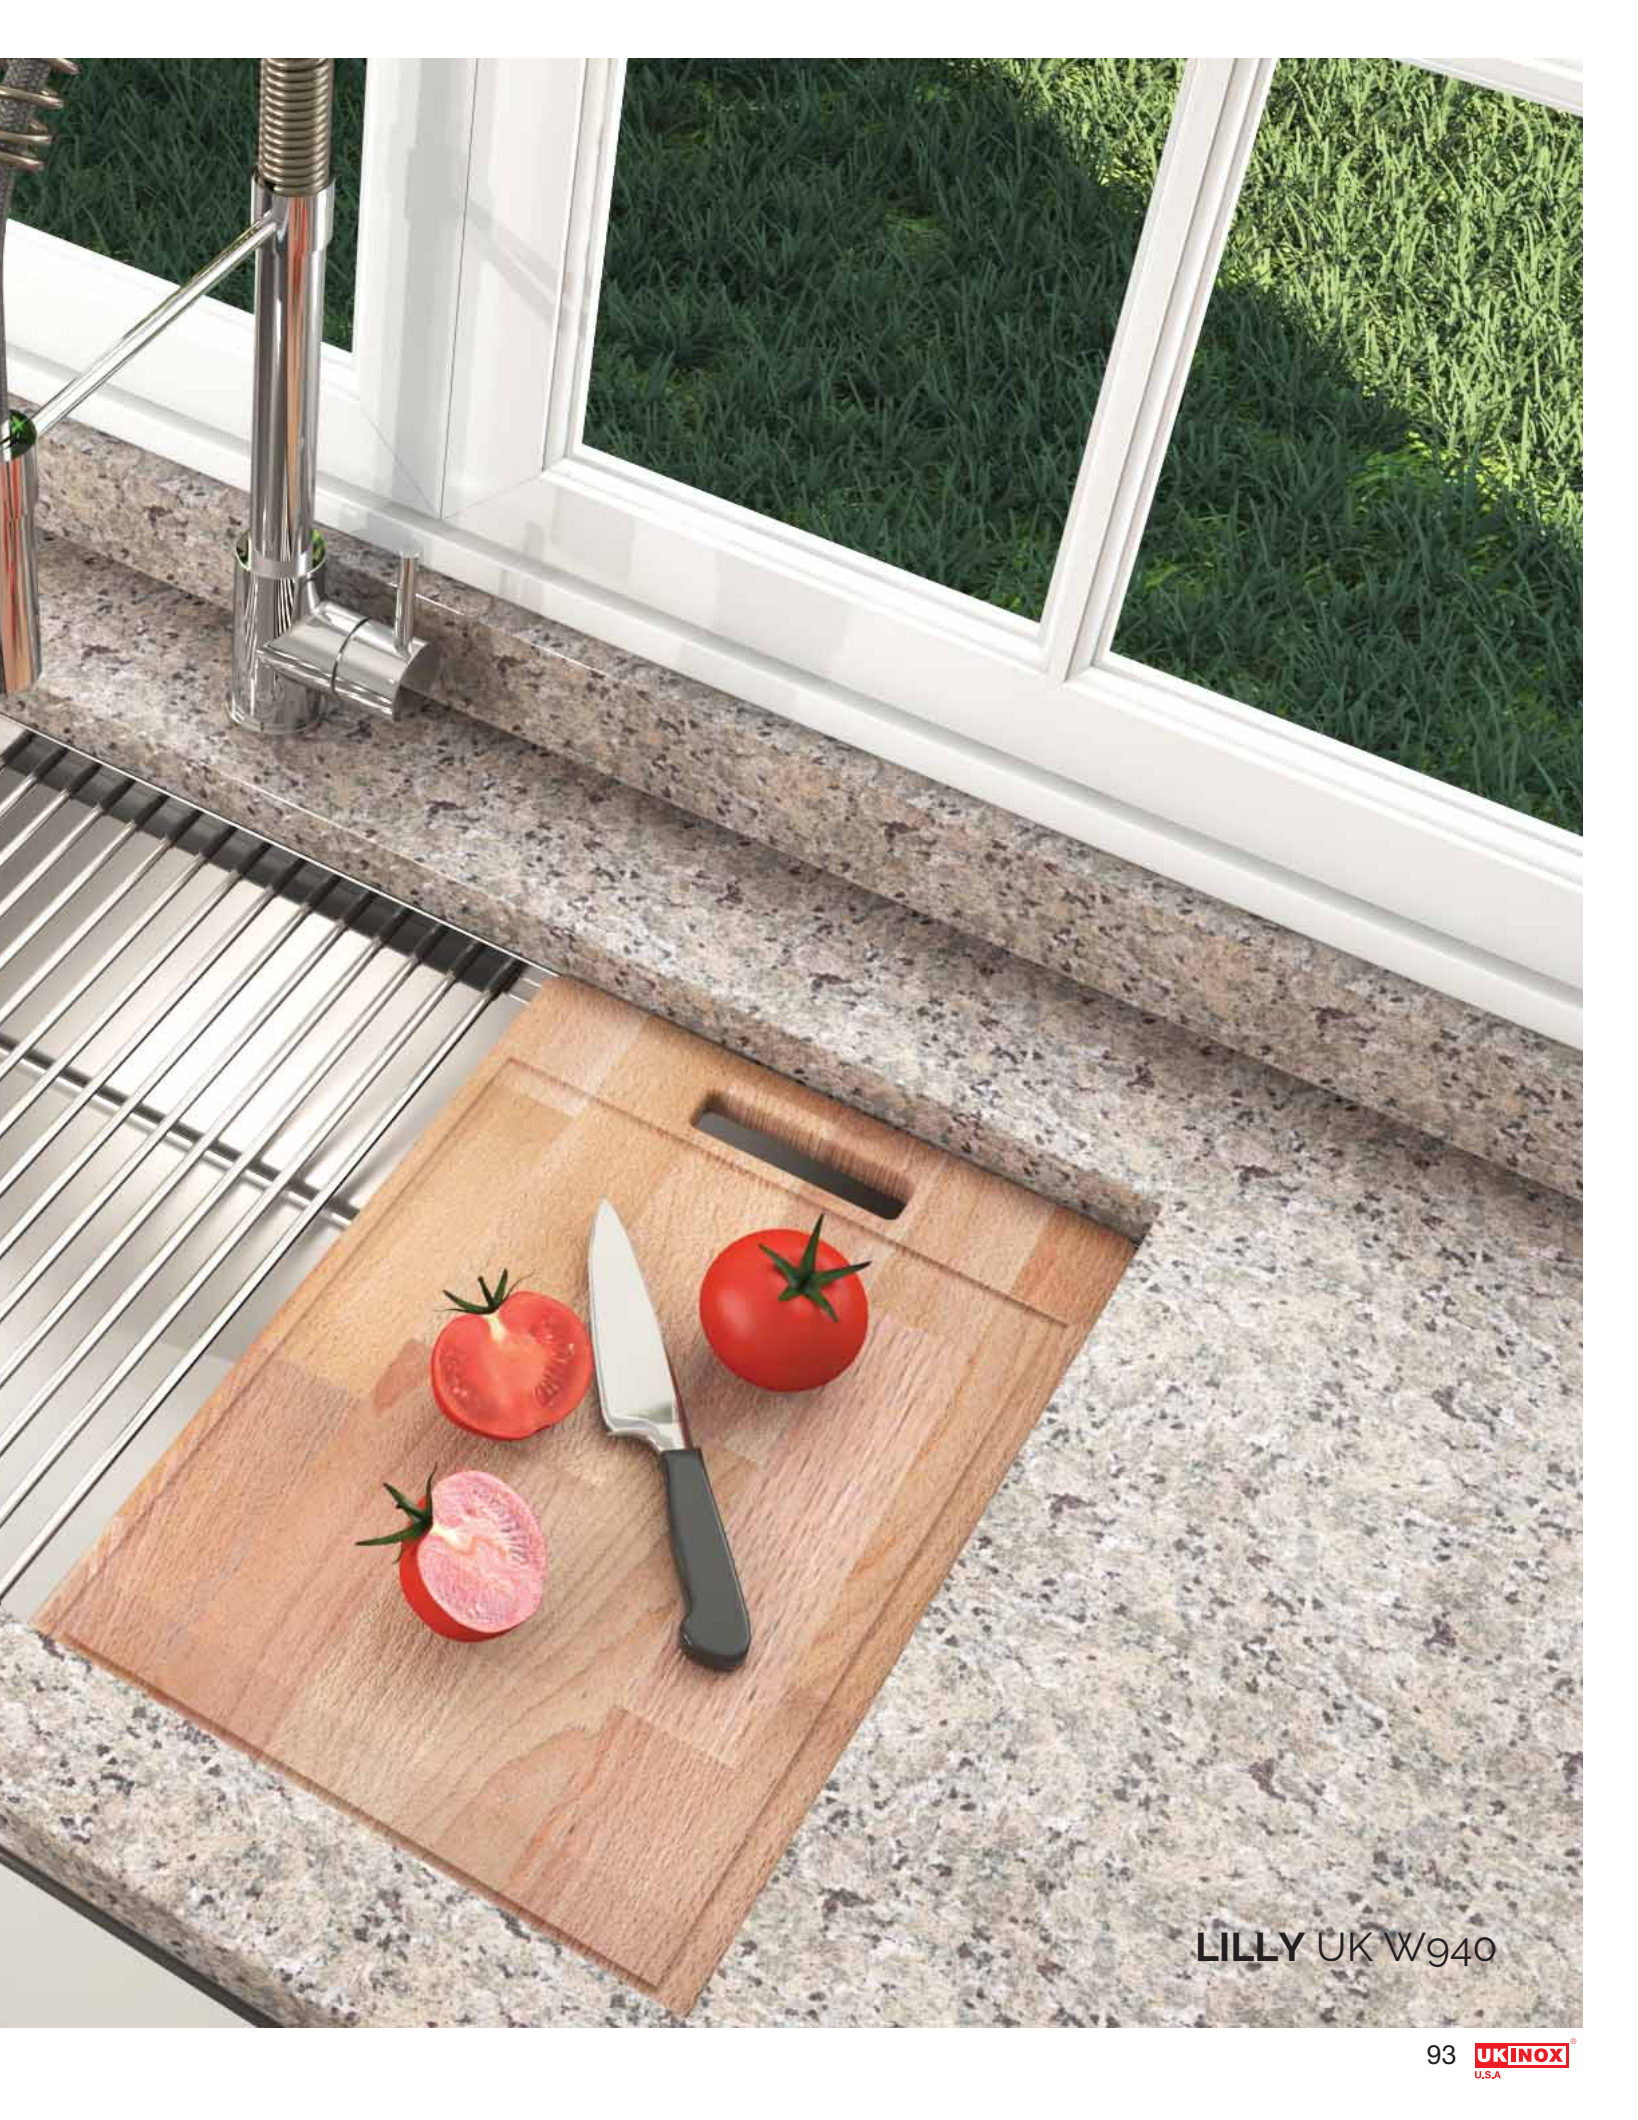

### 45" XX LARGE SINGLE BOWL

**NEW**

**UK WT 1143**

Bowl Depth 10"  
Recommended Cabinet Size 48"  
Actual Weight 45 lbs  
List Price \$ 2,675

GRS 1092 St.Steel Grid	CBS 90 Wood Cutting Board	CBS 91XL Wood Cutting Board
	 Included	 Included
<b>\$ 235</b>	CC 91XL Hardwood Cutting Board w/st. Steel Colander	CM 30 Colander
DR 425 Drying Rack		
 Included	<b>\$ 215</b>	<b>\$ 175</b>
Custom Accessories		