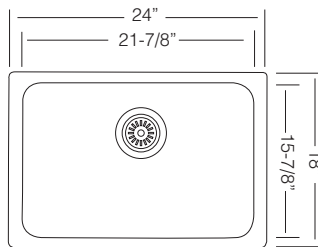

**UK PDN 612 M**

Bowl Depth 12"  
Recommended Cabinet Size 27"  
Actual Weight 25 lbs  
List Price \$ 985

Custom Accessories

24" UTILITY / LAUNDRY SINK  
DROP IN OR UNDERMOUNT INSTALLATION

**UK DL 611**

Bowl Depth 10"  
Recommended Cabinet Size 27"  
Actual Weight 20 lbs  
List Price \$ 480