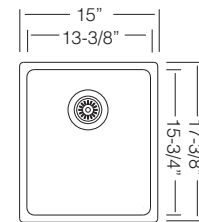

18 GA
Bowl Depth 9"
Recommended Cabinet Size 18"
Actual Weight 15 lbs
List Price $ 395

$ 125

$ 145

$ 145

$ 175

$ 85

Custom Accessories