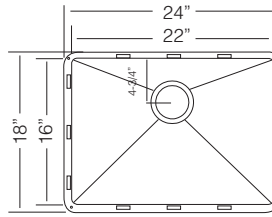

Bowl Depth 12"
Actual Weight 30 lbs.
List Price $ 815

SD 100
Soap Dispenser

$ 125

VD 10
Drain Set

$ 75

CM 30

$ 165

Custom Accessories

23" UTILITY/LAUNDRY SINK
16 GA Rimless