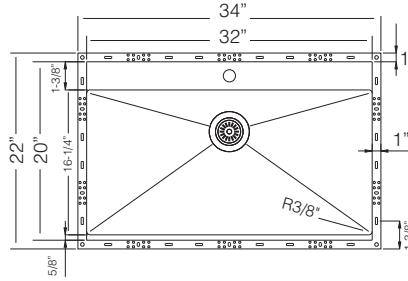

Bowl Depth 10"
Recommended Cabinet Size 36"
Actual Weight 40 lbs.
List Price $ 2.475

GRS 812 St.Steel Grid $ 185	CBS 90 Wood Cutting Board $ 145	DR 495 Drying Rack $ 95
CC 44 Hardwood Cutting Board w/ St. Steel Colander $ 215	CT 11 Steel Colander $ 175	

Custom Accessories