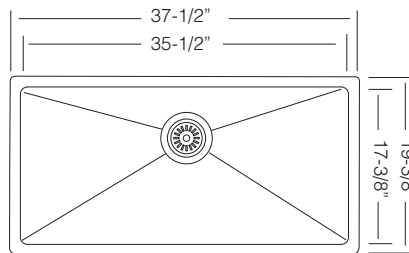

Contemporary Large Single Bowl Sinks

16 GA

37-1/2" X LARGE SINGLE BOWL

**UK RS 949**

Bowl Depth 10"  
Recommended Cabinet Size 42"  
Actual Weight 40 lbs  
List Price \$ 1.035

<p>GRS 900 St. Steel Grid</p>  <p>\$ 215</p>	<p>CBS 49 Wood Cutting Board</p>  <p>\$ 145</p>	<p>DR 495 Drying Rack</p>  <p>\$ 95</p>
<p>Custom Accessories</p>		
		<p>CM 30 Colander</p>  <p>\$ 175</p>