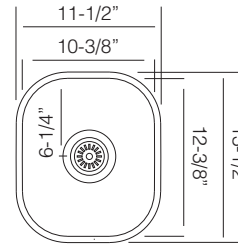

Bowl Depth 7"
Recommended Cabinet Size 15"
Actual Weight 10 lbs
List Price $ 240