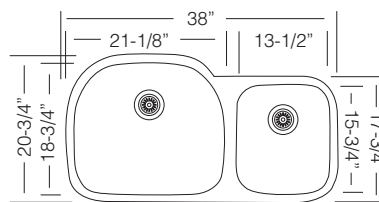

DR 495  
Drying Rack

\$ 95

Custom Accessories

**UKINOX DIAMOND SERIES**

Classic Large Double Bowl

18 GA

38" LARGE 1-3/4 BOWL

**UK D 537.60.40**  
**UK D 537.60.40R** Reverse Model