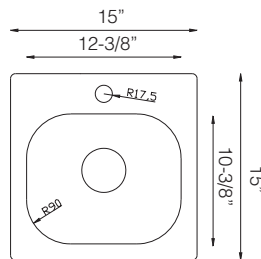

Bowl Depth 7-1/2"
Recommended Cabinet Size 15"
Actual Weight 15 lbs
List Price $ 445

Custom Accessories