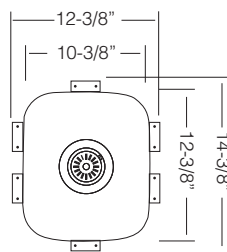

Bowl Depth 7"
Recommended Cabinet Size 15"
Actual Weight 10 lbs.
List Price $ 380

DR 425
Drying Rack

$ 85

Custom Accessories