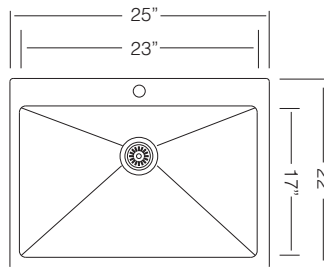

Bowl Depth 12"
Recommended Cabinet Size 27"
Actual Weight 25 lbs
List Price $ 670

Custom Accessories