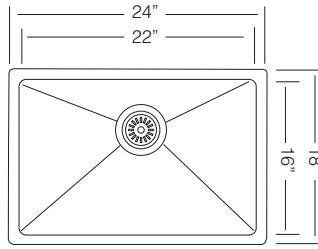

Bowl Depth 12"
Recommended Cabinet Size 27"
Actual Weight 25 lbs
List Price $ 670

Custom Accessories