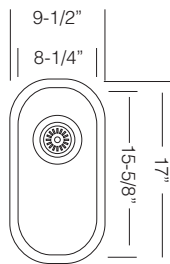

Bowl Depth 7"
Recommended Cabinet Size 12"
Actual Weight 8 lbs
List Price $ 230