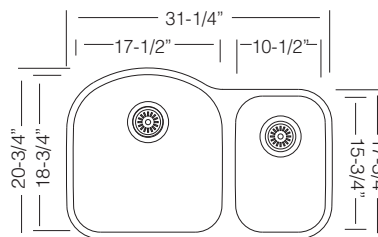

Bowl Depth 9"
Recommended Cabinet Size 36"
Actual Weight 30 lbs
List Price $ 425

GRS 445
St.Steel Grid

$ 135

DR 455
Drying Rack

$ 90

GRS 270
St.Steel Grid

$ 75

Custom Accessories