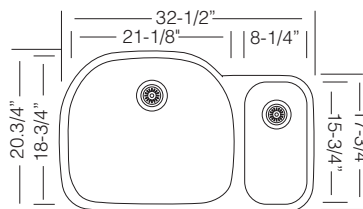

\$ 145

DR 495  
Drying Rack

\$ 95

Custom Accessories

32-1/2" LARGE 1-1/2 BOWL

**UK D 537.70.30**  
**UK D 537.70.30R** Reverse Model

Bowl Depth 10" / 7"  
 Recommended Cabinet Size 36"  
 Actual Weight 30 lbs  
 List Price \$ 715