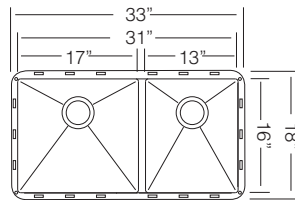

16 GA Rimless

33" 1-3/4 BOWL

**VERONA** / TZ RS432.64

Bowl Depth 10"  
Recommended Cabinet Size 36"  
Actual Weight 35 lbs.  
**List Price \$ 1.645**

GRS 432  
St.Steel Grid

**\$ 145**

GRS 331  
St.Steel Grid