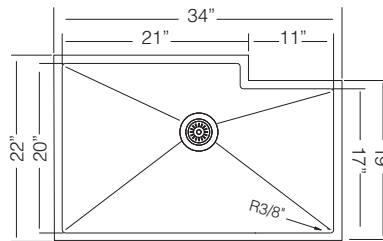

Bowl Depth 10"
Recommended Cabinet Size 36"
Actual Weight 40 lbs
List Price $ 1.205

GRS 815
St. Steel Grid

$ 195

CBS 63
Wood
Cutting Board

$ 145

DR 495
Drying Rack

$ 95

Custom Accessories