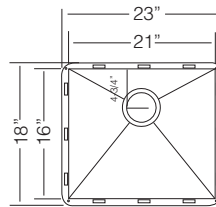

**\$ 75**

CM 30

**\$ 165**

Custom Accessories

23" UTILITY/LAUNDRY SINK  
16 GA Rimless

**LILLE** / TZ Z553

Bowl Depth 10"  
Recommended Cabinet Size 27"  
Actual Weight 25 lbs.  
**List Price \$ 940**

SD 100  
Soap Dispenser