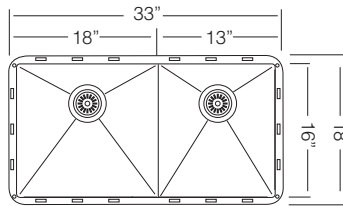

Bowl Depth 10"
Recommended Cabinet Size 36"
Actual Weight 35 lbs.
List Price $ 1.775

GRS 457
St. Steel Grid

$ 145

GRS 331
St. Steel Grid

$ 125

CBS 90
Wood
Cutting Board

$ 145

$ 215

CL 406
St. Steel Colander

$ 175

CT 10
St. Steel Colander

$ 175

DR 455
Drying Rack

$ 90

Custom Accessories