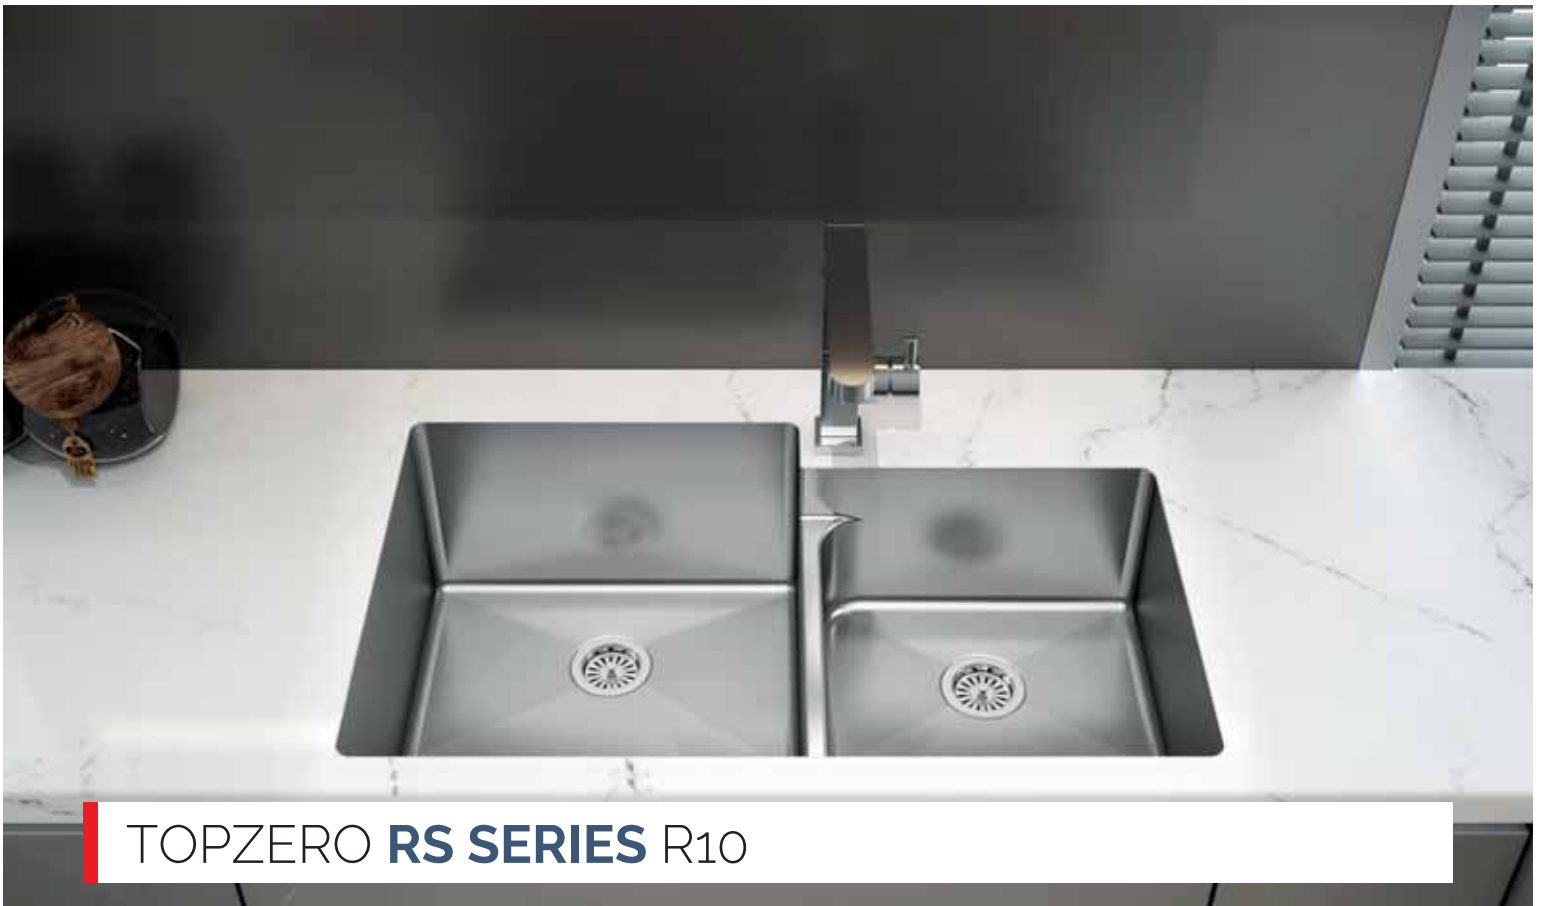

## TOPZERO **RS SERIES** R10

Contemporary Double Bowl Sinks with Low Divide

16 GA Rimless

33-1/2" 1-3/4 BOWL

Reverse Model Available

Bowl Depth 10" / 8"  
Recommended Cabinet Size 36"  
Actual Weight 35 lbs.  
**List Price \$ 1,595**