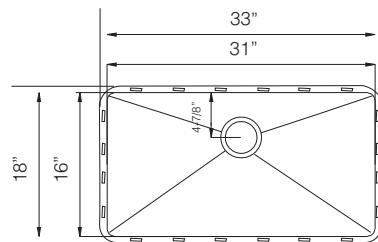

TOPZERO RS SERIES R10

Contemporary Large Single Bowl Sinks

16 GA Rimless

37-1/2" X LARGE SINGLE BOWL

JERUSALEM / TZ RS900

Bowl Depth 10"
Recommended Cabinet Size 42"
Actual Weight 40 lbs.
List Price $ 1.735

Custom Accessories

34" LARGE SINGLE BOWL

RETRO / TZ RS814 32" x 17-3/8"
BERN / TZ RS816 32" x 18"

Bowl Depth 10"
Recommended Cabinet Size 36"
Actual Weight 35 lbs.
RETRO List Price $ 1.545
BERN List Price $ 1.645

Custom Accessories

33" LARGE SINGLE BOWL

LYON / TZ RS787

Bowl Depth 10"
Recommended Cabinet Size 36"
Actual Weight 35 lbs.
List Price $ 1.455

Custom Accessories

30" LARGE SINGLE BOWL

NEW

PARMA / TZ RS711

Bowl Depth 10"
Recommended Cabinet Size 33"
Actual Weight 30 lbs.
List Price $ 1.375

Custom Accessories