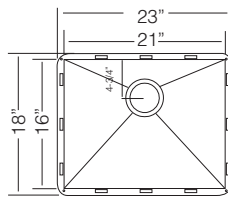

Bowl Depth 10"
Recommended Cabinet Size 27"
Actual Weight 25 lbs.
List Price $ 940

GRS 550
St.Steel Grid

$ 145

CBS 90
Wood
Cutting Board

$ 145

CC 90
Hardwood Cutting Board
w/st. Steel Colander

$ 215

CL 406
St.Steel Colander

$ 175

CT 10
St.Steel Colander

$ 175

DR 455
Drying Rack

$ 90

Custom Accessories