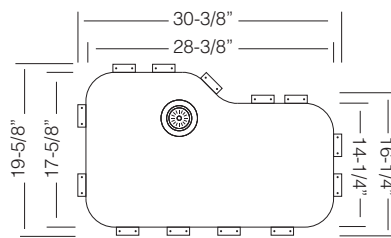

Bowl Depth 9"
Recommended Cabinet Size 33"
Actual Weight 25 lbs.
List Price $ 1.150

GRS 760
St. Steel Grid

$ 175

CC 760
Wood Cutting Board With
St. Steel Colander

$ 215

DR 425
Drying Rack

$ 85

Custom Accessories

The exceptional design of X / XR Series combines 1-3/4 bowl functionality with trendy large single bowl design.