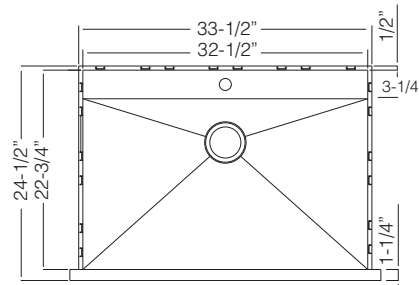

**TOPZERO F SERIES FARMHOUSE R0**

Contemporary Farmhouse Sink with Low - deck  
Stainless Steel Apron

16 GA Rimless

33-1/2" Large Single Bowl  
Farmhouse

**NEW**

**PORTO / TZ F 827**

Bowl Depth 10"  
Recommended Cabinet Size 36"  
Actual Weight 40 lbs.  
**List Price \$ 2,950**