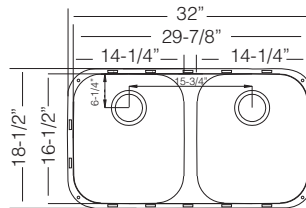

## TOPZERO L SERIES

Classic Double Bowl Sinks with Low Divide

18 GA Rimless

32" MEDIUM EQUAL  
DOUBLE BOWL

**VENICE** / TZ L360.55

Bowl Depth 9"  
Recommended Cabinet Size 36"  
Actual Weight 25 lbs.  
**List Price \$ 870**