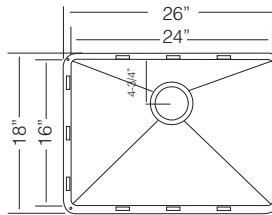

26" SINGLE BOWL

Bowl Depth 10"
Recommended Cabinet Size 30"
Actual Weight 25 lbs.
List Price $ 1.090

CORSICA / TZ RS609

GRS 609 St. Steel Grid	CBS 90 Wood Cutting Board	CC 90 Hardwood Cutting Board w/ St. Steel Colander
$ 155	$ 145	$ 215
CL 406 St. Steel Colander	CT 10 St. Steel Colander	DR 455 Drying Rack
$ 175	$ 175	$ 90

Custom Accessories