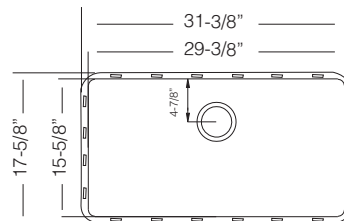

### 31" LARGE SINGLE BOWL

**NEW**

**ESSEN** / TZ R746

16 Gauge  
Bowl Depth 10"  
Recommended Cabinet Size 36"  
Actual Weight 25 lbs.  
**List Price \$ 1,145**

Custom Accessories