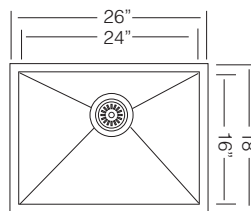

Bowl Depth 10"
Recommended Cabinet Size 30"
Actual Weight 30 lbs
List Price $ 785

GRS 609 St.Steel Grid $ 155	CBS 90 Wood Cutting Board $ 145	CC 90 Hardwood Cutting Board w/St. Steel Colander $ 215
CL 406 St.Steel Colander $ 175	CT 10 St.Steel Colander $ 175	DR 455 Drying Rack $ 90

Custom Accessories