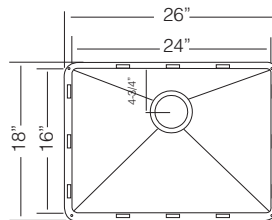

**\$ 175**

DR 455  
Drying Rack

**\$ 90**

Custom Accessories

26" SINGLE BOWL

**GENEVA ADA** / TZ C608 ADA

Bowl Depth 5"  
Recommended Cabinet Size 30"  
Actual Weight 25 lbs.  
**List Price \$ 925**

GRS 609  
St.Steel Grid