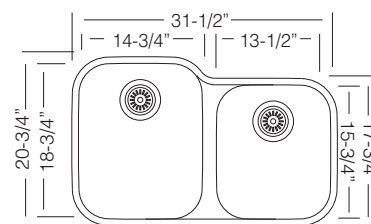

Bowl Depth 9"
Recommended Cabinet Size 36"
Actual Weight 30 lbs
List Price $ 445

GRS 377
St.Steel Grid

$ 135

GRS 346
St.Steel Grid

$ 125

CBS 59
Wood
Cutting Board

$ 145

RB 376
St.Steel Grid

$ 145

DR 455
Drying Rack

$ 90

Custom Accessories