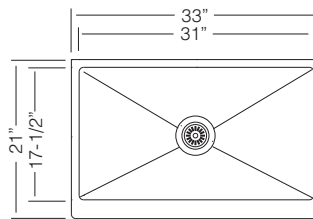

UKINOX APRON SERIES R10

Stainless Steel Apron Front Farmhouse Sinks

16 GA

33" SINGLE APRON SINK

AVAILABLE IN TOUCH SERIES

UK RSFS 840

Bowl Depth 10"
Recommended Cabinet Size 36"
Actual Weight 45 lbs
List Price $ 1,325

GRS 840
St.Steel Grid

$ 185

CB 49
Wood
Cutting Board

$ 145

DR 495
Drying Rack

$ 95

CM 30
Colander

$ 175

Custom Accessories

33" SINGLE APRON SINK

UK RSFC 849

Bowl Depth 10"
Recommended Cabinet Size 36"
Actual Weight 45 lbs
List Price $ 1,325

GRS 849
St.Steel Grid

$ 185

CB 49
Wood
Cutting Board

$ 145

DR 495
Drying Rack

$ 95

CM 30
Colander

$ 175

Custom Accessories

33" DOUBLE APRON SINK

UK RSFC 426.60.40

Bowl Depth 10"
Recommended Cabinet Size 36"
Actual Weight 45 lbs
List Price $ 1,325

GRS 426
St.Steel Grid

$ 145

GRS 330 SS
St.Steel Grid

$ 125

CB 49
Wood
Cutting Board

$ 145

DR 495
Drying Rack

$ 95

CM 30
Colander

$ 175

Custom Accessories