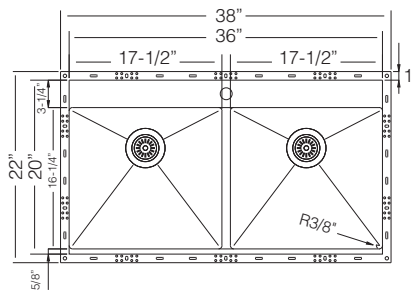

Bowl Depth 10"
Recommended Cabinet Size 42"
Actual Weight 45 lbs.
List Price $ 2.525

GRS 432 M
St. Steel Grid

$ 145

$ 215

Custom Accessories

CBS 90
Wood
Cutting Board

$ 145

CT 11
Steel Colander

$ 175

DR 495
Drying Rack

$ 90

CM 30

$ 175

34" MEDIUM EQUAL
DOUBLE BOWL