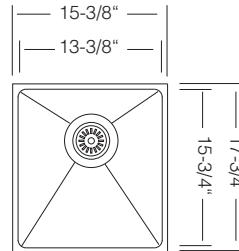

Bowl Depth 10"
Recommended Cabinet Size 18"
Actual Weight 15 lbs
List Price $ 720

$ 125

$ 145

$ 145

$ 85

Custom Accessories

12" BAR / PREP SINK

NEW