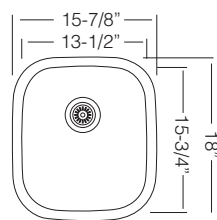

Bowl Depth 10"
Recommended Cabinet Size 18"
Actual Weight 10 lbs
List Price $ 330

GRS 346
St.Steel Grid

$ 125

G 21.40
Glass Cutting Board

$ 145

CBS 45
Wood Cutting Board

$ 145

DR 455
Drying Rack

$ 90

Custom Accessories