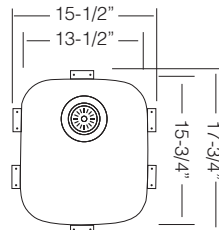

## 15-1/2" BAR SINK

**ATHENS** / TZ D345

Bowl Depth 9"  
Recommended Cabinet Size 18"  
Actual Weight 15 lbs.  
**List Price \$ 495**

GRS 346  
St. Steel Grid

**\$ 125**

DR 425  
Drying Rack

**\$ 85**

CBS 45  
Wood  
Cutting Board