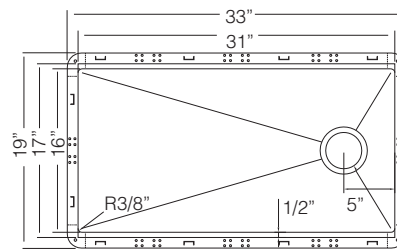

LEEDS TZ WS788

TOPZERO **WS SERIES** WORKSTATION R10

Contemporary Single Tier Workstation Sinks

16 GA Rimless

**NEW**

Reversible Design

33" Large Single Bowl  
Ledge Sink

**LEEDS** / TZ WS788