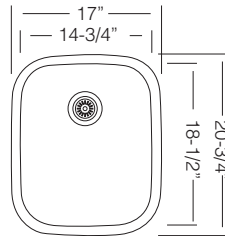

17" SINGLE BOWL

**UK UN 376**

Bowl Depth 10"  
Recommended Cabinet Size 18"  
Actual Weight 15 lbs  
List Price \$ 355

GRS 377  
St.Steel Grid

\$ 135

CBS 76  
Wood Cutting Board

\$ 145

Custom Accessories