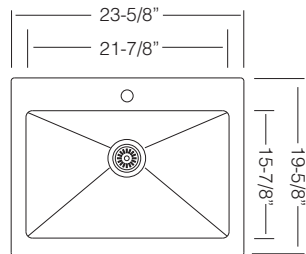

Bowl Depth 9"
Recommended Cabinet Size 27"
Actual Weight 20 lbs
List Price $ 515

GRS 550 St.Steel Grid $ 145	CBS 10 Wood Cutting Board $ 145	G 21.40 Glass Cutting Board $ 145
CL 16.39 St.Steel Colander $ 175	DR 425 Drying Rack $ 90	

Custom Accessories