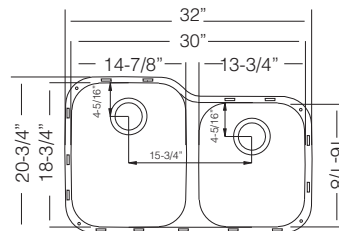

Custom Accessories

32" 1-3/4 BOWL

**MONACO** / TZ L375.64

Bowl Depth 9"  
Recommended Cabinet Size 36"  
Actual Weight 25 lbs.  
**List Price \$ 870**

GRS 377  
St. Steel Grid

**\$ 135**

GRS 346  
St. Steel Grid