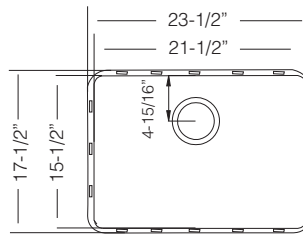

### 31" LARGE SINGLE BOWL

**ANKARA** / TZ R745

18 Gauge  
Bowl Depth 9"  
Recommended Cabinet Size 36"  
Actual Weight 25 lbs.  
**List Price \$ 870**

Custom Accessories

## 23-1/2" SINGLE BOWL

**AMSTERDAM** / TZ R550

Bowl Depth 9"  
Recommended Cabinet Size 27"  
Actual Weight 20 lbs.  
**List Price \$ 815**

GRS 550 St.Steel Grid  <b>\$ 145</b>	CBS 10 Wood Cutting Board  <b>\$ 125</b>	G 21.40 Glass Cutting Board  <b>\$ 145</b>
CL 406 St.Steel Colander  <b>\$ 175</b>	DR 425 Drying Rack  <b>\$ 85</b>	