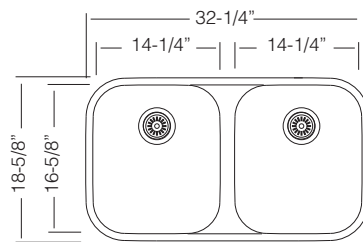

## UKINOX LILAC SERIES

Classic Double Bowl Sinks With Low Divider

18 GA

32" EQUAL BOWL

**UK EDD 360.50.50**

Bowl Depth 9"  
Recommended Cabinet Size 36"  
Actual Weight 30 lbs  
List Price \$ 445

GRS 360  
St.Steel Grid