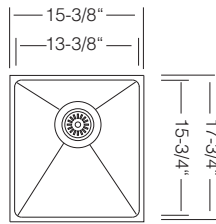

16 GA
Bowl Depth 10"
Recommended Cabinet Size 18"
Actual Weight 20 lbs
List Price $ 915

$ 125

$ 145

$ 145

$ 175

$ 85

Custom Accessories