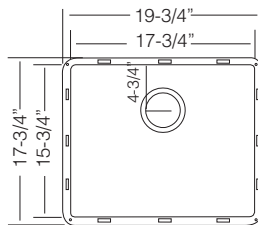

Bowl Depth 9"
Recommended Cabinet Size 24"
Actual Weight 20 lbs.
List Price $ 750

GRS 450 St.Steel Grid $ 135	CBS 10 Wood Cutting Board $ 145
CL 406 St.Steel Colander $ 175	DR 425 Drying Rack $ 85

Custom Accessories