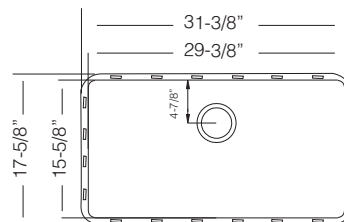

TOPZERO R SERIES R20

Modern Large Single Bowl Sinks

16/18 GA Rimless

31" LARGE SINGLE BOWL

NEW

ESSEN / TZ R746

16 Gauge
Bowl Depth 10"
Recommended Cabinet Size 36"
Actual Weight 25 lbs.
List Price $ 1,145

Custom Accessories

31" LARGE SINGLE BOWL

ANKARA / TZ R745

18 Gauge
Bowl Depth 9"
Recommended Cabinet Size 36"
Actual Weight 25 lbs.
List Price $ 870

Custom Accessories