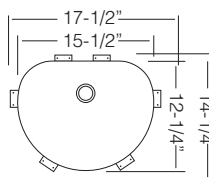

Bowl Depth 7"
Actual Weight 10 lbs.
List Price $ 399

SD 100
Soap Dispenser

$ 125

VD 10
Drain Set

$ 75

Custom Accessories