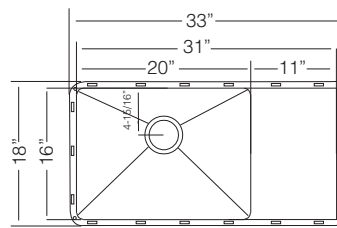

Bowl Depth 10"
Recommended Cabinet Size 36"
Actual Weight 25 lbs.
List Price $ 1,495

GRS 558
St. Steel Grid

$ 155

CL 406
St. Steel Colander

$ 175

CBS 90
Wood
Cutting Board

$ 145

CT 10
St. Steel Colander

$ 175

CC 90
Hardwood Cutting Board
w/ St. Steel Colander

$ 215

DR 455
Drying Rack

$ 90

Custom Accessories

The only true seamless, rimless stainless steel sink for kitchen and bathrooms, TopZero is the new alternative to the undermount sink. The sleek beauty and flawless, vanishing-edge appearance offers aesthetics as well as hygiene to granite, quartz, porcelain, laminate, and solid surface countertops.

All TopZero Seamless Edge Sinks are finished with European soft satin brushed finish, providing enhanced durability and luxurious look.

Patented recessed rim on all TopZero Sinks allow them to be seamlessly **integrated to granite, quartz, marble, porcelain** and **solid surface countertops using acrylic adhesives.**