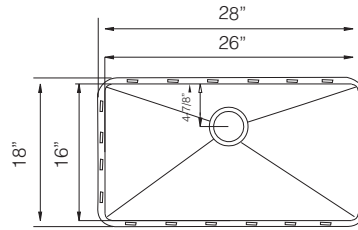

28" SINGLE BOWL

Bowl Depth 10"
Recommended Cabinet Size 33"
Actual Weight 25 lbs.
List Price $ 1.275

KIEV / TZ RS660

GRS 660 St. Steel Grid	CBS 90 Wood Cutting Board	CC 90 Hardwood Cutting Board w/ St. Steel Colander
$ 165	$ 145	$ 215
CL 406 St. Steel Colander	CT 10 St. Steel Colander	DR 455 Drying Rack
$ 175	$ 175	$ 90

Custom Accessories