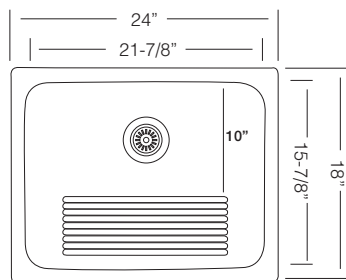

Bowl Depth 10"
Recommended Cabinet Size 27"
Actual Weight 20 lbs
List Price $ 725

DR425

$ 85

CM 30
Colander

$ 175

Custom Accessories