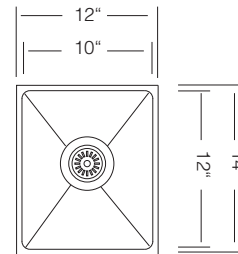

Bowl Depth 7"
Recommended Cabinet Size 15"
Actual Weight 10 lbs
List Price $ 395