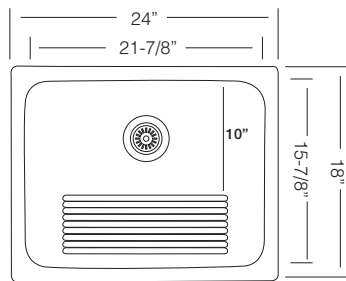

Bowl Depth 10"
Recommended Cabinet Size 27"
Actual Weight 20 lbs
List Price $ 480

DR425

$ 85

CM 30
Colander

$ 175

Custom Accessories

24" UTILITY / LAUNDRY SINK
DROP IN OR UNDERMOUNT INSTALLATION

NEW