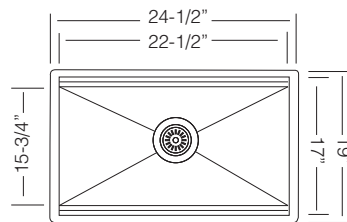

Included

DR 425  
Drying Rack

\$ 85

24-1/2" SINGLE BOWL LEDGE SINK

not-to-scale

**UK DSL 620**

Bowl Depth 10"  
Recommended Cabinet Size 27"  
Actual Weight 30 lbs  
List Price \$ 950

GRS 620  
St.Steel Grid