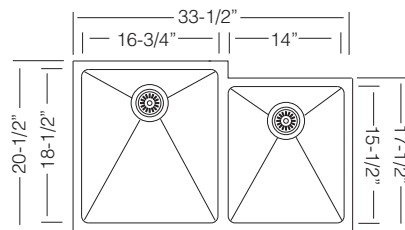

Contemporary Double Bowl Sinks

16 GA

33-1/2" 1-3/4 BOWL

**UK RS 420.60.40**  
**UK RS 420.60.40R** reverse model

Bowl Depth 10" / 8"  
 Recommended Cabinet Size 36"  
 Actual Weight 40 lbs  
 List Price \$ 1.205