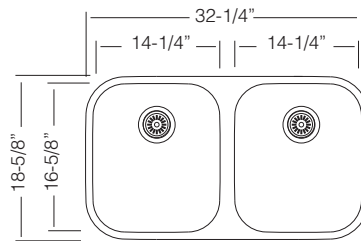

\$ 95

Custom Accessories

LILAC UK EDD 375.60.40

Classic Double Bowl Sinks

18 GA

32" EQUAL BOWL

**UK D 360.50.50**

Bowl Depth 9"  
Recommended Cabinet Size 36"  
Actual Weight 30 lbs  
List Price \$ 425