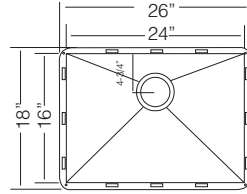

Bowl Depth 10"
Recommended Cabinet Size 30"
Actual Weight 25 lbs.
List Price $ 1.085

GRS 609
St.Steel Grid

$ 155

CBS 90
Wood
Cutting Board

$ 145

CC 90
Hardwood Cutting Board
w/st. Steel Colander

$ 215

CL 406
St.Steel Colander

$ 175

CT 10
St.Steel Colander

$ 175

DR 455
Drying Rack

$ 90

Custom Accessories