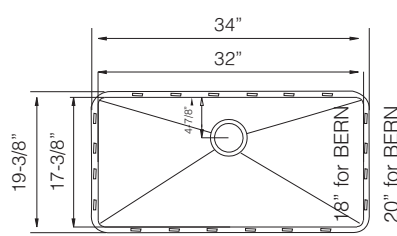

Bowl Depth 10"
Recommended Cabinet Size 36"
Actual Weight 35 lbs.
RETRO List Price $ 1.545
BERN List Price $ 1.645