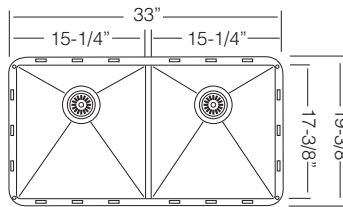

Bowl Depth 10"
Recommended Cabinet Size 36"
Actual Weight 35 lbs.
List Price $ 1.775

GRS 380
St. Steel Grid

$ 135

CBS 90
Wood
Cutting Board

$ 145

CC 90
Hardwood
Cutting Board
w/st. Steel Colander

$ 215

CL 406
St. Steel Colander

$ 175

CT 10
St. Steel Colander

$ 175

DR 455
Drying Rack

$ 90

Custom Accessories