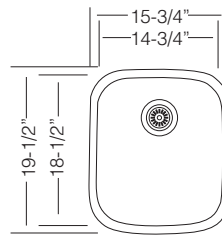

Bowl Depth 9"
Recommended Cabinet Size 18"
Actual Weight 15 lbs
List Price $ 295

$ 135

$ 145

$ 145

$ 95

Custom Accessories