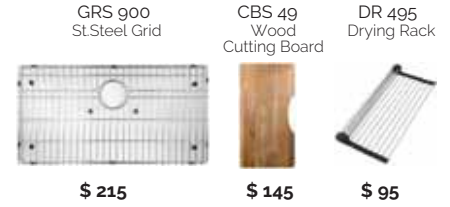

## Contemporary Large Single Bowl Sinks

16 GA Rimless

37-1/2" X LARGE SINGLE BOWL

**JERUSALEM** / TZ RS900

Bowl Depth 10"  
Recommended Cabinet Size 42"  
Actual Weight 40 lbs.  
**List Price \$ 1.735**

Custom Accessories