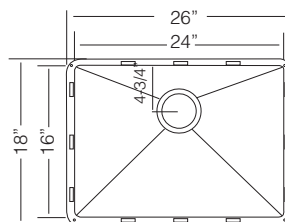

Bowl Depth 10"
Recommended Cabinet Size 30"
Actual Weight 25 lbs.
Matte Black & Platinum **List Price $ 1.380**

GRS 609 St.Steel Grid $ 155	CBS 90 Wood Cutting Board $ 145	CC 90 Hardwood Cutting Board w/st. Steel Colander $ 215
CL 406 St.Steel Colander $ 175	CT 10 St.Steel Colander $ 175	DR 455 Drying Rack $ 90
Custom Accessories