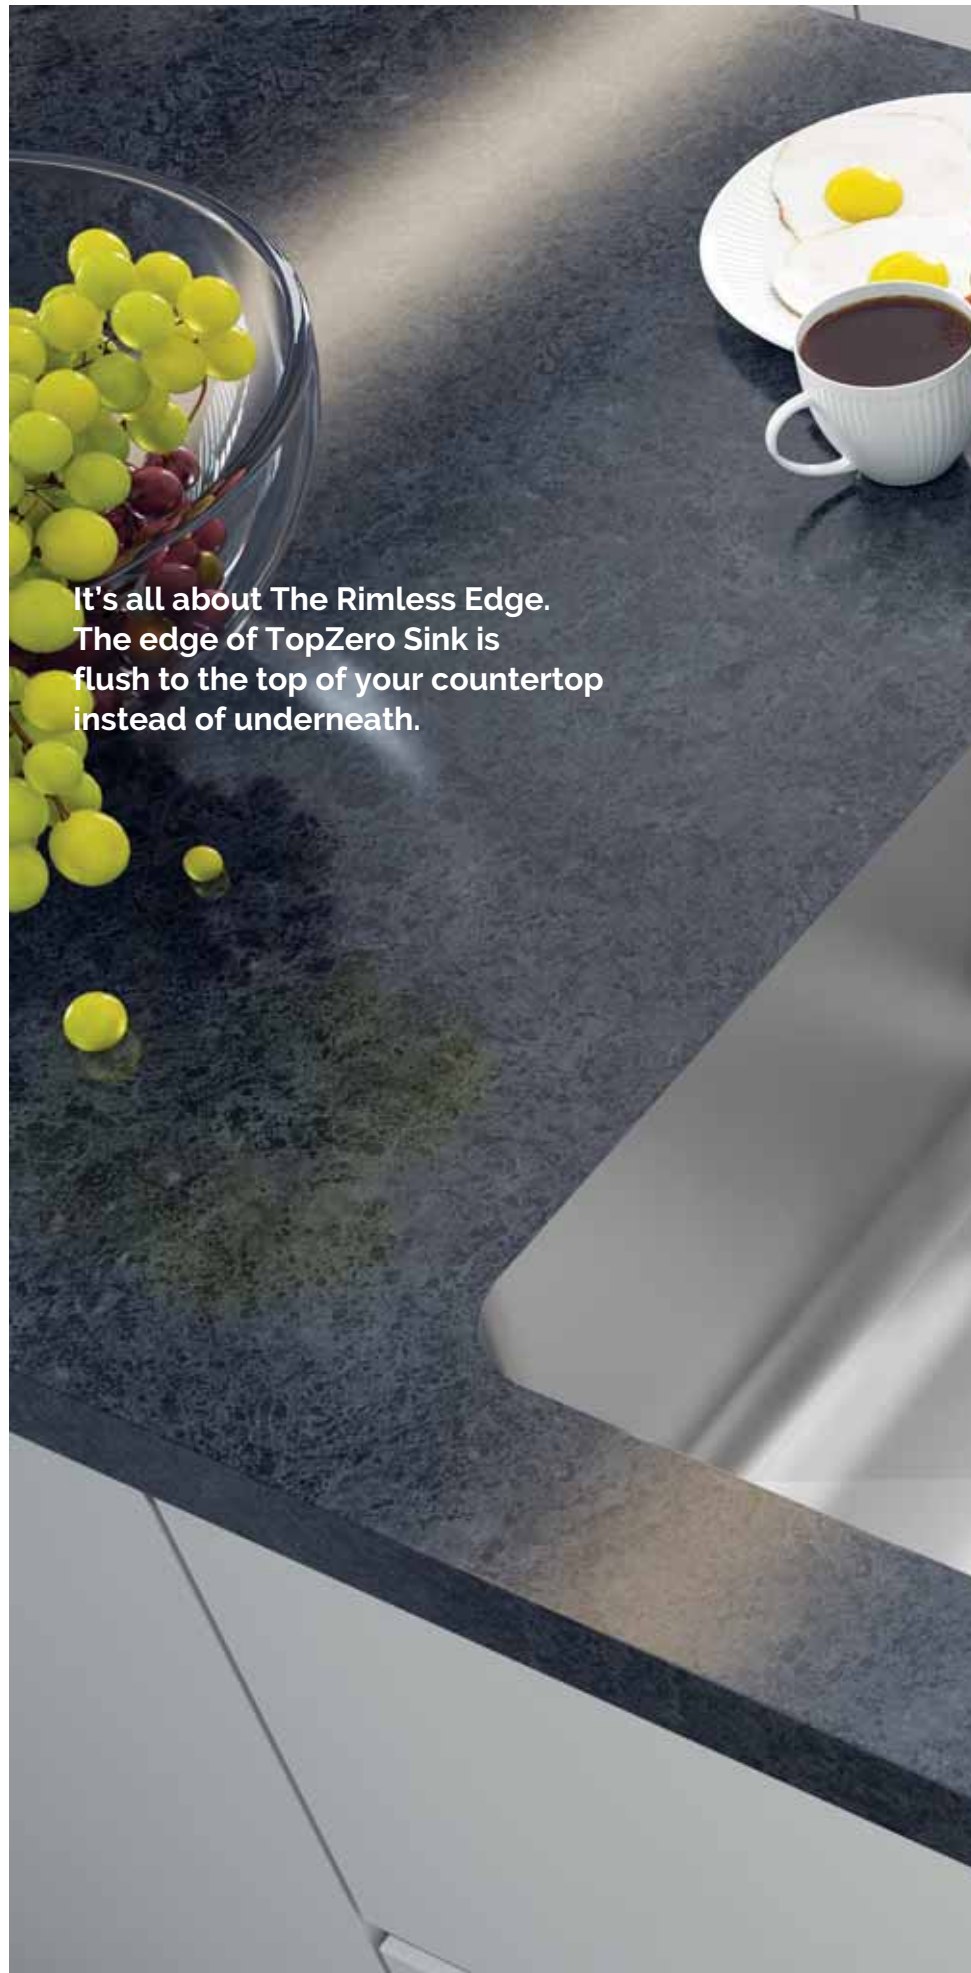

Traditional undermount

TopZero Flush-mount

Watch TopZero Sink Installation video on [YouTube](#)

The present invention is directed to a system comprising a rimless stainless steel sink structured and disposed to be integrated to granite, quartz, porcelain, marble or any solid surface.

The beauty and sleek elegance of seamless look offers aesthetics and hygiene to any kitchen design.

MADE IN EUROPE

It's all about The Rimless Edge. The edge of TopZero Sink is flush to the top of your countertop instead of underneath.