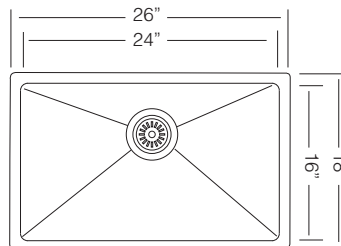

Bowl Depth 10"
Recommended Cabinet Size 30"
Actual Weight 30 lbs
List Price $ 1,275

GRS 609 St.Steel Grid $ 155	CBS 90 Wood Cutting Board $ 145	CC 90 Hardwood Cutting Board w/st. Steel Colander $ 215
CL 406 St.Steel Colander $ 175	CT 10 St.Steel Colander $ 175	DR 455 Drying Rack $ 90

Custom Accessories