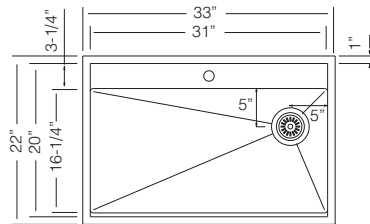

33" LARGE SINGLE BOWL

Bowl Depth 9-1/2"
Recommended Cabinet Size 36"
Actual Weight 40 lbs
List Price $ 1.095

GRS 841 St.Steel Grid	CBS 90 Wood Cutting Board	CC 44 Hardwood Cutting Board w/st. Steel Colander
$ 195	$ 145	$ 215
CL 406 St.Steel Colander	CT 11 St.Steel Colander	DR 455 Drying Rack
$ 175	$ 175	$ 95

Custom Accessories

NEW UK USL 841