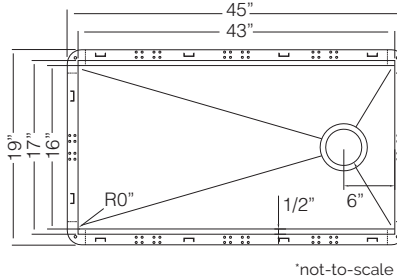

Bowl Depth 10"
Recommended Cabinet Size 48"
Actual Weight 45 lbs
List Price $ 3,450

GRS 1092 St.Steel Grid	CBS 90 Wood Cutting Board	CBS 91XL Wood Cutting Board
	Included	Included
$ 235	CC 91XL Hardwood Cutting Board w/st.Steel Colander	CM 30 Colander
DR 425 Drying Rack	Included	
	$ 215	$ 175
Custom Accessories