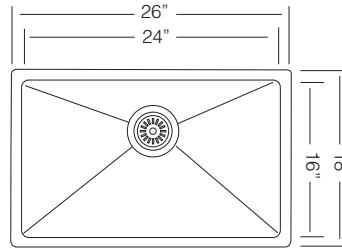

Bowl Depth 10"
Recommended Cabinet Size 30"
Actual Weight 25 lbs
List Price $ 820

$ 155

$ 145

$ 215

$ 175

$ 175

$ 90

Custom Accessories