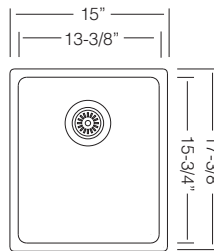

Bowl Depth 9"
Recommended Cabinet Size 18"
Actual Weight 15 lbs
List Price $ 395

$ 125

$ 135

$ 145

$ 85

Custom Accessories