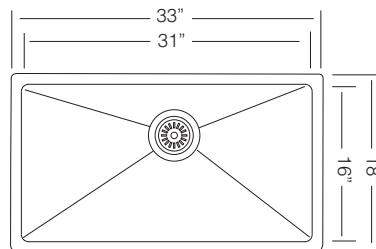

Bowl Depth 10"
Recommended Cabinet Size 36"
Actual Weight 35 lbs
List Price $ 965

GRS 787 St. Steel Grid $ 185	CBS 90 Wood Cutting Board $ 145	CC 90 Hardwood Cutting Board w/st. Steel Colander $ 215
CL 406 St. Steel Colander $ 175	CT 10 St. Steel Colander $ 175	DR 455 Drying Rack $ 90
Custom Accessories