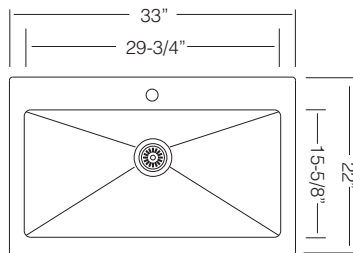

Custom Accessories

**NEW UK USL 480.60.40**

**UKINOX IRIS SERIES R20**

Modern Single Bowl / Top-mount

18 GA

33" LARGE SINGLE BOWL

**UK RFU 837**

Bowl Depth 9"  
Recommended Cabinet Size 36"  
Actual Weight 30 lbs  
List Price \$ 825