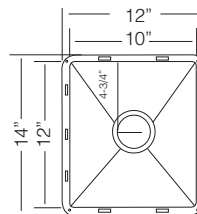

12" BAR / PREP SINK

NEW

18 GA
Bowl Depth 7"
Recommended Cabinet Size 15"
Actual Weight 10 lbs
List Price $ 475

KRAKOW / TZ RS254

DR 425
Drying Rack

$ 85