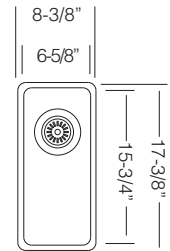

Bowl Depth 6-1/2"
Recommended Cabinet Size 12"
Actual Weight 8 lbs
List Price $ 270