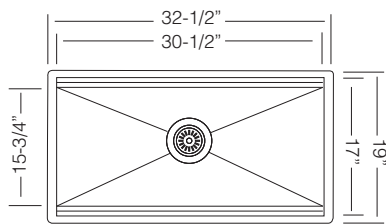

Bowl Depth 10"
Recommended Cabinet Size 36"
Actual Weight 35 lbs
List Price $ 1,195