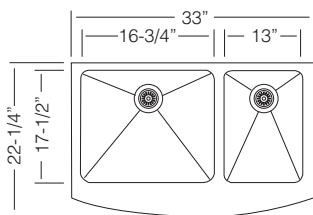

Bowl Depth 10"
Recommended Cabinet Size 36"
Actual Weight 45 lbs
List Price $ 1,325

GRS 426
St.Steel Grid

$ 145

GRS 330 SS
St.Steel Grid

$ 125

CB 49
Wood
Cutting Board

$ 145

DR 495
Drying Rack

$ 95

CM 30
Colander

$ 175

Custom Accessories