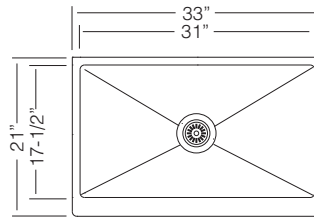

Bowl Depth 10"
Recommended Cabinet Size 33"/36"
Actual Weight 45 lbs
List Price $ 1,795

GRS 840 St.Steel Grid $ 185	CB 49 Wood Cutting Board $ 145	DR 495 Drying Rack $ 95

Custom Accessories

NEW