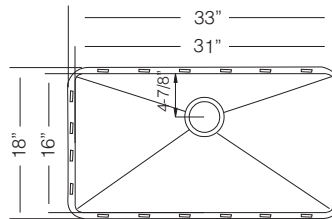

### 33" LARGE SINGLE BOWL

Platinum color is available

**LYON MATTE BLACK/TZ PRS787M**  
**LYON PLATINUM/TZ PRS787P**

Bowl Depth 10"  
Recommended Cabinet Size 36"  
Actual Weight 35 lbs.  
Matte Black & Platinum **List Price \$ 1.845**