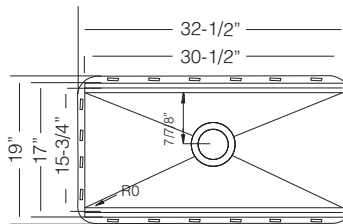

## TOPZERO **S SERIES** WORKSTATION R0

Contemporary Single Tier Workstation Sinks  
Bevelled Bottom for Easy Cleaning

16 GA Rimless

32-1/2" LARGE SINGLE BOWL  
LEDGE SINK

**MILAN** / TZ S773

Bowl Depth 10"  
Recommended Cabinet Size 36"  
Actual Weight 40 lbs.  
**List Price \$ 2.075**