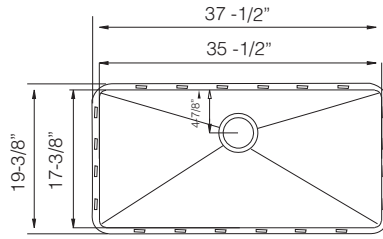

## Contemporary Large Single Bowl Sinks

16 GA Rimless

37-1/2" X LARGE SINGLE BOWL

**JERUSALEM** / TZ RS900

Bowl Depth 10"  
Recommended Cabinet Size 42"  
Actual Weight 40 lbs.  
**List Price \$ 1.735**

Custom Accessories