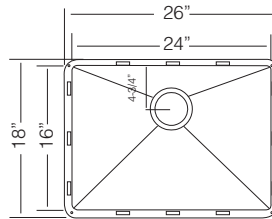

## TOPZERO C SERIES R10

Contemporary Single Bowl Sinks

18 GA Rimless

26" SINGLE BOWL

**GENEVA** / TZ C608

Bowl Depth 10"  
Recommended Cabinet Size 30"  
Actual Weight 25 lbs.  
**List Price \$ 925**

GRS 609  
St.Steel Grid