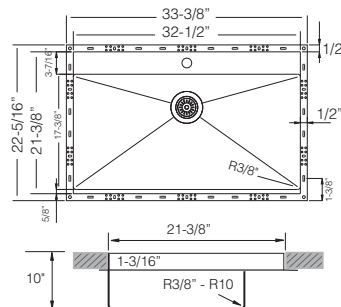

Custom Accessories

33-3/8" Large Single Bowl

Ideal for Drop-In Retro-fits

**DROPIA** / TZ M 826

Bowl Depth 10"  
Recommended Cabinet Size 36"  
Actual Weight 40 lbs.  
**List Price \$ 2.065**

GRS 826  
St Steel Grid