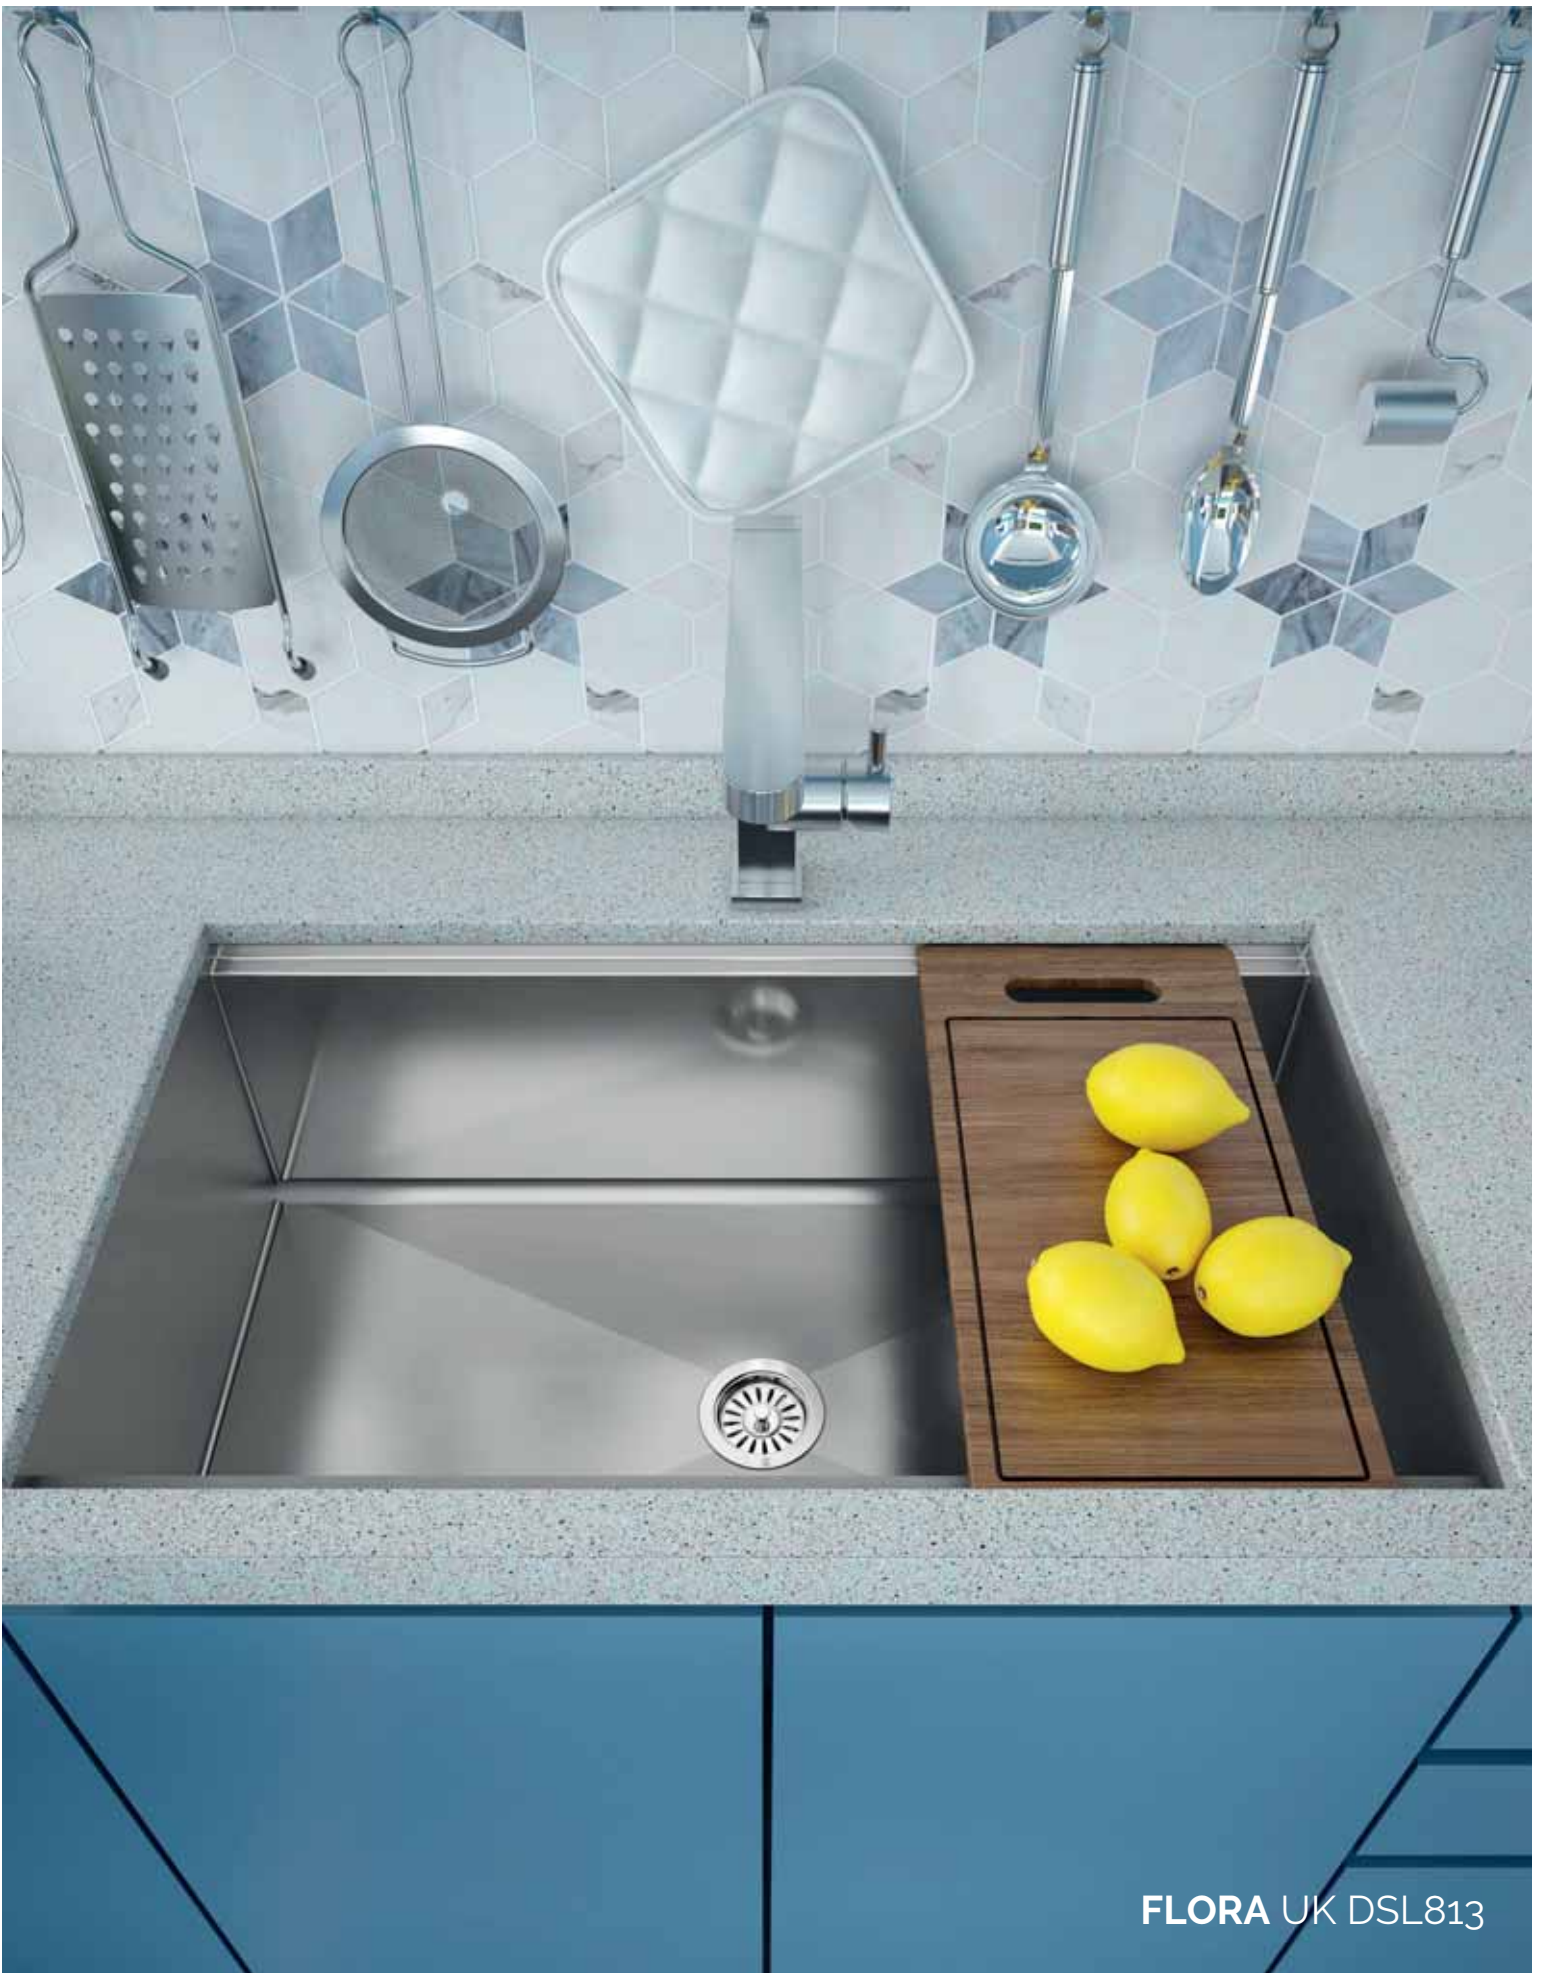

FLORA UK DSL813