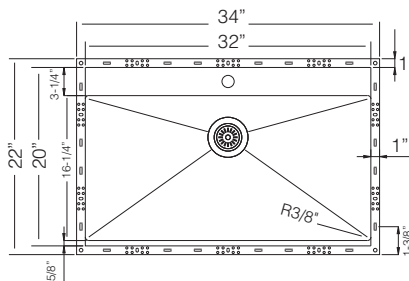

### 34" LARGE SINGLE BOWL

Available in Touch Series See Page 23

**BARCELONA** / TZ M812

Bowl Depth 10"  
Recommended Cabinet Size 36"  
Actual Weight 40 lbs.  
**List Price \$ 2.065**

GRS 812 St.Steel Grid	CBS 90 Wood Cutting Board	DR 495 Drying Rack
		
<b>\$ 185</b>	<b>\$ 145</b>	<b>\$ 90</b>
CC 44 Hardwood Cutting Board w/st. Steel Colander	CT 11 Steel Colander	
		
<b>\$ 215</b>	<b>\$ 175</b>	
Custom Accessories		