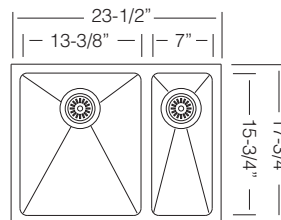

Bowl Depth 10" / 7"
Recommended Cabinet Size 27"
Actual Weight 30 lbs
List Price $ 795

GRS 380
St.Steel Grid

$ 135

CL 406
St.Steel Colander

$ 175

Custom Accessories

CBS 90
Wood
Cutting Board

$ 145

CT 10
St.Steel Colander

$ 175

CC 90
Hardwood Cutting Board
w/st. Steel Colander

$ 215

DR 455
Drying Rack

$ 90