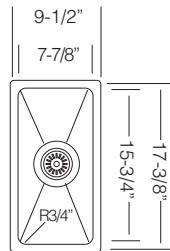

Bowl Depth 6"
Recommended Cabinet Size 12"
Actual Weight 8 lbs
List Price $ 325