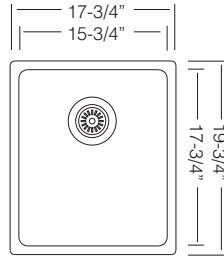

Bowl Depth 9"
Recommended Cabinet Size 21"
Actual Weight 20 lbs
List Price $ 460

$ 135

$ 145

$ 95

Custom Accessories