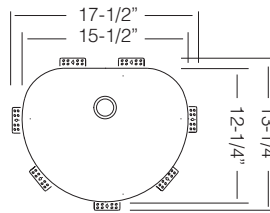

Bowl Depth 7"
Actual Weight 10 lbs.
List Price $ 375

SD 100
Soap Dispenser

$ 125

VD 10
Drain Set

$ 75

Custom Accessories

This flawless and beautiful rimless edge is the secret to the TopZero Sink.

This patented design change makes a world of difference in the cleanliness and enjoyment of your sink year after year.