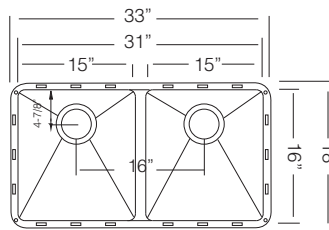

DR 425  
Drying Rack

**\$ 85**

Custom Accessories

**MUNICH / MUNICH R**  
TZ RS418.64 / TZ RS418.64 R

33" MEDIUM EQUAL  
DOUBLE BOWL

Bowl Depth 10"  
Recommended Cabinet Size 36"  
Actual Weight 35 lbs.  
**List Price \$ 1,545**