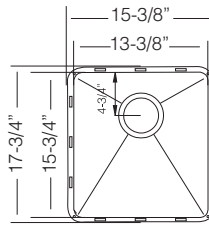

Bowl Depth 9"
Recommended Cabinet Size 18"
Actual Weight 15 lbs.
List Price $ 1.125

GRS 340 St.Steel Grid $ 125	CBS 10 Wood Cutting Board $ 145	G 21.40 Glass Cutting Board $ 165
DR 425 Drying Rack $ 85		

Custom Accessories