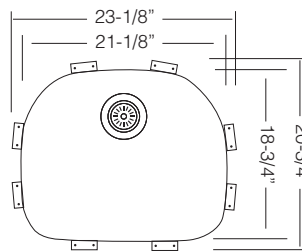

Bowl Depth 9"
Recommended Cabinet Size 27"
Actual Weight 20 lbs.
List Price $ 780

GRS 537
St. Steel Grid

$ 145

CBS 37
Wood
Cutting Board

$ 145

RB 537
St. Steel Grid

$ 145

DR 495
Drying Rack

$ 95

Custom Accessories