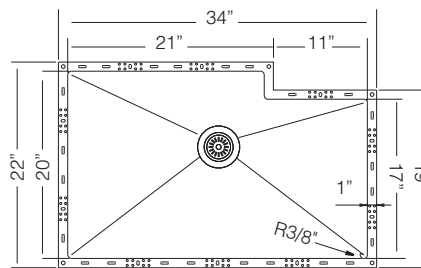

## TOPZERO XR SERIES R10

1-3/4 Bowl Design Large Asymmetric Single Bowl

16 GA Rimless

34" LARGE SINGLE BOWL

**BONN** / TZ XR815

Bowl Depth 10"  
Recommended Cabinet Size 36"  
Actual Weight 40 lbs.  
**List Price \$ 1.815**