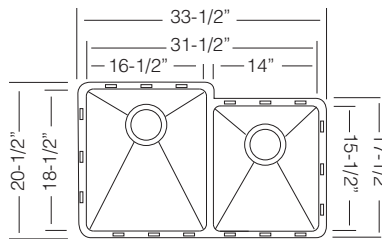

Bowl Depth 10" / 8"
Recommended Cabinet Size 36"
Actual Weight 35 lbs.
List Price $ 1,595

GRS 418
St.Steel Grid

$ 145

GRS 355
St.Steel Grid

$ 125

CBS 20
Wood
Cutting Board

$ 145

G 21.40
Glass
Cutting Board

$ 165

DR 425
Drying Rack

$ 85

Custom Accessories

MUNICH / MUNICH R
TZ RS418.64 / TZ RS418.64 R

33" MEDIUM EQUAL
DOUBLE BOWL