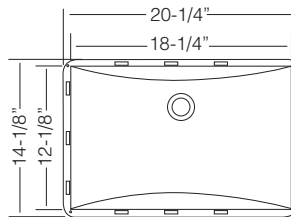

Bowl Depth 6-1/2"
Actual Weight 15 lbs.
List Price $ 525

SD 100 Soap Dispenser $ 125	VD 10 Drain Set $ 75

Custom Accessories