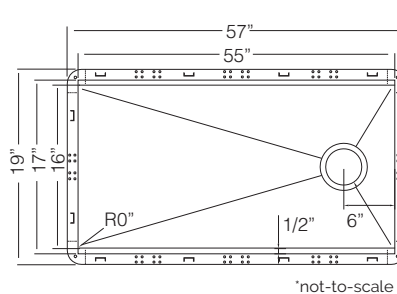

## 57" XXX LARGE SINGLE BOWL

**NEW**

**NEWCASTLE** / TZ WT1397

Bowl Depth 10"  
Recommended Cabinet Size 60"  
Actual Weight 55 lbs  
List Price \$ 3,950

GRS 1397 St.Steel Grid	CBS 90 Wood Cutting Board	CBS 91XL Wood Cutting Board
	 Included	 Included
<b>\$ 275</b>	CC 91 XL Hardwood Cutting Board w/st.Steel Colander	CM 30 Colander
DR 425 Drying Rack	 Included	
	<b>\$ 245</b>	<b>\$ 175</b>
Custom Accessories		