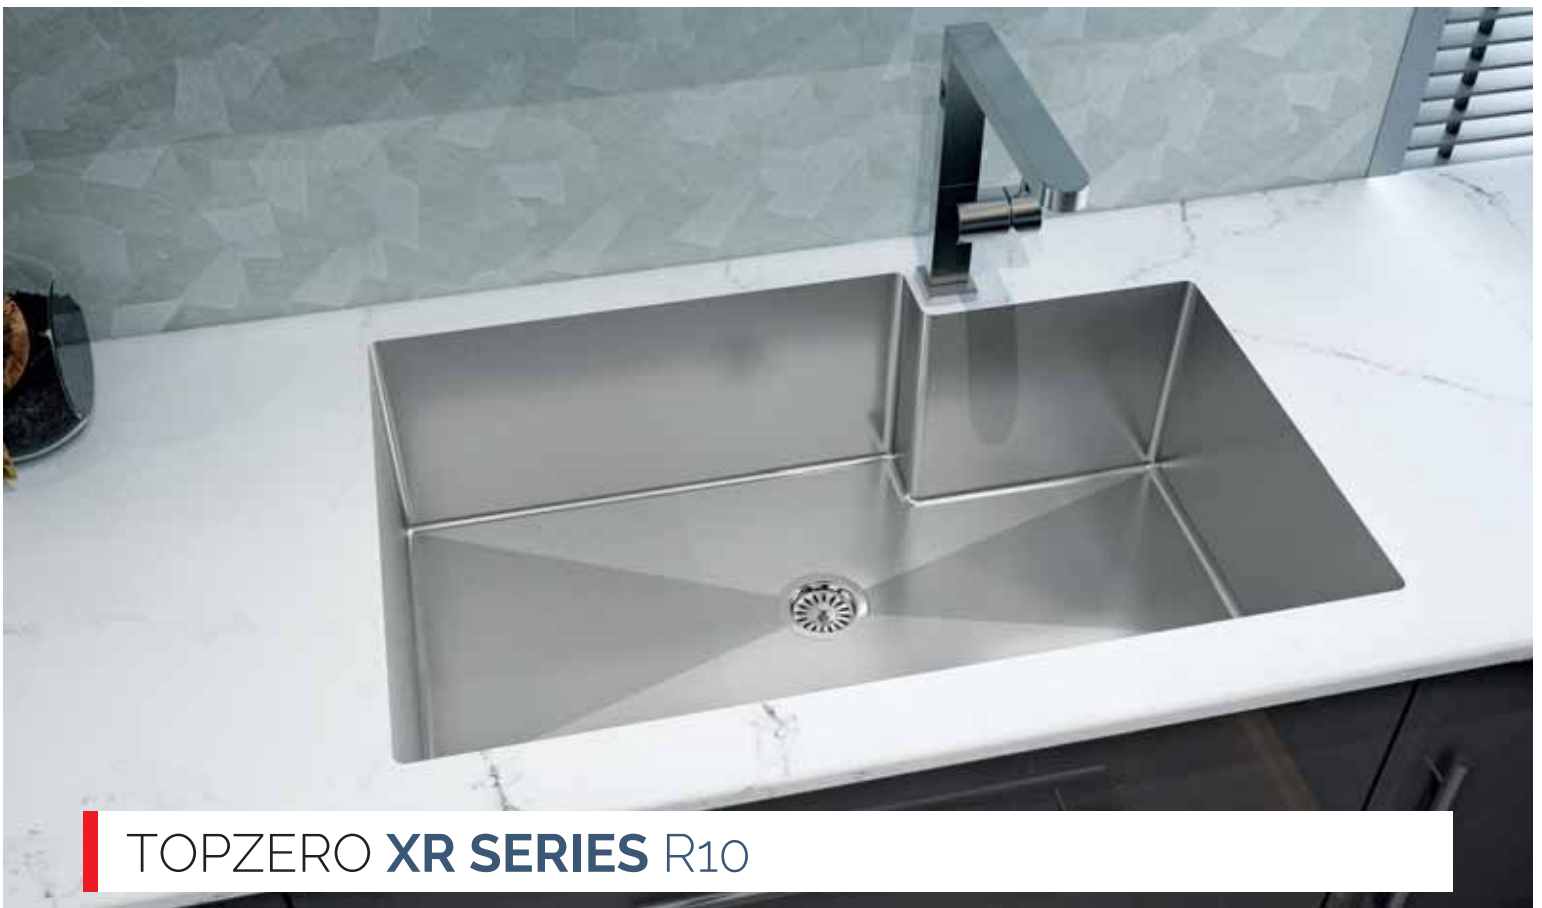

## 12-3/8" BAR SINK

**PRAGUE** / TZ D265

Bowl Depth 7"  
Recommended Cabinet Size 15"  
Actual Weight 10 lbs.  
**List Price \$ 380**

DR 425  
Drying Rack

**\$ 85**

Custom Accessories

DUBLIN TZ D537