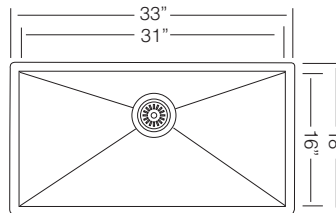

Bowl Depth 10"
Recommended Cabinet Size 36"
Actual Weight 35 lbs
List Price $ 915

GRS 787 St.Steel Grid $ 185	CBS 90 Wood Cutting Board $ 145	CC 90 Hardwood Cutting Board w/St. Steel Colander $ 215
CL 406 St.Steel Colander $ 175	CT 10 St.Steel Colander $ 175	DR 455 Drying Rack $ 90

Custom Accessories