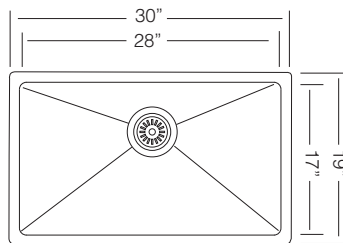

30" LARGE SINGLE BOWL

NEW

Bowl Depth 10"
Recommended Cabinet Size 33"
Actual Weight 30 lbs
List Price $ 915

UK RS 764

GRS 711 St.Steel Grid $ 175	CBS 63 Wood Cutting Board $ 145	G 21.40 Glass Cutting Board $ 145
CM 30 Colander $ 175	DR 495 Drying Rack $ 95	

Custom Accessories