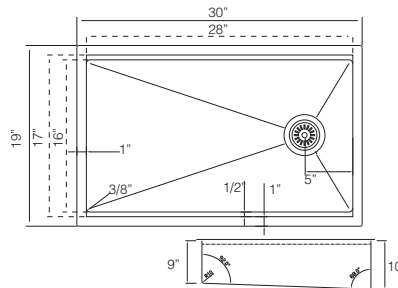

30" WORKSTATION

Reversible

Bowl Depth 10"
Recommended Cabinet Size 33"
Actual Weight 40 lbs
List Price $ 1.515

GRS 765
Bottom Grid

Included

CBS 90
Wood
Cutting Board

Included

DR 425
Drying Rack

Included

CC 90
Hardwood Cutting Board
w/st Steel Colander

$ 215

CM 30
Colander

$ 175

Custom Accessories

NEW UK WS 765