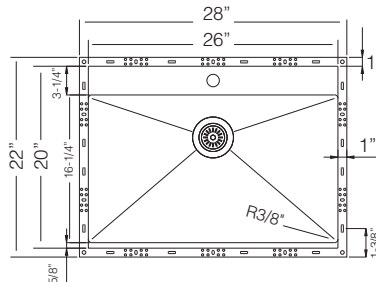

### 34" LARGE SINGLE BOWL

Available in Touch Series See Page 23

**BARCELONA** / TZ M812

Bowl Depth 10"  
Recommended Cabinet Size 36"  
Actual Weight 40 lbs.  
**List Price \$ 2.065**

GRS 812 St.Steel Grid	CBS 90 Wood Cutting Board	DR 495 Drying Rack
		
<b>\$ 185</b>	<b>\$ 145</b>	<b>\$ 90</b>
CC 44 Hardwood Cutting Board w/st. Steel Colander	CT 11 Steel Colander	
		
<b>\$ 215</b>	<b>\$ 175</b>	
Custom Accessories		

### 28" LARGE SINGLE BOWL

**SEVILLE** / TZ M662

Bowl Depth 10"  
Recommended Cabinet Size 33"  
Actual Weight 35 lbs.  
**List Price \$ 1.815**

GRS 660 St.Steel Grid	CBS 90 Wood Cutting Board	DR 495 Drying Rack
		
<b>\$ 165</b>	<b>\$ 145</b>	<b>\$ 80</b>
CC 44 Hardwood Cutting Board w/st. Steel Colander	CT 11 Steel Colander	
		
<b>\$ 215</b>	<b>\$ 175</b>	
Custom Accessories		