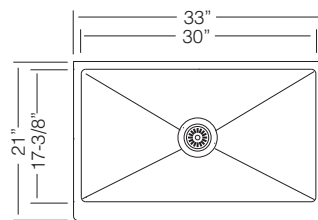

Bowl Depth 10"
Recommended Cabinet Size 36"
Actual Weight 50 lbs
List Price $ 2,825

GRS 840
St Steel Grid

$ 195

CBS 49
Wood
Cutting Board

$ 145

Custom Accessories

Engineered to perfection.
Extraordinary patented design of StonChrome™ brings
the exceptional harmony of Stainless Steel & Composite Stone.