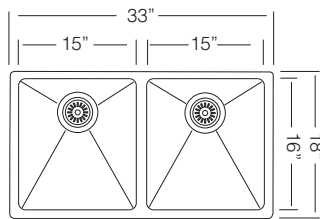

Bowl Depth 10"
Recommended Cabinet Size 36"
Actual Weight 35 lbs
List Price $ 1.095

GRS 380
St.Steel Grid

$ 135

CL 406
St.Steel Colander

$ 175

Custom Accessories

CBS 90
Wood
Cutting Board

$ 145

CT 10
St.Steel Colander

$ 175

CC 90
Hardwood Cutting Board
w/st. Steel Colander

$ 215

DR 455
Drying Rack

$ 90

33" 1-3/4 BOWL