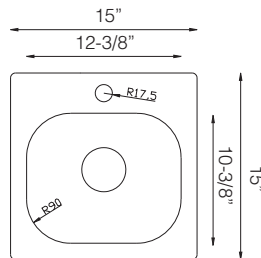

Bowl Depth 7-1/2"
Recommended Cabinet Size 15"
Actual Weight 15 lbs
List Price $ 445

Custom Accessories