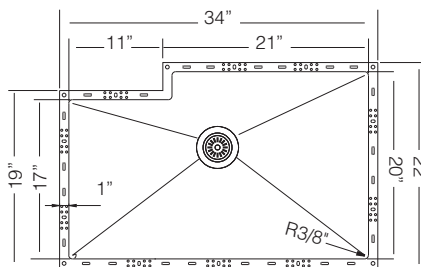

Bowl Depth 10"
Recommended Cabinet Size 36"
Actual Weight 40 lbs.
List Price $ 1.815

$ 195

$ 95

$ 145

$ 175

Custom Accessories