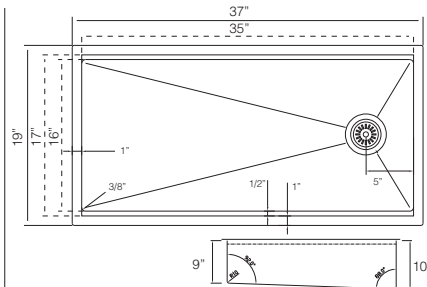

37" WORKSTATION

Reversible

Bowl Depth 10"
Recommended Cabinet Size 42"
Actual Weight 50 lbs
List Price $ 1.745

GRS 940
Bottom Grid

Included

CBS 90
Wood
Cutting Board

Included

DR 425
Drying Rack

Included

CC 90
Hardwood Cutting Board
w/st Steel Colander

$ 215

CM 30
Colander

$ 175

Custom Accessories

NEW UK WS 940