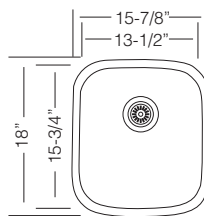

18 GA
Bowl Depth 10"
Recommended Cabinet Size 18"
Actual Weight 15 lbs
List Price $ 330

$ 125

$ 145

$ 85

Custom Accessories