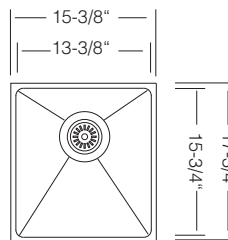

Bowl Depth 10"
Recommended Cabinet Size 18"
Actual Weight 20 lbs
List Price $ 915

GR 340 St.Steel Grid $ 125	CB 10 Wood Cutting Board $ 135	G 2140 Glass Cutting Board $ 145
DR 425 Drying Rack $ 175		

Custom Accessories