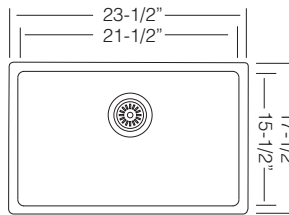

Custom Accessories

**UKINOX ROSE SERIES R20**

Modern Single Bowl

18 GA

24" SINGLE BOWL

**UK R 610**

Bowl Depth 9"  
Recommended Cabinet Size 27"  
Actual Weight 20 lbs  
List Price \$ 515

GRS 550 St.Steel Grid  \$ 145	CBS 10 Wood Cutting Board  \$ 135	G 21.40 Glass Cutting Board  \$ 145
CL 406 St.Steel Colander  \$ 175	DR 425 Drying Rack  \$ 85	