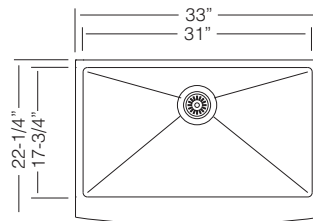

UKINOX APRON SERIES R10

Stainless Steel Apron Front Farmhouse Sinks

16 GA

33" SINGLE APRON SINK

AVAILABLE IN TOUCH SERIES

UK RSFS 840

Bowl Depth 10"
Recommended Cabinet Size 36"
Actual Weight 45 lbs
List Price $ 1,325

GRS 840
St.Steel Grid

$ 185

CB 49
Wood
Cutting Board

$ 145

DR 495
Drying Rack

$ 95

CM 30
Colander

$ 175

Custom Accessories

33" SINGLE APRON SINK

UK RSFC 849

Bowl Depth 10"
Recommended Cabinet Size 36"
Actual Weight 45 lbs
List Price $ 1,325

GRS 849
St.Steel Grid

$ 185

CB 49
Wood
Cutting Board

$ 145

DR 495
Drying Rack

$ 95

CM 30
Colander

$ 175

Custom Accessories

33" DOUBLE APRON SINK

UK RSFC 426.60.40

Bowl Depth 10"
Recommended Cabinet Size 36"
Actual Weight 45 lbs
List Price $ 1,325

GRS 426
St.Steel Grid

$ 145

GRS 330 SS
St.Steel Grid

$ 125

CB 49
Wood
Cutting Board

$ 145

DR 495
Drying Rack

$ 95

CM 30
Colander

$ 175

Custom Accessories