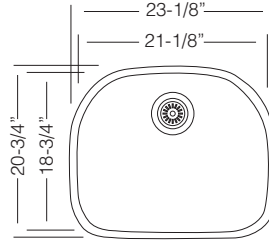

**UK D 610**

Bowl Depth 9"  
Recommended Cabinet Size 27"  
Actual Weight 20 lbs  
List Price \$ 345

Custom Accessories

23" SINGLE BOWL

**UK D 537**

Bowl Depth 10"  
Recommended Cabinet Size 24"  
Actual Weight 20 lbs  
List Price \$ 345