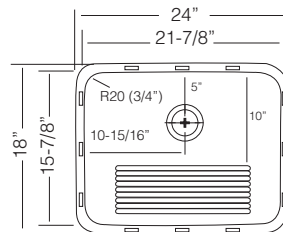

**TOLEDO** / TZ DL557

Bowl Depth 10"  
Recommended Cabinet Size 27"  
Actual Weight 25 lbs.  
**List Price \$ 815**

SD 100  
Soap Dispenser

**\$ 125**

VD 10  
Drain Set

**\$ 75**

Custom Accessories