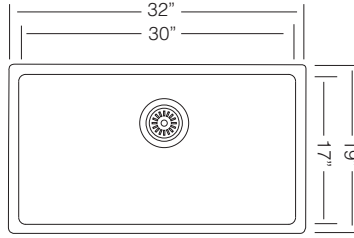

32" LARGE SINGLE BOWL

NEW

UK C811 T Bowl Depth 10"
UK C811 T ADA Bowl Depth 5"
Recommended Cabinet Size 36"
Actual Weight 25 lbs
List Price $ 965

UK C811 T
UK C811 T ADA

GRS 763 St.Steel Grid $ 175	CBS 63 Wood Cutting Board $ 145	G 21.40 Glass Cutting Board $ 145
CM 30 Colander $ 175	DR 495 Drying Rack $ 95	

Custom Accessories