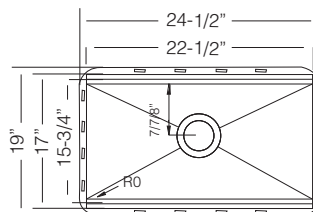

Custom Accessories

24-1/2" SINGLE BOWL  
LEDGE SINK

**ROME** / TZ S572

Bowl Depth 10"  
Recommended Cabinet Size 27"  
Actual Weight 30 lbs.  
**List Price \$ 1.475**

GRS 620  
St. Steel Grid

Included

CBS 73  
Wood  
Cutting Board