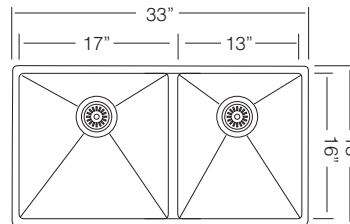

Bowl Depth 10"
Recommended Cabinet Size 36"
Actual Weight 35 lbs
List Price $ 1.205

GRS 432
St.Steel Grid

$ 145

$ 215

GRS 331
St.Steel Grid

$ 125

CL 406
St.Steel Colander

$ 175

CT 10
St.Steel Colander

$ 175

CBS 90
Wood Cutting Board

$ 145

DR 455
Drying Rack

$ 90

Custom Accessories

23-1/2" 1-1/2 BOWL