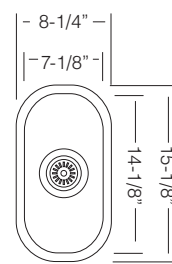

9-1/2" PREP BOWL  
9-1/2" x 17"

**UK D 210**

Bowl Depth 7"  
Recommended Cabinet Size 12"  
Actual Weight 8 lbs  
List Price \$ 230

8-1/4" PREP BOWL  
8-1/4" x 15-1/8"

**UK D 181**

Bowl Depth 6"  
Recommended Cabinet Size 12"  
Actual Weight 8 lbs  
List Price \$ 215