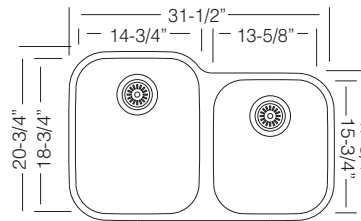

Bowl Depth 9"
Recommended Cabinet Size 36"
Actual Weight 30 lbs
List Price $ 425

GRS 377
St.Steel Grid

$ 135

RB 376
St.Steel Grid

$ 145

GRS 346
St.Steel Grid

$ 125

DR 455
Drying Rack

$ 90

CBS 59
Wood
Cutting Board

$ 145

Custom Accessories

31-1/4" 1-1/2 BOWL