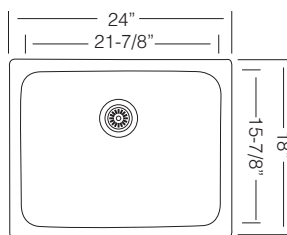

UKINOX SIENNA SERIES

Classic Single Bowl

18 GA

30-1/2" LARGE SINGLE BOWL

UK D 759

Bowl Depth 9"
Recommended Cabinet Size 33"
Actual Weight 25 lbs
List Price $ 755

Custom Accessories

24" SINGLE BOWL

UK D 610

Bowl Depth 9"
Recommended Cabinet Size 27"
Actual Weight 20 lbs
List Price $ 345

Custom Accessories