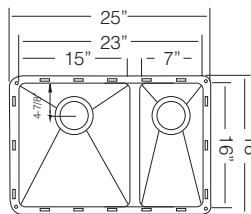

**\$ 175**

DR 425  
Drying Rack

**\$ 90**

Custom Accessories

25" 1-1/2 BOWL

**BERLIN** / TZ RS380.73

Bowl Depth 10"  
Recommended Cabinet Size 27"  
Actual Weight 30 lbs.  
**List Price \$ 1.255**

GRS 380  
St.Steel Grid