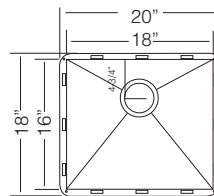

Bowl Depth 10"
Recommended Cabinet Size 24"
Actual Weight 20 lbs.
List Price $ 815

GRS 457
St.Steel Grid

$ 145

CBS 90
Wood
Cutting Board

$ 145

CC 90
Hardwood Cutting Board
w/st. Steel Colander

$ 215

CL 406
St.Steel Colander

$ 175

CT 10
St.Steel Colander

$ 175

DR 455
Drying Rack

$ 90

Custom Accessories

What may seem like a tiny detail to you is actually a huge step forward in the sink and countertop industry.