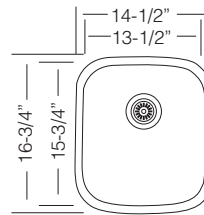

CBS 76  
Wood Cutting Board

\$ 145

DR 495  
Drying Rack

\$ 95

Custom Accessories

14-1/2" SINGLE BOWL  
BAR SINK

**UK D 345**

Bowl Depth 9"  
Recommended Cabinet Size 18"  
Actual Weight 15 lbs  
List Price \$ 295