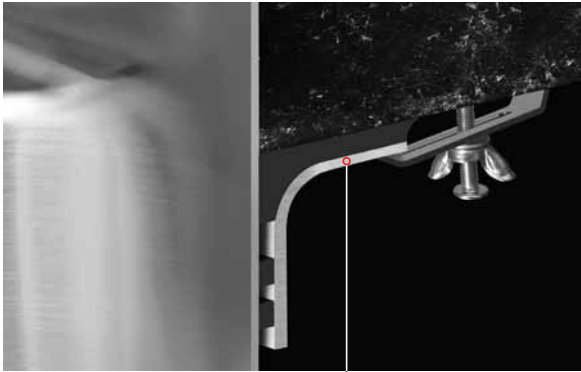

Traditional undermount

TopZero Flush-mount

Watch TopZero Sink Installation video on [YouTube](#)

The present invention is directed to a system comprising a rimless stainless steel sink structured and disposed to be integrated to granite, quartz, porcelain, marble or any solid surface.

The beauty and sleek elegance of seamless look offers aesthetics and hygiene to any kitchen design.

MADE IN EUROPE

It's all about The Rimless Edge. The edge of TopZero Sink is flush to the top of your countertop instead of underneath.