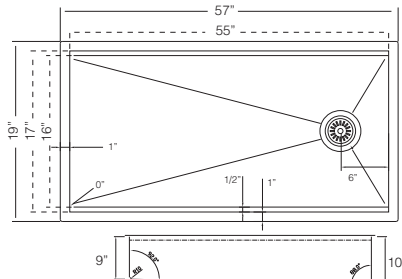

### 57" XXX LARGE SINGLE BOWL

**NEW**

**UK WT 1448**

Bowl Depth 10"  
Recommended Cabinet Size 60"  
Actual Weight 55 lbs  
List Price \$ 3,245

GRS 1397 St.Steel Grid	CBS 90 Wood Cutting Board	CBS 91XL Wood Cutting Board
	 Included	 Included
<b>\$ 275</b>	CC 91 XL Hardwood Cutting Board w/st. Steel Colander	CM 30 Colander
DR 425 Drying Rack		
 Included	<b>\$ 245</b>	<b>\$ 175</b>
Custom Accessories		