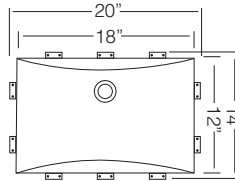

Bowl Depth 6-1/2"
Actual Weight 10 lbs.
List Price $ 499

SD 100
Soap Dispenser

$ 125

VD 10
Drain Set

$ 75

Custom Accessories