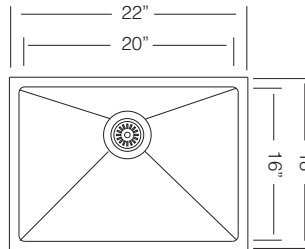

Bowl Depth 10"
Recommended Cabinet Size 24"
Actual Weight 20 lbs
List Price $ 790

$ 155

$ 145

$ 215

$ 175

$ 175

$ 90

Custom Accessories