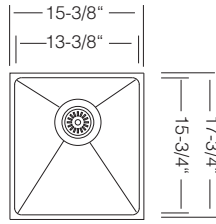

16 GA
Bowl Depth 40"
Recommended Cabinet Size 18"
Actual Weight 20 lbs
List Price $ 720

$ 125

$ 145

$ 145

$ 175

$ 85

Custom Accessories