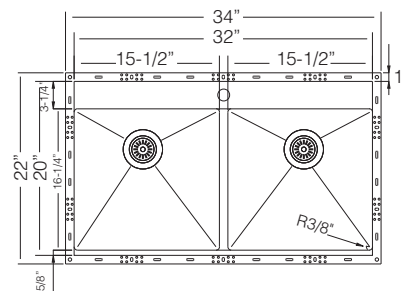

Bowl Depth 10"
Recommended Cabinet Size 36"
Actual Weight 40 lbs.
List Price $ 2.390

GRS 380 M
St. Steel Grid

$ 135

$ 215

Custom Accessories

CBS 90
Wood
Cutting Board

$ 145

CT 11
Steel Colander

$ 175

DR 495
Drying Rack

$ 90

CM 30

$ 175