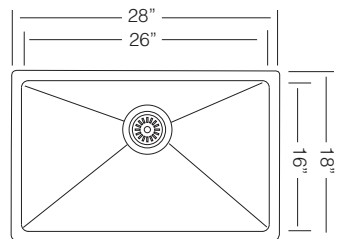

28" SINGLE BOWL

Bowl Depth 10"
Recommended Cabinet Size 33"
Actual Weight 30 lbs
List Price $ 845

UK RS 710

GRS 660 St.Steel Grid $ 165	CBS 90 Wood Cutting Board $ 145	CC 90 Hardwood Cutting Board w/st. Steel Colander $ 215
CL 406 St.Steel Colander $ 175	CT 10 St.Steel Colander $ 175	DR 455 Drying Rack $ 90

Custom Accessories