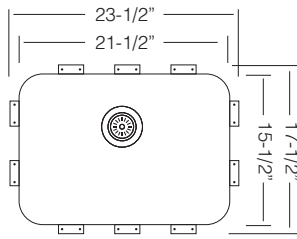

Bowl Depth 9"
Recommended Cabinet Size 27"
Actual Weight 20 lbs.
List Price $ 780

GRS 556
St. Steel Grid

$ 145

DR 425
Drying Rack

$ 85

CBS 10
Wood
Cutting Board

$ 145

Custom Accessories