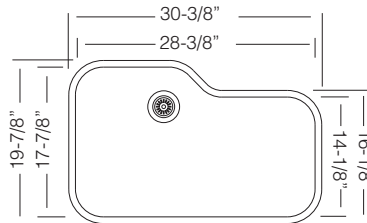

**D 181**

SIENNA UK D 759

**UKINOX MINT SERIES**

1-3/4" Design Asymetric Large Single Bowl

18 GA

30" LARGE SINGLE BOWL

**UK DX 760**

Bowl Depth 9"  
Recommended Cabinet Size 33"  
Actual Weight 25 lbs  
List Price \$ 825