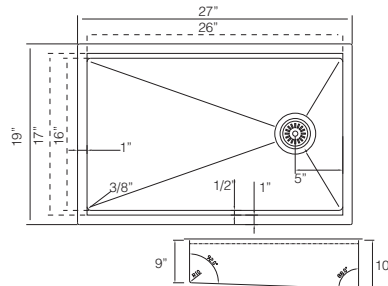

27" WORKSTATION

Reversible

Bowl Depth 10"
Recommended Cabinet Size 30"
Actual Weight 35 lbs
List Price $ 1.075

GRS 686
Bottom Grid

Included

CBS 90
Wood
Cutting Board

Included

DR 425
Drying Rack

Included

CC 90
Hardwood Cutting Board
w/st Steel Colander

$ 215

CM 30
Colander

$ 175

Custom Accessories

NEW UK WS 686