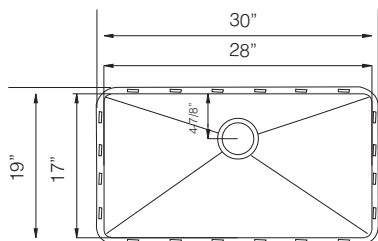

Custom Accessories

33" LARGE SINGLE BOWL

**LYON** / TZ RS787

Bowl Depth 10"  
Recommended Cabinet Size 36"  
Actual Weight 35 lbs.  
**List Price \$ 1.455**

Custom Accessories

30" LARGE SINGLE BOWL

**NEW**

**PARMA** / TZ RS711