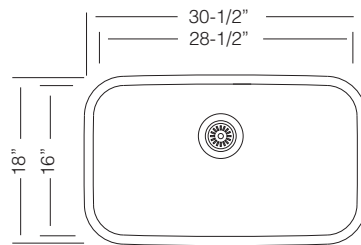

## UKINOX SIENNA SERIES

Classic Single Bowl

18 GA

30-1/2" LARGE SINGLE BOWL

**UK D 759**

Bowl Depth 9"  
Recommended Cabinet Size 33"  
Actual Weight 25 lbs  
List Price \$ 755

Custom Accessories

24" SINGLE BOWL