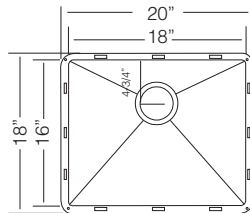

20" SINGLE BOWL

Bowl Depth 10"
Recommended Cabinet Size 24"
Actual Weight 20 lbs.
List Price $ 815

BASEL / TZ RS457

GRS 457 St. Steel Grid	CBS 90 Wood Cutting Board	CC 90 Hardwood Cutting Board w/ St. Steel Colander
$ 145	$ 145	$ 215
CL 406 St. Steel Colander	CT 10 St. Steel Colander	DR 455 Drying Rack
$ 175	$ 175	$ 90

Custom Accessories