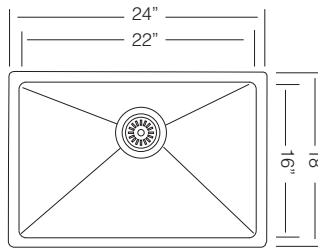

Bowl Depth 12"
Recommended Cabinet Size 27"
Actual Weight 25 lbs
List Price $ 985

Custom Accessories