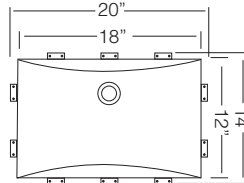

20" VANITY SINK  
16 GA Rimless

**GOTEORG** / TZ VS458

Bowl Depth 7"  
Actual Weight 10 lbs.  
**List Price \$ 475**

SD 100  
Soap Dispenser

**\$ 125**

VD 10  
Drain Set

**\$ 75**

Custom Accessories