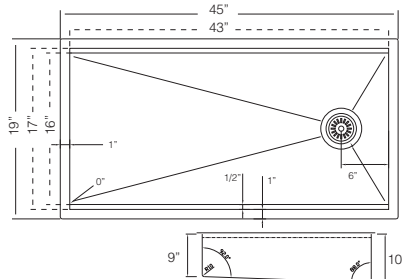

Bowl Depth 10"
Recommended Cabinet Size 48"
Actual Weight 45 lbs
List Price $ 2,675

GRS 1092 St.Steel Grid	CBS 90 Wood Cutting Board	CBS 91XL Wood Cutting Board
	Included	Included
$ 235	CC 91XL Hardwood Cutting Board w/st. Steel Colander	CM 30 Colander
DR 425 Drying Rack		
Included	$ 215	$ 175
Custom Accessories