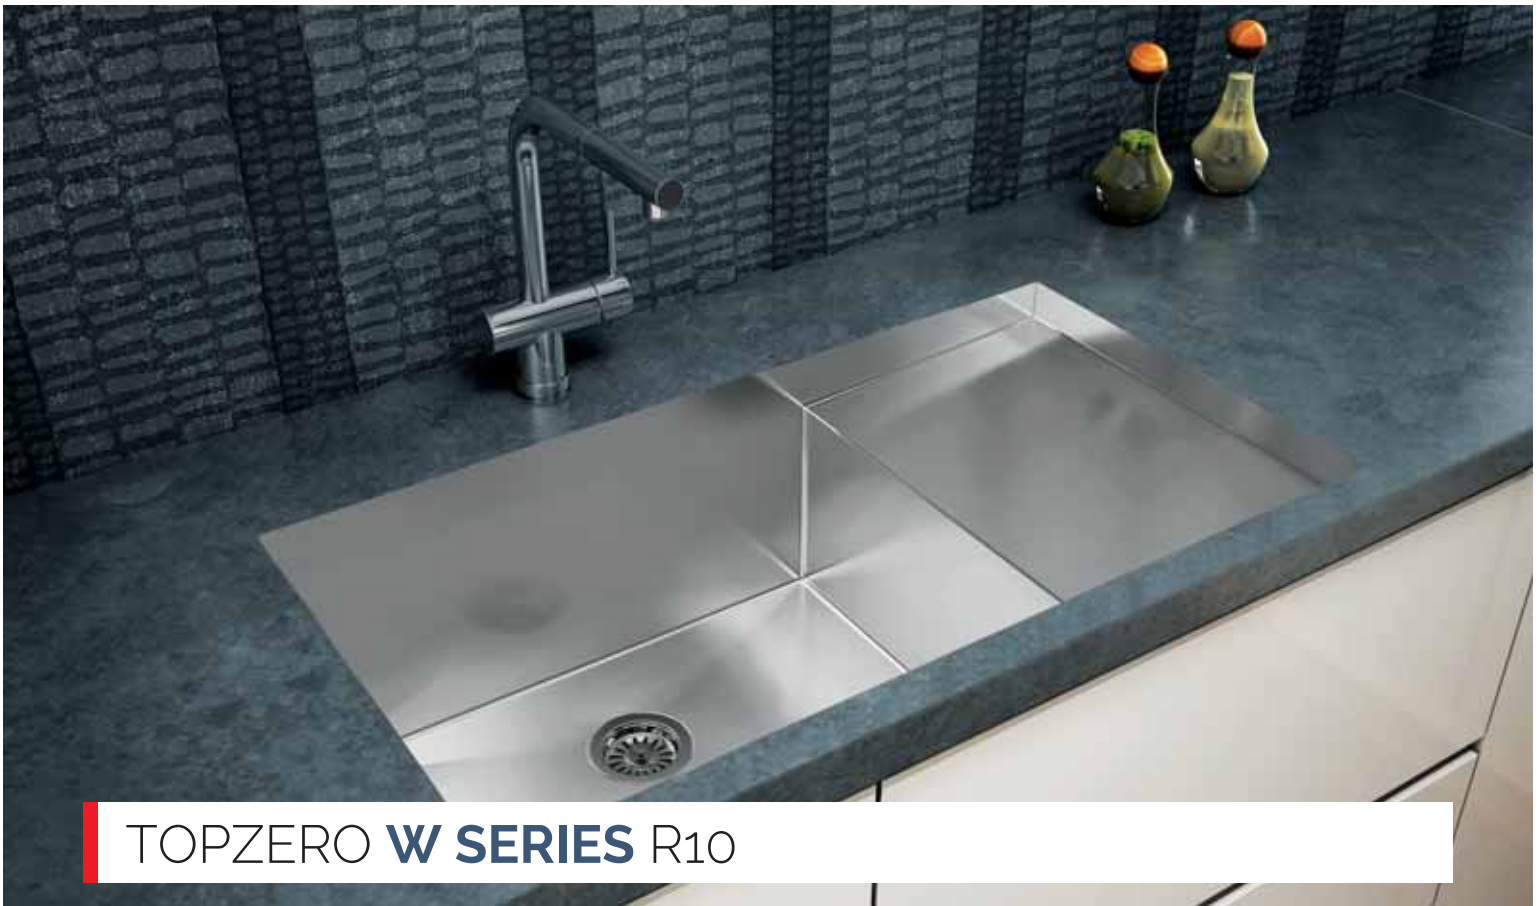

TOPZERO **W SERIES** R10

Contemporary Single Bowl with Drain Board

16 GA Rimless

33" MEDIUM SINGLE BOWL
WITH 11" DRAINER