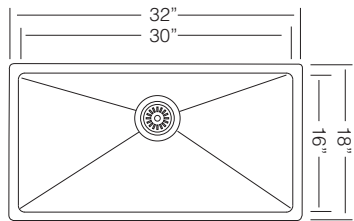

32" LARGE SINGLE BOWL

18 GA
Bowl Depth 10"
Recommended Cabinet Size 36"
Actual Weight 25 lbs
List Price $ 720

UK C810

GRS 745 St.Steel Grid $ 175	CBS 90 Wood Cutting Board $ 145	CC 90 Hardwood Cutting Board w/st. Steel Colander $ 215
CL 406 St.Steel Colander $ 175	CT 10 St.Steel Colander $ 175	DR 455 Drying Rack $ 90

Custom Accessories