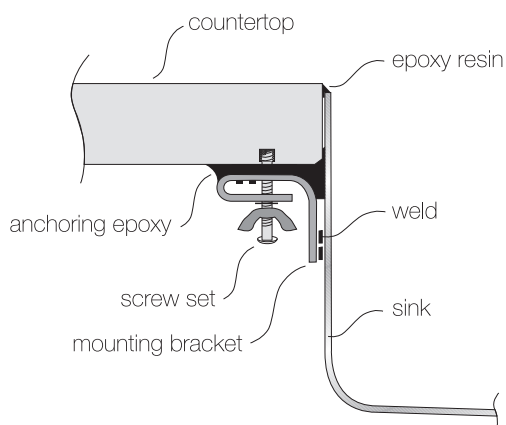

TOPZERO®

BOLOGNA TZ Z762

Seamless Edge Stainless Steel Sink

GENERAL

Fine quality sink bowls formed of 16 gauge BA 304 18/10 nickel bearing stainless steel.

DESIGN FEATURES

Bowl Depth : 10"
Finish : Soft Satin Finish
Underside : Sound absorbing pads and special paint
Drain Opening : 3-1/2"

OPTIONAL ACCESSORIES

Stainless Steel Bottom Grid
Bamboo Cutting Board
Glass Cutting Board
Stainless Steel Colander
Stainless Steel Drying Rack

SINK DIMENSIONS (INCHES)

SPECIFICATIONS

"U.S. and Foreign Patents Pending"

INSTALLATION PROFILE *

Watch the TopZero Sink
Installation video on [YouTube](#)

follow / like us @