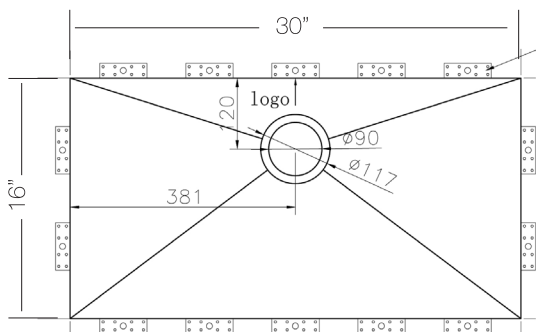

TOPZERO®

BOLOGNA TZ Z762

Seamless Edge Stainless Steel Sink

GENERAL

Fine quality sink bowls formed of 16 gauge BA 304 18/10 nickel bearing stainless steel.

DESIGN FEATURES

Bowl Depth : 10"
Finish : Soft Satin Finish
Underside : Sound absorbing pads and special paint
Drain Opening : 3-1/2"

OPTIONAL ACCESSORIES

Stainless Steel Bottom Grid
Bamboo Cutting Board
Glass Cutting Board
Stainless Steel Colander
Stainless Steel Drying Rack

SINK DIMENSIONS (INCHES)

SPECIFICATIONS

"U.S. and Foreign Patents Pending"