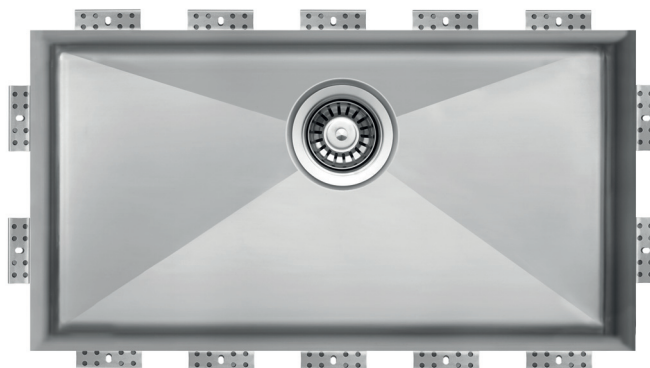

TOPZERO®

BOLOGNA TZ Z762

Seamless Edge Stainless Steel Sink

GENERAL

Fine quality sink bowls formed of 16 gauge BA 304 18/10 nickel bearing stainless steel.

DESIGN FEATURES

Bowl Depth : 10"
Finish : Soft Satin Finish
Underside : Sound absorbing pads and special paint
Drain Opening : 3-1/2"

OPTIONAL ACCESSORIES

Stainless Steel Bottom Grid
Bamboo Cutting Board
Glass Cutting Board
Stainless Steel Colander
Stainless Steel Drying Rack

SINK DIMENSIONS (INCHES)

SPECIFICATIONS

"U.S. and Foreign Patents Pending"

INSTALLATION PROFILE *

Watch the TopZero Sink
Installation video on [YouTube](#)

follow / like us @