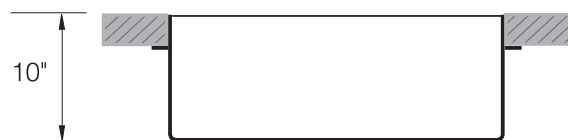

TOPZERO®

BOLOGNA TZ Z762

Seamless Edge Stainless Steel Sink

GENERAL

Fine quality sink bowls formed of 16 gauge BA 304 18/10 nickel bearing stainless steel.

DESIGN FEATURES

Bowl Depth : 10"
Finish : Soft Satin Finish
Underside : Sound absorbing pads and special paint
Drain Opening : 3-1/2"

OPTIONAL ACCESSORIES

Stainless Steel Bottom Grid
Bamboo Cutting Board
Glass Cutting Board
Stainless Steel Colander
Stainless Steel Drying Rack

SINK DIMENSIONS (INCHES)

SPECIFICATIONS

"U.S. and Foreign Patents Pending"