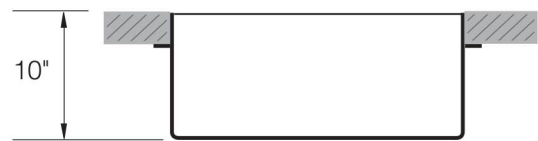

"Patented in USA; Foreign Patents Pending"