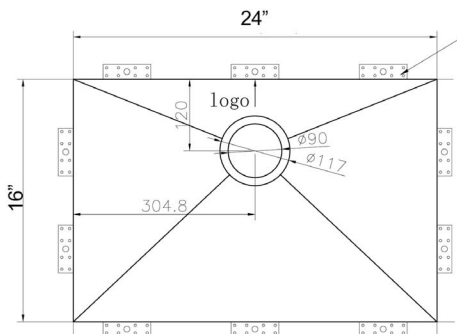

TOPZERO®

OXFORD TZ Z609

Seamless Edge Stainless Steel Sink

GENERAL

Fine quality sink bowls formed of 16 gauge BA 304 18/10 nickel bearing stainless steel.

DESIGN FEATURES

Bowl Depth : 10"
Finish : Soft Satin Finish
Underside : Sound absorbing pads and special paint
Drain Opening : 3-1/2"

OPTIONAL ACCESSORIES

Stainless Steel Bottom Grid
Bamboo Cutting Board
Glass Cutting Board
Stainless Steel Colander
Stainless Steel Drying Rack

SINK DIMENSIONS (INCHES)

INSTALLATION PROFILE *

Watch the TopZero Sink
Installation video on [YouTube](#)