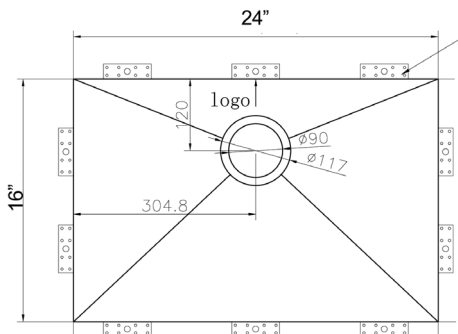

TOPZERO®

OXFORD TZ Z609

Seamless Edge Stainless Steel Sink

GENERAL

Fine quality sink bowls formed of 16 gauge BA 304 18/10 nickel bearing stainless steel.

DESIGN FEATURES

Bowl Depth : 10"
Finish : Soft Satin Finish
Underside : Sound absorbing pads and special paint
Drain Opening : 3-1/2"

OPTIONAL ACCESSORIES

Stainless Steel Bottom Grid
Bamboo Cutting Board
Glass Cutting Board
Stainless Steel Colander
Stainless Steel Drying Rack

SINK DIMENSIONS (INCHES)

INSTALLATION PROFILE *

Watch the TopZero Sink
Installation video on [YouTube](#)