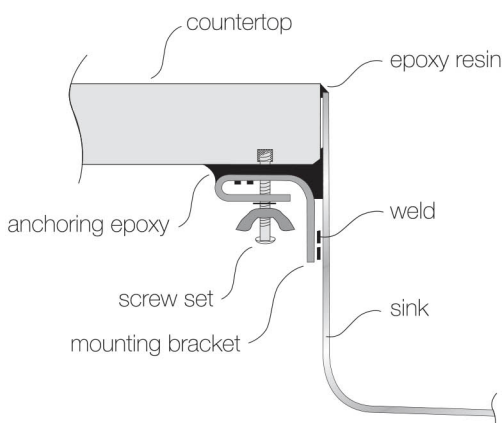

TOPZERO®

OXFORD TZ Z609

Seamless Edge Stainless Steel Sink

GENERAL

Fine quality sink bowls formed of 16 gauge BA 304 18/10 nickel bearing stainless steel.

DESIGN FEATURES

Bowl Depth : 10"
Finish : Soft Satin Finish
Underside : Sound absorbing pads and special paint
Drain Opening : 3-1/2"

OPTIONAL ACCESSORIES

Stainless Steel Bottom Grid
Bamboo Cutting Board
Glass Cutting Board
Stainless Steel Colander
Stainless Steel Drying Rack

SINK DIMENSIONS (INCHES)

INSTALLATION PROFILE *

Watch the TopZero Sink
Installation video on [YouTube](#)