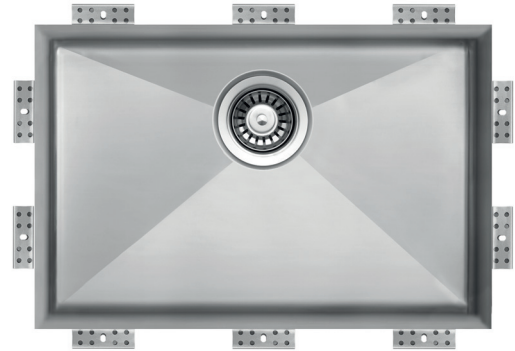

SPECIFICATIONS