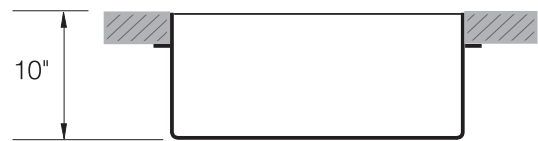

"U.S. and Foreign Patents Pending"