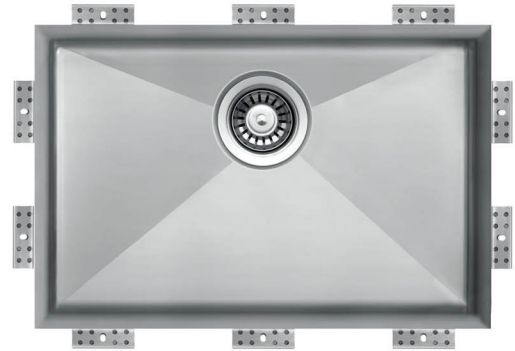

SPECIFICATIONS