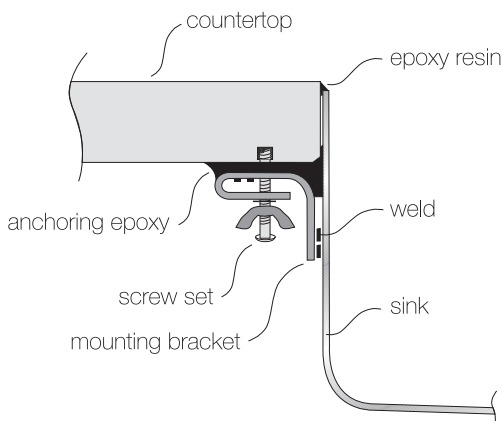

TOPZERO®

OXFORD TZ Z609

Seamless Edge Stainless Steel Sink

GENERAL

Fine quality sink bowls formed of 16 gauge BA 304 18/10 nickel bearing stainless steel.

DESIGN FEATURES

Bowl Depth : 10"
Finish : Soft Satin Finish
Underside : Sound absorbing pads and special paint
Drain Opening : 3-1/2"

OPTIONAL ACCESSORIES

Stainless Steel Bottom Grid
Bamboo Cutting Board
Glass Cutting Board
Stainless Steel Colander
Stainless Steel Drying Rack

SINK DIMENSIONS (INCHES)

INSTALLATION PROFILE *

Watch the TopZero Sink
Installation video on [YouTube](#)