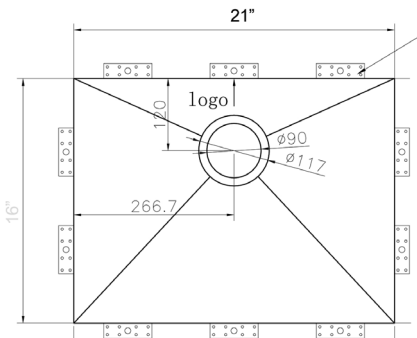

TOPZERO®

LILLE TZ Z533

Seamless Edge Stainless Steel Sink

GENERAL

Fine quality sink bowls formed of 16 gauge BA 304 18/10 nickel bearing stainless steel.

DESIGN FEATURES

Bowl Depth : 10"
Finish : Soft Satin Finish
Underside : Sound absorbing pads and special paint
Drain Opening : 3-1/2"

OPTIONAL ACCESSORIES

Stainless Steel Bottom Grid
Bamboo Cutting Board
Glass Cutting Board
Stainless Steel Colander
Stainless Steel Drying Rack

SINK DIMENSIONS (INCHES)

INSTALLATION PROFILE *

Watch the TopZero Sink
Installation video on [YouTube](#)