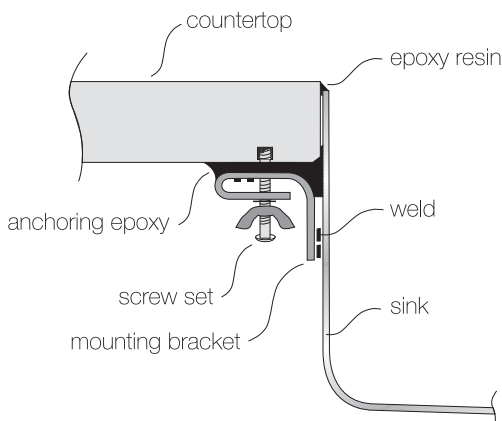

TOPZERO®

LILLE TZ Z533

Seamless Edge Stainless Steel Sink

GENERAL

Fine quality sink bowls formed of 16 gauge BA 304 18/10 nickel bearing stainless steel.

DESIGN FEATURES

Bowl Depth : 10"
Finish : Soft Satin Finish
Underside : Sound absorbing pads and special paint
Drain Opening : 3-1/2"

OPTIONAL ACCESSORIES

Stainless Steel Bottom Grid
Bamboo Cutting Board
Glass Cutting Board
Stainless Steel Colander
Stainless Steel Drying Rack

SINK DIMENSIONS (INCHES)

INSTALLATION PROFILE *

Watch the TopZero Sink
Installation video on [YouTube](#)