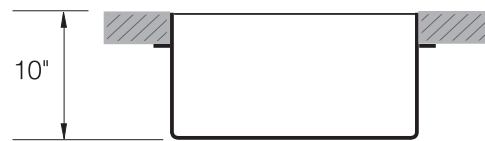

"U.S. and Foreign Patents Pending"