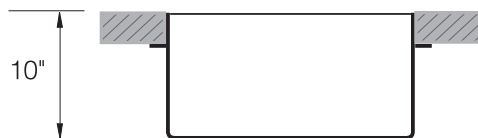

"U.S. and Foreign Patents Pending"