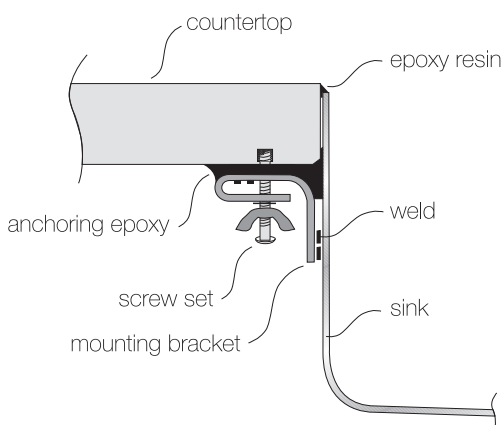

INSTALLATION PROFILE *