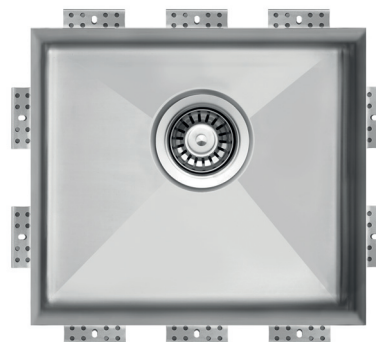

SPECIFICATIONS