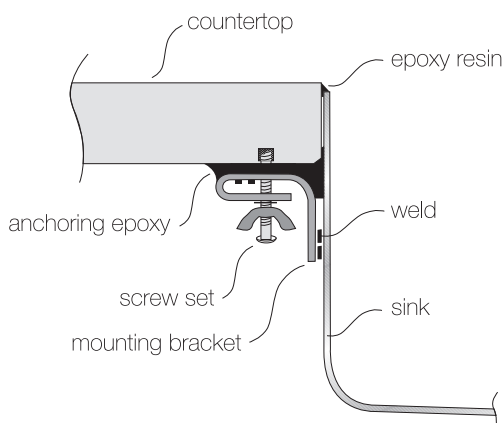

TOPZERO®

VIENNA TZ X760

Seamless Edge Stainless Steel Sink

GENERAL

Fine quality sink bowls formed of 18 gauge BA 304 18/10 nickel bearing stainless steel.

DESIGN FEATURES

Bowl Depth : 9"
Finish : Soft Satin Finish
Underside : Sound absorbing pads and special paint
Drain Opening : 3-1/2"

OPTIONAL ACCESSORIES

Stainless Steel Bottom Grid
Bamboo Cutting Board with Stainless Steel Colander
Stainless Steel Drying Rack

SINK DIMENSIONS (INCHES)

INSTALLATION PROFILE *

Watch the TopZero Sink
Installation video on [YouTube](#)