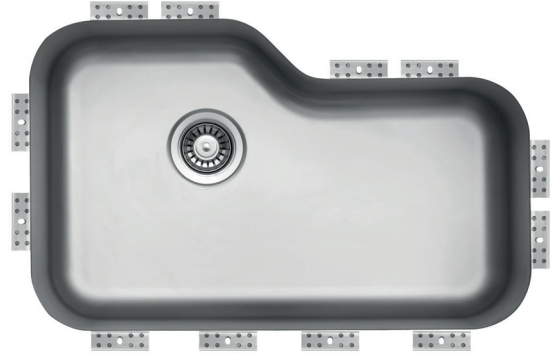

SPECIFICATIONS

"U.S. and Foreign Patents Pending"