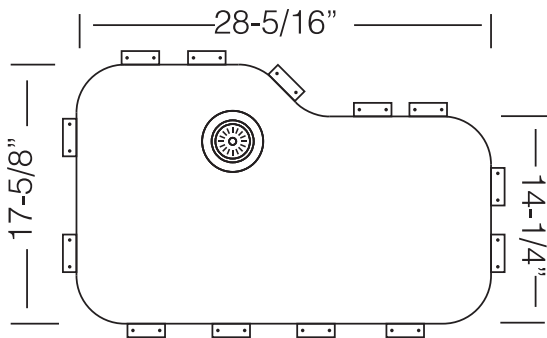

TOPZERO®

VIENNA TZ X760

Seamless Edge Stainless Steel Sink

GENERAL

Fine quality sink bowls formed of 18 gauge BA 304 18/10 nickel bearing stainless steel.

DESIGN FEATURES

Bowl Depth : 9"
Finish : Soft Satin Finish
Underside : Sound absorbing pads and special paint
Drain Opening : 3-1/2"

OPTIONAL ACCESSORIES

Stainless Steel Bottom Grid
Bamboo Cutting Board with Stainless Steel Colander
Stainless Steel Drying Rack

SINK DIMENSIONS (INCHES)

INSTALLATION PROFILE *

Watch the TopZero Sink
Installation video on [YouTube](#)