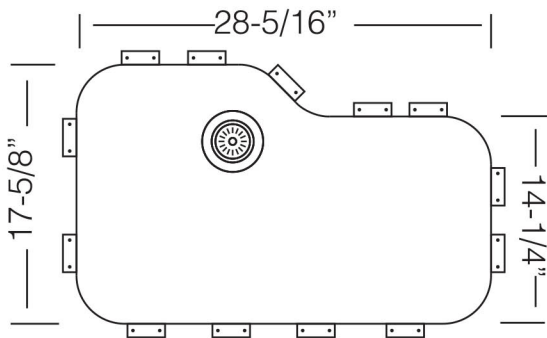

TOPZERO®

VIENNA TZ X760

Seamless Edge Stainless Steel Sink

GENERAL

Fine quality sink bowls formed of 18 gauge BA 304 18/10 nickel bearing stainless steel.

DESIGN FEATURES

Bowl Depth : 9"
Finish : Soft Satin Finish
Underside : Sound absorbing pads and special paint
Drain Opening : 3-1/2"

OPTIONAL ACCESSORIES

Stainless Steel Bottom Grid
Bamboo Cutting Board with Stainless Steel Colander
Stainless Steel Drying Rack

SINK DIMENSIONS (INCHES)

INSTALLATION PROFILE *

Watch the TopZero Sink
Installation video on [YouTube](#)