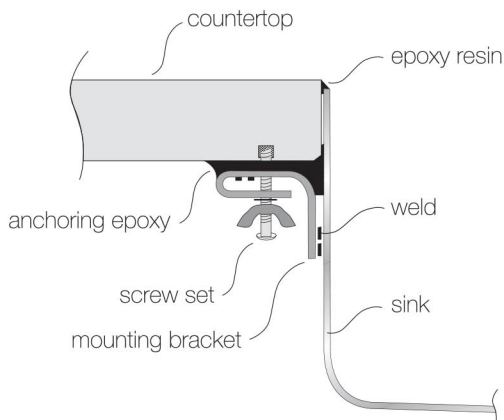

TOPZERO®

VIENNA TZ X760

Seamless Edge Stainless Steel Sink

GENERAL

Fine quality sink bowls formed of 18 gauge BA 304 18/10 nickel bearing stainless steel.

DESIGN FEATURES

Bowl Depth : 9"
Finish : Soft Satin Finish
Underside : Sound absorbing pads and special paint
Drain Opening : 3-1/2"

OPTIONAL ACCESSORIES

Stainless Steel Bottom Grid
Bamboo Cutting Board with Stainless Steel Colander
Stainless Steel Drying Rack

SINK DIMENSIONS (INCHES)

INSTALLATION PROFILE *

Watch the TopZero Sink
Installation video on [YouTube](#)