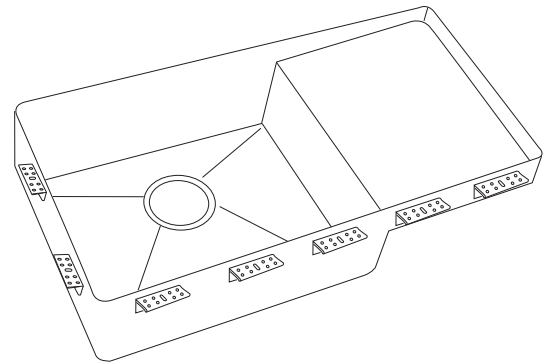

SPECIFICATIONS