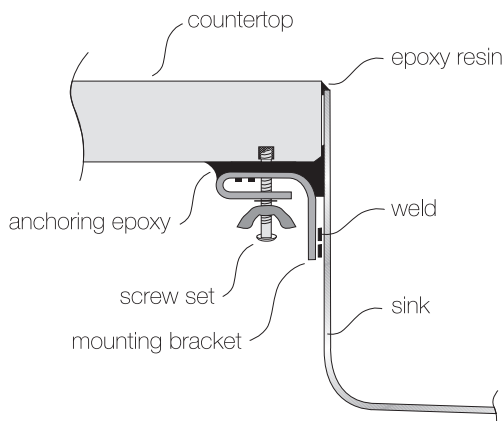

TOPZERO®

ISTANBUL TZ W790

Seamless Edge Stainless Steel Sink

GENERAL

Fine quality sink bowls formed of 18 gauge BA 304 18/10 nickel bearing stainless steel.

DESIGN FEATURES

Bowl Depth : 10"
Finish : Soft Satin Finish
Underside : Sound absorbing pads
and special paint
Drain Opening : 3-1/2"

OPTIONAL ACCESSORIES

Stainless Steel Bottom Grid
Bamboo Cutting Board
Glass Cutting Board
Stainless Steel Colander
Stainless Steel Drying Rack

SINK DIMENSIONS (INCHES)

INSTALLATION PROFILE *

Watch the TopZero Sink
Installation video on [YouTube](#)