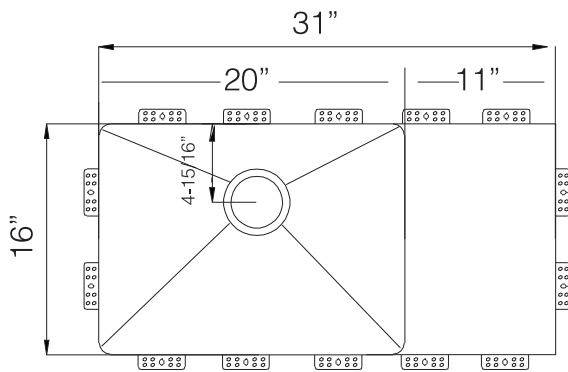

TOPZERO®

ISTANBUL TZ W790

Seamless Edge Stainless Steel Sink

GENERAL

Fine quality sink bowls formed of 18 gauge BA 304 18/10 nickel bearing stainless steel.

DESIGN FEATURES

Bowl Depth : 10"
Finish : Soft Satin Finish
Underside : Sound absorbing pads
and special paint
Drain Opening : 3-1/2"

OPTIONAL ACCESSORIES

Stainless Steel Bottom Grid
Bamboo Cutting Board
Glass Cutting Board
Stainless Steel Colander
Stainless Steel Drying Rack

SINK DIMENSIONS (INCHES)

INSTALLATION PROFILE *

Watch the TopZero Sink
Installation video on [YouTube](#)