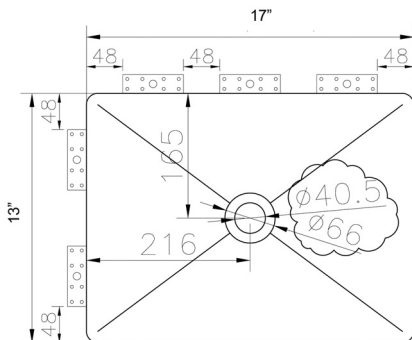

TOPZERO®

GLASGOW

TZ VS432 Bathroom Sink

Seamless Edge Stainless Steel Sink

GENERAL

Fine quality sink bowls formed of 16 gauge BA 304 18/10 nickel bearing stainless steel.

DESIGN FEATURES

Bowl Depth : 6"
Finish : Soft Satin Finish
Underside : Sound absorbing pads and special paint
Drain Opening : 3-1/2"

OPTIONAL ACCESSORIES

Drain Set
Soap Dispenser

SINK DIMENSIONS (INCHES)

INSTALLATION PROFILE *

Watch the TopZero Sink
Installation video on [YouTube](#)

SPECIFICATIONS

"U.S. and Foreign Patents Pending"

follow / like us @