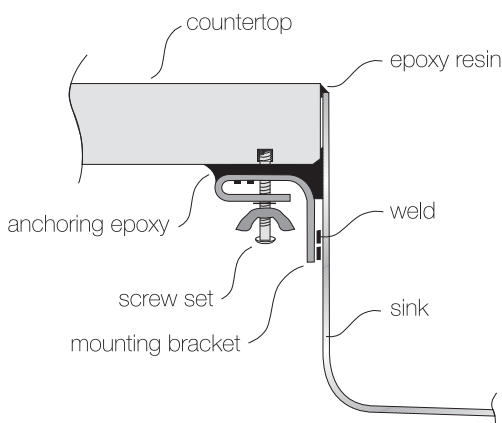

TOPZERO®

GLASGOW

TZ VS432 Bathroom Sink

Seamless Edge Stainless Steel Sink

GENERAL

Fine quality sink bowls formed of 16 gauge BA 304 18/10 nickel bearing stainless steel.

DESIGN FEATURES

Bowl Depth : 6"
Finish : Soft Satin Finish
Underside : Sound absorbing pads and special paint
Drain Opening : 3-1/2"

OPTIONAL ACCESSORIES

Drain Set
Soap Dispenser

SINK DIMENSIONS (INCHES)

INSTALLATION PROFILE *

Watch the TopZero Sink
Installation video on [YouTube](#)

SPECIFICATIONS

"U.S. and Foreign Patents Pending"

follow / like us @