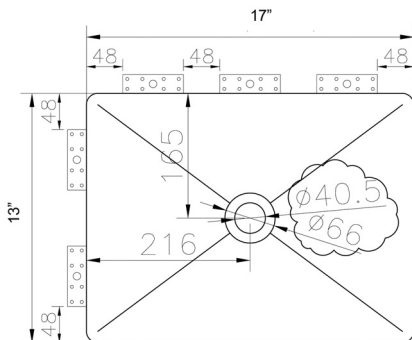

TOPZERO®

EDINBURGH

TZ VE432 Bathroom Sink

Seamless Edge Stainless Steel Sink

GENERAL

Fine quality sink bowls formed of 16 gauge BA 304 18/10 nickel bearing stainless steel.

DESIGN FEATURES

Bowl Depth : 6"
Finish : Soft Satin Finish
Underside : Sound absorbing pads and special paint
Drain Opening : 3-1/2"

OPTIONAL ACCESSORIES

Drain Set
Soap Dispenser

SINK DIMENSIONS (INCHES)

INSTALLATION PROFILE *

Watch the TopZero Sink
Installation video on [YouTube](#)

SPECIFICATIONS

"U.S. and Foreign Patents Pending"

follow / like us @