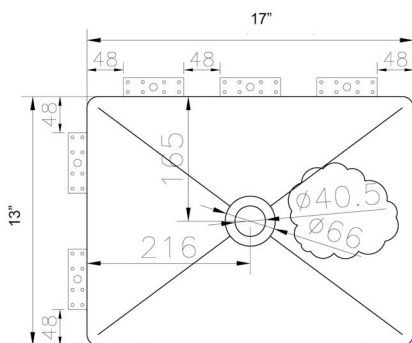

TOPZERO®

EDINBURGH

TZ VE432 Bathroom Sink

Seamless Edge Stainless Steel Sink

GENERAL

Fine quality sink bowls formed of 16 gauge BA 304 18/10 nickel bearing stainless steel.

DESIGN FEATURES

Bowl Depth : 6"
Finish : Soft Satin Finish
Underside : Sound absorbing pads and special paint
Drain Opening : 3-1/2"

OPTIONAL ACCESSORIES

Drain Set
Soap Dispenser

SINK DIMENSIONS (INCHES)

INSTALLATION PROFILE *

Watch the TopZero Sink
Installation video on [YouTube](#)

SPECIFICATIONS

"Patented in USA; Foreign Patents Pending"