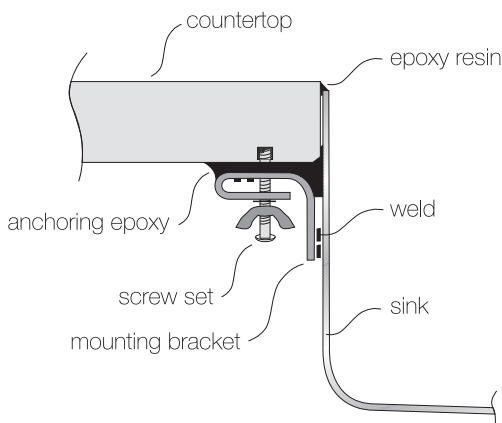

TOPZERO®

EDINBURGH

TZ VE432 Bathroom Sink

Seamless Edge Stainless Steel Sink

GENERAL

Fine quality sink bowls formed of 16 gauge BA 304 18/10 nickel bearing stainless steel.

DESIGN FEATURES

Bowl Depth : 6"
Finish : Soft Satin Finish
Underside : Sound absorbing pads and special paint
Drain Opening : 3-1/2"

OPTIONAL ACCESSORIES

Drain Set
Soap Dispenser

SINK DIMENSIONS (INCHES)

INSTALLATION PROFILE *

Watch the TopZero Sink
Installation video on [YouTube](#)

SPECIFICATIONS

"U.S. and Foreign Patents Pending"

follow / like us @