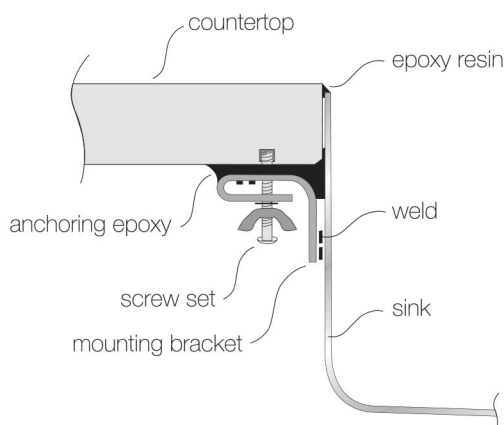

TOPZERO®

EDINBURGH

TZ VE432 Bathroom Sink

Seamless Edge Stainless Steel Sink

GENERAL

Fine quality sink bowls formed of 16 gauge BA 304 18/10 nickel bearing stainless steel.

DESIGN FEATURES

Bowl Depth : 6"
Finish : Soft Satin Finish
Underside : Sound absorbing pads and special paint
Drain Opening : 3-1/2"

OPTIONAL ACCESSORIES

Drain Set
Soap Dispenser

SINK DIMENSIONS (INCHES)

INSTALLATION PROFILE *

Watch the TopZero Sink
Installation video on [YouTube](#)

SPECIFICATIONS

"Patented in USA; Foreign Patents Pending"