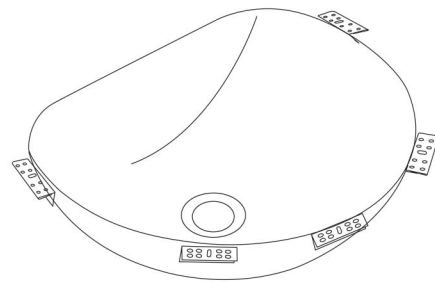

TOPZERO®

RIGA TZ VE390

Porcelain Enamel Bathroom Sink

GENERAL

Fine quality sink bowls formed of 18 gauge BA 304 18/10 nickel bearing stainless steel.

DESIGN FEATURES

Bowl Depth : 7"
Finish : Soft Satin Finish
Underside : Sound absorbing pads and special paint
Drain Opening : 3-1/2"

OPTIONAL ACCESSORIES

Drain Set
Soap Dispenser

SINK DIMENSIONS (INCHES)

INSTALLATION PROFILE *

Watch the TopZero Sink
Installation video on [YouTube](#)

SPECIFICATIONS

"Patented in USA; Foreign Patents Pending"