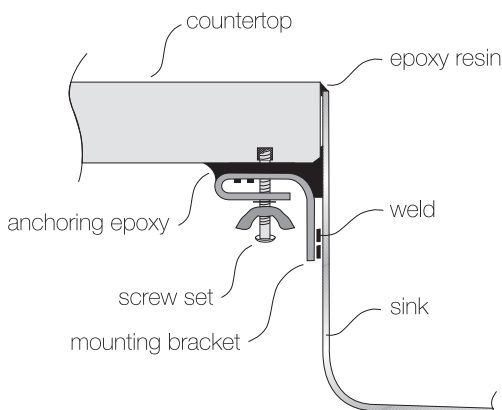

Watch the TopZero Sink
Installation video on [YouTube](#)