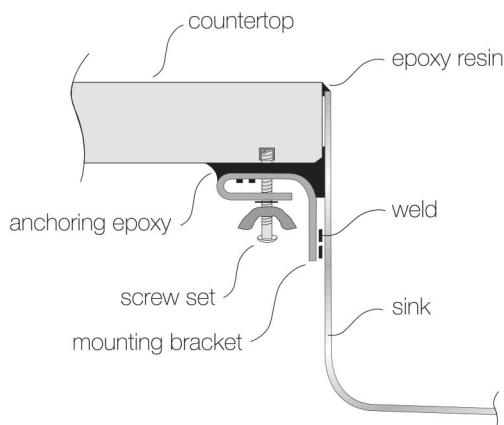

TOPZERO®

RIGA TZ VE390

Porcelain Enamel Bathroom Sink

GENERAL

Fine quality sink bowls formed of 18 gauge BA 304 18/10 nickel bearing stainless steel.

DESIGN FEATURES

Bowl Depth : 7"
Finish : Soft Satin Finish
Underside : Sound absorbing pads and special paint
Drain Opening : 3-1/2"

OPTIONAL ACCESSORIES

Drain Set
Soap Dispenser

SINK DIMENSIONS (INCHES)

INSTALLATION PROFILE *

Watch the TopZero Sink
Installation video on [YouTube](#)

SPECIFICATIONS

"Patented in USA; Foreign Patents Pending"