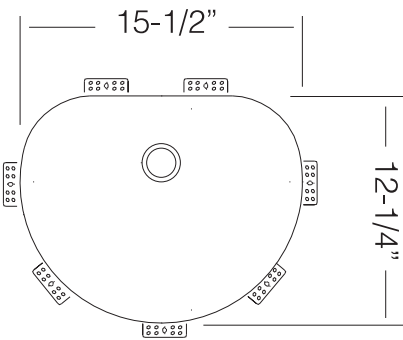

### GENERAL

Fine quality sink bowls formed of 18 gauge BA 304 18/10 nickel bearing stainless steel.

### DESIGN FEATURES

Bowl Depth : 7"  
Finish : Soft Satin Finish  
Underside : Sound absorbing pads and special paint  
Drain Opening : 3-1/2"

### SINK DIMENSIONS (INCHES)