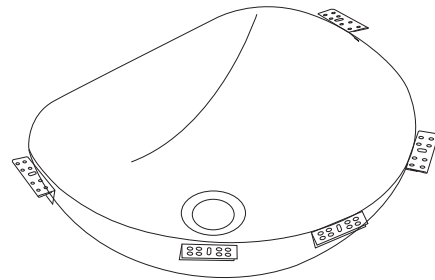

SPECIFICATIONS

"U.S. and Foreign Patents Pending"

follow / like us @