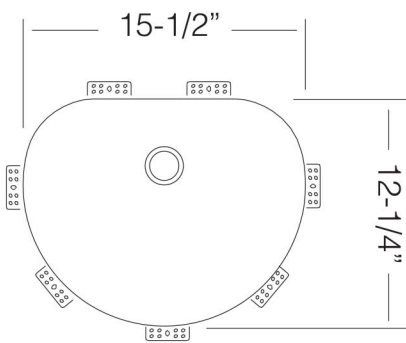

TOPZERO®

RIGA TZ VE390

Porcelain Enamel Bathroom Sink

GENERAL

Fine quality sink bowls formed of 18 gauge BA 304 18/10 nickel bearing stainless steel.

DESIGN FEATURES

Bowl Depth : 7"
Finish : Soft Satin Finish
Underside : Sound absorbing pads and special paint
Drain Opening : 3-1/2"

OPTIONAL ACCESSORIES

Drain Set
Soap Dispenser

SINK DIMENSIONS (INCHES)

INSTALLATION PROFILE *

Watch the TopZero Sink
Installation video on [YouTube](#)

SPECIFICATIONS

"Patented in USA; Foreign Patents Pending"