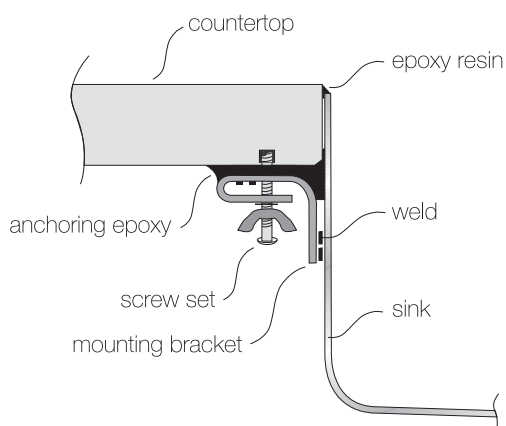

TOPZERO®

HELSINKI TZ VE330

Porcelain Enamel Bathroom Sink

GENERAL

Fine quality sink bowls formed of 18 gauge BA 304 18/10 nickel bearing stainless steel.

DESIGN FEATURES

Bowl Depth : 7"
Finish : Soft Satin Finish
Underside : Sound absorbing pads and special paint
Drain Opening : 3-1/2"

OPTIONAL ACCESSORIES

Drain Set
Soap Dispenser

SINK DIMENSIONS (INCHES)

INSTALLATION PROFILE *

Watch the TopZero Sink
Installation video on [YouTube](#)

SPECIFICATIONS

"U.S. and Foreign Patents Pending"

follow / like us @