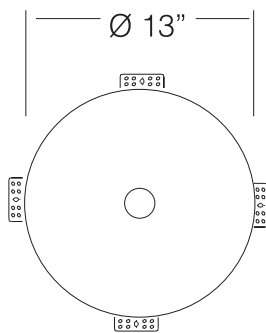

TOPZERO®

HELSINKI TZ VE330

Porcelain Enamel Bathroom Sink

GENERAL

Fine quality sink bowls formed of 18 gauge BA 304 18/10 nickel bearing stainless steel.

DESIGN FEATURES

Bowl Depth : 7"
Finish : Soft Satin Finish
Underside : Sound absorbing pads and special paint
Drain Opening : 3-1/2"

OPTIONAL ACCESSORIES

Drain Set
Soap Dispenser

SINK DIMENSIONS (INCHES)

INSTALLATION PROFILE *

Watch the TopZero Sink
Installation video on [YouTube](#)

SPECIFICATIONS

"U.S. and Foreign Patents Pending"

follow / like us @