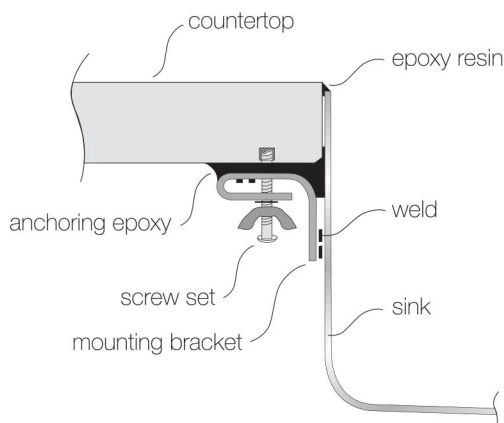

TOPZERO®

STOCKHOLM

TZ V390 Bathroom Sink

Seamless Edge Stainless Steel Sink

GENERAL

Fine quality sink bowls formed of 18 gauge BA 304 18/10 nickel bearing stainless steel.

DESIGN FEATURES

Bowl Depth : 7"
Finish : Soft Satin Finish
Underside : Sound absorbing pads and special paint
Drain Opening : 3-1/2"

OPTIONAL ACCESSORIES

Drain Set
Soap Dispenser

SINK DIMENSIONS (INCHES)

INSTALLATION PROFILE *

Watch the TopZero Sink Installation video on [YouTube](#)

SPECIFICATIONS

"Patented in USA; Foreign Patents Pending"