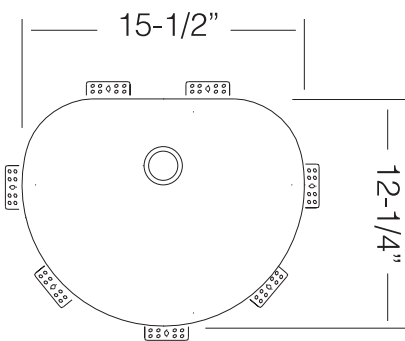

TOPZERO®

STOCKHOLM

TZ V390 Bathroom Sink

Seamless Edge Stainless Steel Sink

GENERAL

Fine quality sink bowls formed of 18 gauge BA 304 18/10 nickel bearing stainless steel.

DESIGN FEATURES

Bowl Depth : 7"
Finish : Soft Satin Finish
Underside : Sound absorbing pads and special paint
Drain Opening : 3-1/2"

OPTIONAL ACCESSORIES

Drain Set
Soap Dispenser

SINK DIMENSIONS (INCHES)

INSTALLATION PROFILE *

Watch the TopZero Sink
Installation video on [YouTube](#)

SPECIFICATIONS

"U.S. and Foreign Patents Pending"

follow / like us @