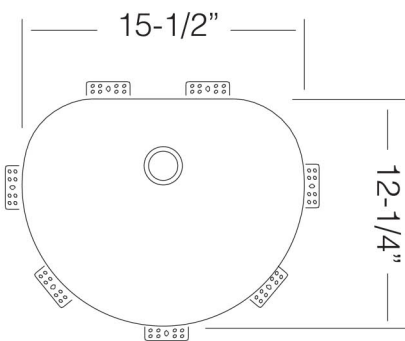

TOPZERO®

STOCKHOLM

TZ V390 Bathroom Sink

Seamless Edge Stainless Steel Sink

GENERAL

Fine quality sink bowls formed of 18 gauge BA 304 18/10 nickel bearing stainless steel.

DESIGN FEATURES

Bowl Depth : 7"
Finish : Soft Satin Finish
Underside : Sound absorbing pads and special paint
Drain Opening : 3-1/2"

OPTIONAL ACCESSORIES

Drain Set
Soap Dispenser

SINK DIMENSIONS (INCHES)

INSTALLATION PROFILE *

Watch the TopZero Sink Installation video on [YouTube](#)

SPECIFICATIONS

"Patented in USA; Foreign Patents Pending"