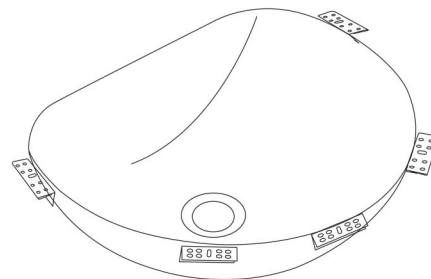

TOPZERO®

STOCKHOLM

TZ V390 Bathroom Sink

Seamless Edge Stainless Steel Sink

GENERAL

Fine quality sink bowls formed of 18 gauge BA 304 18/10 nickel bearing stainless steel.

DESIGN FEATURES

Bowl Depth : 7"
Finish : Soft Satin Finish
Underside : Sound absorbing pads and special paint
Drain Opening : 3-1/2"

OPTIONAL ACCESSORIES

Drain Set
Soap Dispenser

SINK DIMENSIONS (INCHES)

INSTALLATION PROFILE *

Watch the TopZero Sink Installation video on [YouTube](#)

SPECIFICATIONS

"Patented in USA; Foreign Patents Pending"