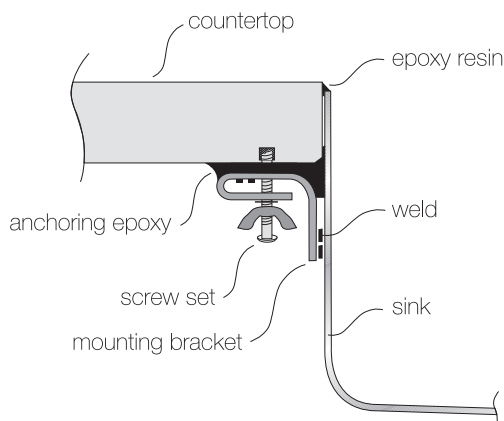

TOPZERO®

STOCKHOLM

TZ V390 Bathroom Sink

Seamless Edge Stainless Steel Sink

GENERAL

Fine quality sink bowls formed of 18 gauge BA 304 18/10 nickel bearing stainless steel.

DESIGN FEATURES

Bowl Depth : 7"
Finish : Soft Satin Finish
Underside : Sound absorbing pads and special paint
Drain Opening : 3-1/2"

OPTIONAL ACCESSORIES

Drain Set
Soap Dispenser

SINK DIMENSIONS (INCHES)

INSTALLATION PROFILE *

Watch the TopZero Sink
Installation video on [YouTube](#)

SPECIFICATIONS

"U.S. and Foreign Patents Pending"

follow / like us @