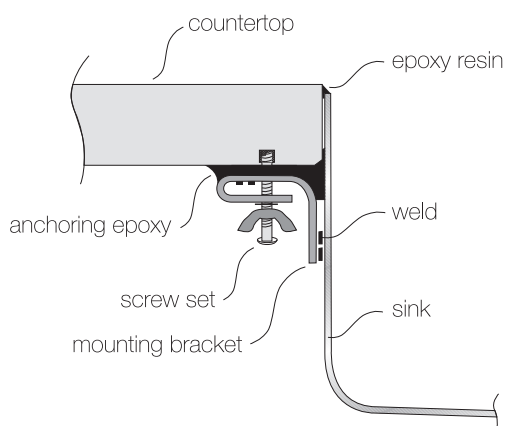

Watch the TopZero Sink Installation video on [YouTube](#)