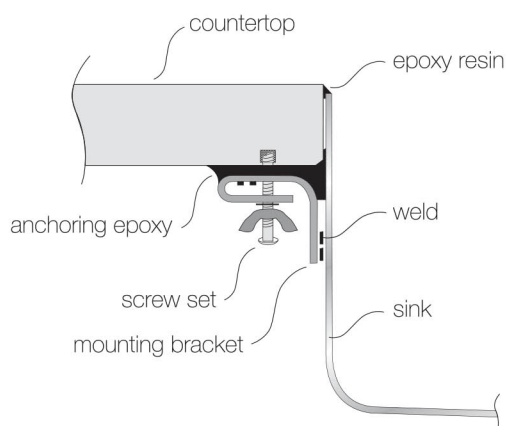

TOPZERO®

COPENHAGEN

TZ V330 Bathroom Sink

Seamless Edge Stainless Steel Sink

GENERAL

Fine quality sink bowls formed of 18 gauge BA 304 18/10 nickel bearing stainless steel.

DESIGN FEATURES

Bowl Depth : 7"
Finish : Soft Satin Finish
Underside : Sound absorbing pads and special paint
Drain Opening : 3-1/2"

OPTIONAL ACCESSORIES

Drain Set
Soap Dispenser

SINK DIMENSIONS (INCHES)

INSTALLATION PROFILE *

Watch the TopZero Sink Installation video on [YouTube](#)

SPECIFICATIONS

"Patented in USA; Foreign Patents Pending"