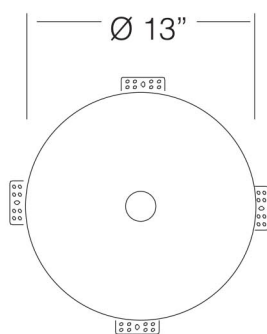

TOPZERO®

COPENHAGEN

TZ V330 Bathroom Sink

Seamless Edge Stainless Steel Sink

GENERAL

Fine quality sink bowls formed of 18 gauge BA 304 18/10 nickel bearing stainless steel.

DESIGN FEATURES

Bowl Depth : 7"
Finish : Soft Satin Finish
Underside : Sound absorbing pads and special paint
Drain Opening : 3-1/2"

OPTIONAL ACCESSORIES

Drain Set
Soap Dispenser

SINK DIMENSIONS (INCHES)

INSTALLATION PROFILE *

Watch the TopZero Sink Installation video on [YouTube](#)

SPECIFICATIONS

"Patented in USA; Foreign Patents Pending"