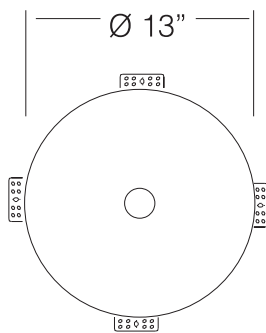

#### GENERAL

Fine quality sink bowls formed of 18 gauge BA 304 18/10 nickel bearing stainless steel.

#### DESIGN FEATURES

Bowl Depth : 7"  
Finish : Soft Satin Finish  
Underside : Sound absorbing pads and special paint  
Drain Opening : 3-1/2"

#### SINK DIMENSIONS (INCHES)