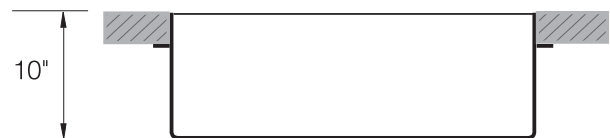

TOPZERO®

JERUSALEM TZ RS900

Seamless Edge Stainless Steel Sink

GENERAL

Fine quality sink bowls formed of 16 gauge BA 304 18/10 nickel bearing stainless steel.

DESIGN FEATURES

Bowl Depth : 10"
Finish : Soft Satin Finish
Underside : Sound absorbing pads and special paint
Drain Opening : 3-1/2"

OPTIONAL ACCESSORIES

Stainless Steel Bottom Grid
Bamboo Cutting Board

SINK DIMENSIONS (INCHES)

SPECIFICATIONS

"U.S. and Foreign Patents Pending"

INSTALLATION PROFILE *

Watch the TopZero Sink
Installation video on [YouTube](#)