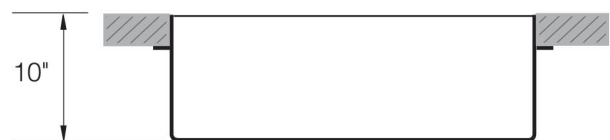

TOPZERO®

JERUSALEM TZ RS900

Seamless Edge Stainless Steel Sink

GENERAL

Fine quality sink bowls formed of 16 gauge BA 304 18/10 nickel bearing stainless steel.

DESIGN FEATURES

Bowl Depth : 10"
Finish : Soft Satin Finish
Underside : Sound absorbing pads and special paint
Drain Opening : 3-1/2"

OPTIONAL ACCESSORIES

Stainless Steel Bottom Grid
Bamboo Cutting Board

SINK DIMENSIONS (INCHES)

SPECIFICATIONS

"Patented in USA; Foreign Patents Pending"

INSTALLATION PROFILE *

Watch the TopZero Sink
Installation video on [YouTube](#)