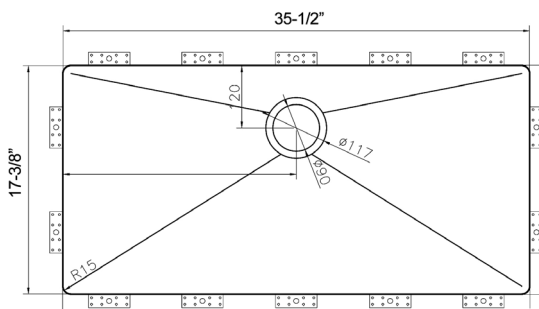

TOPZERO®

JERUSALEM TZ RS900

Seamless Edge Stainless Steel Sink

GENERAL

Fine quality sink bowls formed of 16 gauge BA 304 18/10 nickel bearing stainless steel.

DESIGN FEATURES

Bowl Depth : 10"
Finish : Soft Satin Finish
Underside : Sound absorbing pads and special paint
Drain Opening : 3-1/2"

OPTIONAL ACCESSORIES

Stainless Steel Bottom Grid
Bamboo Cutting Board

SINK DIMENSIONS (INCHES)

SPECIFICATIONS

"U.S. and Foreign Patents Pending"

INSTALLATION PROFILE *

Watch the TopZero Sink
Installation video on [YouTube](#)