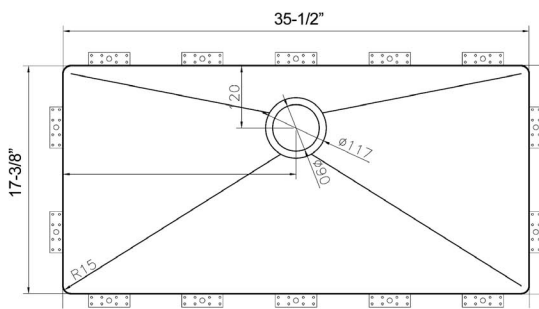

TOPZERO®

JERUSALEM TZ RS900

Seamless Edge Stainless Steel Sink

GENERAL

Fine quality sink bowls formed of 16 gauge BA 304 18/10 nickel bearing stainless steel.

DESIGN FEATURES

Bowl Depth : 10"
Finish : Soft Satin Finish
Underside : Sound absorbing pads and special paint
Drain Opening : 3-1/2"

OPTIONAL ACCESSORIES

Stainless Steel Bottom Grid
Bamboo Cutting Board

SINK DIMENSIONS (INCHES)

SPECIFICATIONS

"Patented in USA; Foreign Patents Pending"

INSTALLATION PROFILE *

Watch the TopZero Sink
Installation video on [YouTube](#)