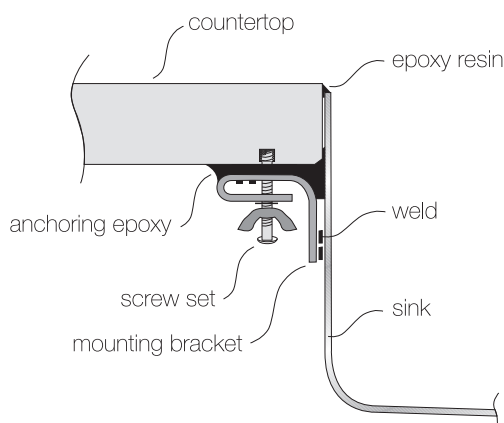

TOPZERO®

JERUSALEM TZ RS900

Seamless Edge Stainless Steel Sink

GENERAL

Fine quality sink bowls formed of 16 gauge BA 304 18/10 nickel bearing stainless steel.

DESIGN FEATURES

Bowl Depth : 10"
Finish : Soft Satin Finish
Underside : Sound absorbing pads and special paint
Drain Opening : 3-1/2"

OPTIONAL ACCESSORIES

Stainless Steel Bottom Grid
Bamboo Cutting Board

SINK DIMENSIONS (INCHES)

SPECIFICATIONS

"U.S. and Foreign Patents Pending"

INSTALLATION PROFILE *

Watch the TopZero Sink
Installation video on [YouTube](#)