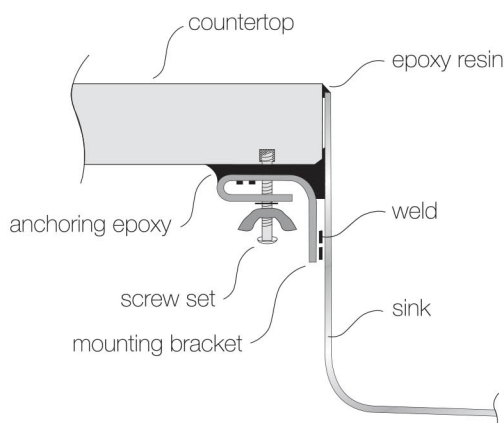

TOPZERO®

JERUSALEM TZ RS900

Seamless Edge Stainless Steel Sink

GENERAL

Fine quality sink bowls formed of 16 gauge BA 304 18/10 nickel bearing stainless steel.

DESIGN FEATURES

Bowl Depth : 10"
Finish : Soft Satin Finish
Underside : Sound absorbing pads and special paint
Drain Opening : 3-1/2"

OPTIONAL ACCESSORIES

Stainless Steel Bottom Grid
Bamboo Cutting Board

SINK DIMENSIONS (INCHES)

SPECIFICATIONS

"Patented in USA; Foreign Patents Pending"

INSTALLATION PROFILE *

Watch the TopZero Sink
Installation video on [YouTube](#)