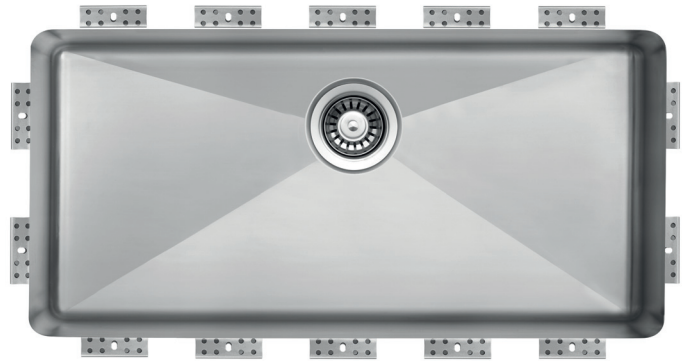

TOPZERO®

JERUSALEM TZ RS900

Seamless Edge Stainless Steel Sink

GENERAL

Fine quality sink bowls formed of 16 gauge BA 304 18/10 nickel bearing stainless steel.

DESIGN FEATURES

Bowl Depth : 10"
Finish : Soft Satin Finish
Underside : Sound absorbing pads and special paint
Drain Opening : 3-1/2"

OPTIONAL ACCESSORIES

Stainless Steel Bottom Grid
Bamboo Cutting Board

SINK DIMENSIONS (INCHES)

SPECIFICATIONS

"U.S. and Foreign Patents Pending"

INSTALLATION PROFILE *

Watch the TopZero Sink
Installation video on [YouTube](#)