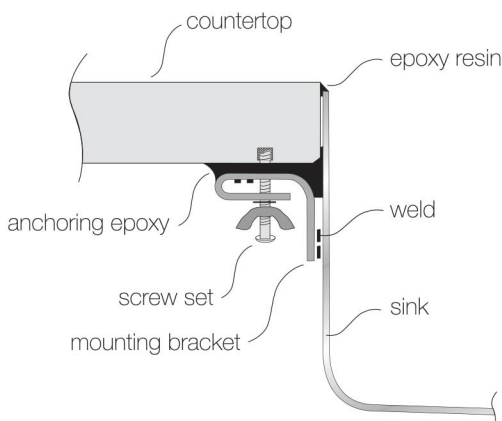

TOPZERO®

RETRO TZ RS814

Seamless Edge Stainless Steel Sink

GENERAL

Fine quality sink bowls formed of 18 gauge BA 304 18/10 nickel bearing stainless steel.

DESIGN FEATURES

Bowl Depth : 10"
Finish : Soft Satin Finish
Underside : Sound absorbing pads and special paint
Drain Opening : 3-1/2"

OPTIONAL ACCESSORIES

Stainless Steel Bottom Grid
Bamboo Cutting Board

SINK DIMENSIONS (INCHES)

SPECIFICATIONS

"Patented in USA; Foreign Patents Pending"

INSTALLATION PROFILE*

Watch the TopZero Sink
Installation video on [YouTube](#)