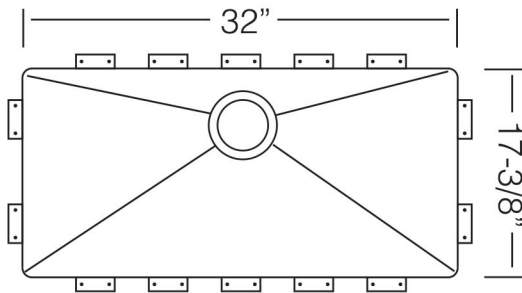

TOPZERO®

RETRO TZ RS814

Seamless Edge Stainless Steel Sink

GENERAL

Fine quality sink bowls formed of 18 gauge BA 304 18/10 nickel bearing stainless steel.

DESIGN FEATURES

Bowl Depth : 10"
Finish : Soft Satin Finish
Underside : Sound absorbing pads and special paint
Drain Opening : 3-1/2"

OPTIONAL ACCESSORIES

Stainless Steel Bottom Grid
Bamboo Cutting Board

SINK DIMENSIONS (INCHES)

SPECIFICATIONS

"Patented in USA; Foreign Patents Pending"

INSTALLATION PROFILE*

Watch the TopZero Sink
Installation video on [YouTube](#)