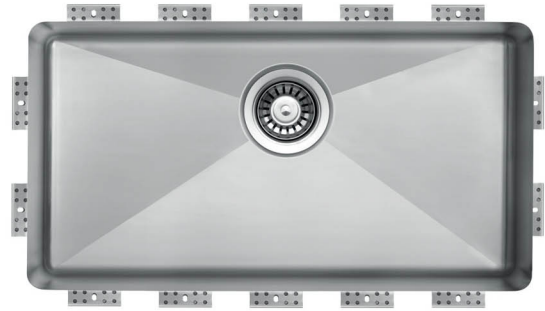

TOPZERO®

RETRO TZ RS814

Seamless Edge Stainless Steel Sink

GENERAL

Fine quality sink bowls formed of 18 gauge BA 304 18/10 nickel bearing stainless steel.

DESIGN FEATURES

Bowl Depth : 10"
Finish : Soft Satin Finish
Underside : Sound absorbing pads and special paint
Drain Opening : 3-1/2"

OPTIONAL ACCESSORIES

Stainless Steel Bottom Grid
Bamboo Cutting Board

SINK DIMENSIONS (INCHES)

SPECIFICATIONS

"Patented in USA; Foreign Patents Pending"

INSTALLATION PROFILE*

Watch the TopZero Sink
Installation video on [YouTube](#)