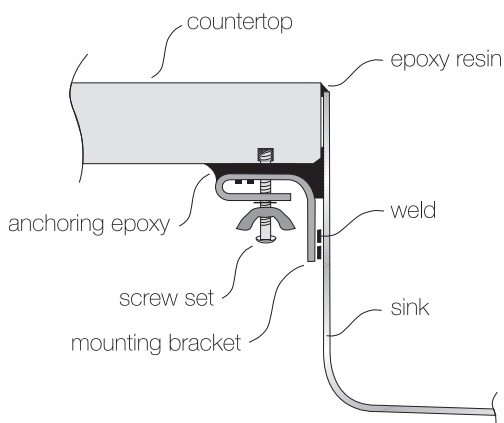

INSTALLATION PROFILE *