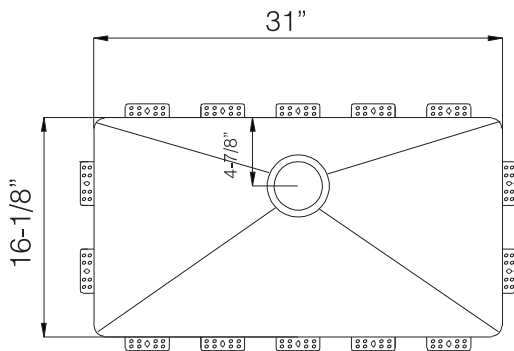

### DESIGN FEATURES

Bowl Depth : 10"  
Finish : Soft Satin Finish  
Underside : Sound absorbing pads and special paint  
Drain Opening : 3-1/2"

### SINK DIMENSIONS (INCHES)