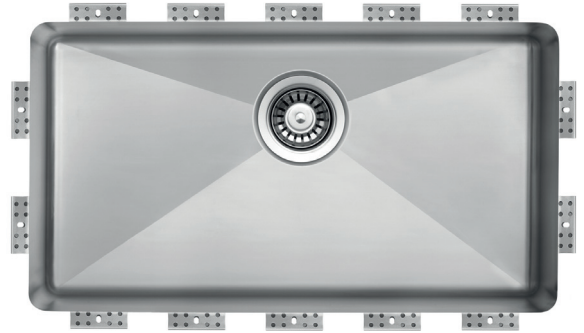

SPECIFICATIONS

"U.S. and Foreign Patents Pending"