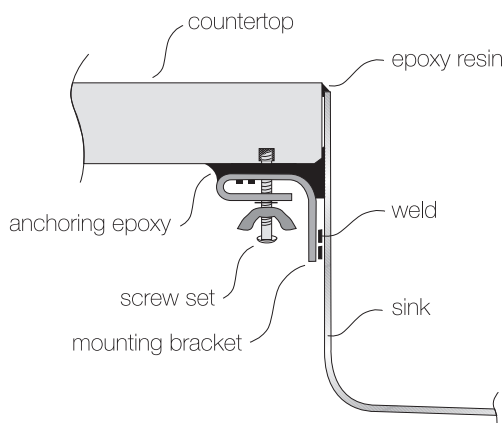

INSTALLATION PROFILE *