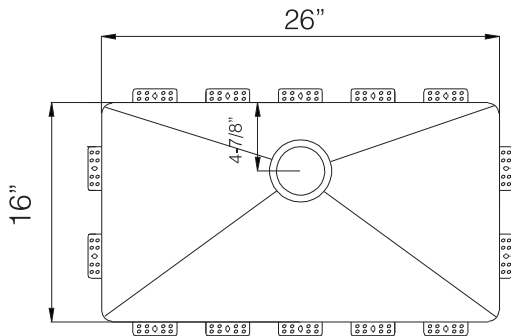

### DESIGN FEATURES

Bowl Depth : 10"  
Finish : Soft Satin Finish  
Underside : Sound absorbing pads and special paint  
Drain Opening : 3-1/2"

### SINK DIMENSIONS (INCHES)