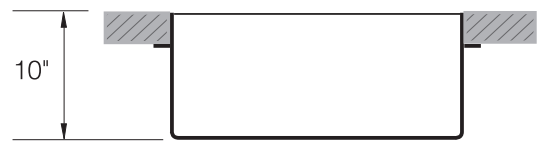

"U.S. and Foreign Patents Pending"