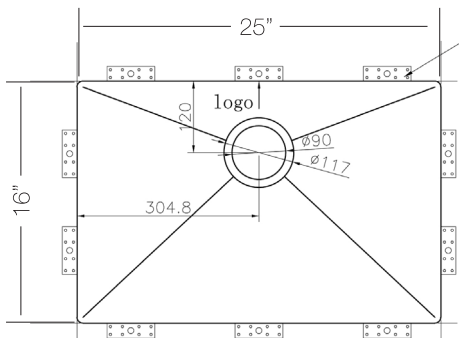

TOPZERO®

CORSICA TZ RS609

Seamless Edge Stainless Steel Sink

GENERAL

Fine quality sink bowls formed of 16 gauge BA 304 18/10 nickel bearing stainless steel.

DESIGN FEATURES

Bowl Depth : 10"
Finish : Soft Satin Finish
Underside : Sound absorbing pads and special paint
Drain Opening : 3-1/2"

OPTIONAL ACCESSORIES

Stainless Steel Bottom Grid
Bamboo Cutting Board
Glass Cutting Board
Stainless Steel Colander
Stainless Steel Drying Rack

SINK DIMENSIONS (INCHES)

INSTALLATION PROFILE *

Watch the TopZero Sink
Installation video on [YouTube](#)