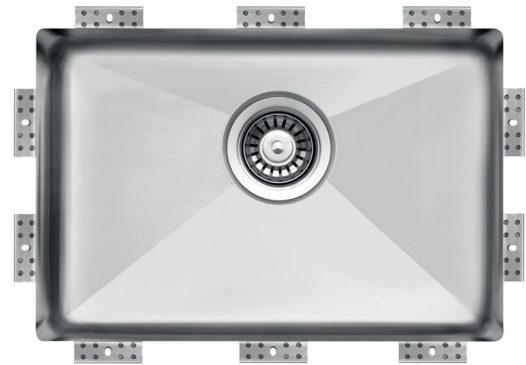

SPECIFICATIONS