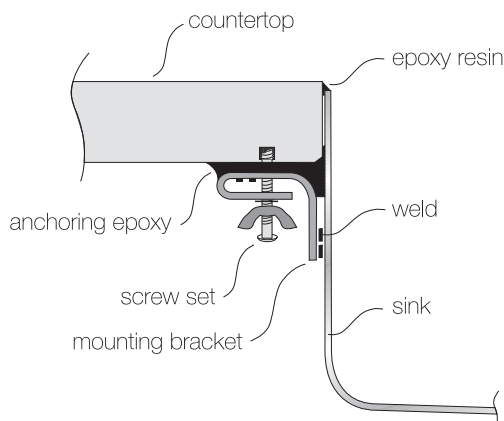

TOPZERO®

CORSICA TZ RS609

Seamless Edge Stainless Steel Sink

GENERAL

Fine quality sink bowls formed of 16 gauge BA 304 18/10 nickel bearing stainless steel.

DESIGN FEATURES

Bowl Depth : 10"
Finish : Soft Satin Finish
Underside : Sound absorbing pads and special paint
Drain Opening : 3-1/2"

OPTIONAL ACCESSORIES

Stainless Steel Bottom Grid
Bamboo Cutting Board
Glass Cutting Board
Stainless Steel Colander
Stainless Steel Drying Rack

SINK DIMENSIONS (INCHES)

INSTALLATION PROFILE *

Watch the TopZero Sink
Installation video on [YouTube](#)