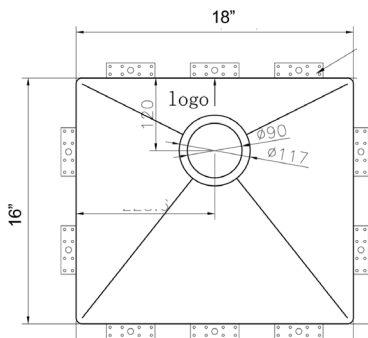

TOPZERO®

BASEL TZ RS457

Seamless Edge Stainless Steel Sink

GENERAL

Fine quality sink bowls formed of 16 gauge BA 304 18/10 nickel bearing stainless steel.

DESIGN FEATURES

Bowl Depth : 10"
Finish : Soft Satin Finish
Underside : Sound absorbing pads
and special paint
Drain Opening : 3-1/2"

OPTIONAL ACCESSORIES

Stainless Steel Bottom Grid
Bamboo Cutting Board
Glass Cutting Board
Stainless Steel Colander
Stainless Steel Drying Rack

SINK DIMENSIONS (INCHES)

INSTALLATION PROFILE *

Watch the TopZero Sink
Installation video on [YouTube](#)