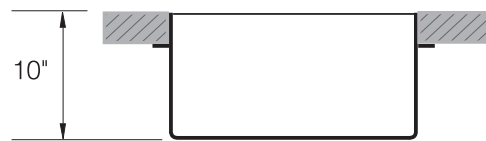

"U.S. and Foreign Patents Pending"