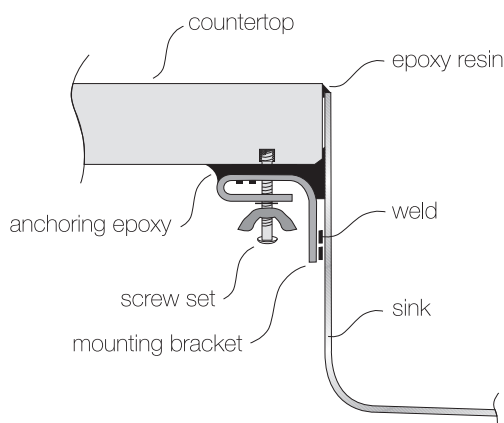

TOPZERO®

BASEL TZ RS457

Seamless Edge Stainless Steel Sink

GENERAL

Fine quality sink bowls formed of 16 gauge BA 304 18/10 nickel bearing stainless steel.

DESIGN FEATURES

Bowl Depth : 10"
Finish : Soft Satin Finish
Underside : Sound absorbing pads
and special paint
Drain Opening : 3-1/2"

OPTIONAL ACCESSORIES

Stainless Steel Bottom Grid
Bamboo Cutting Board
Glass Cutting Board
Stainless Steel Colander
Stainless Steel Drying Rack

SINK DIMENSIONS (INCHES)

INSTALLATION PROFILE *

Watch the TopZero Sink
Installation video on [YouTube](#)