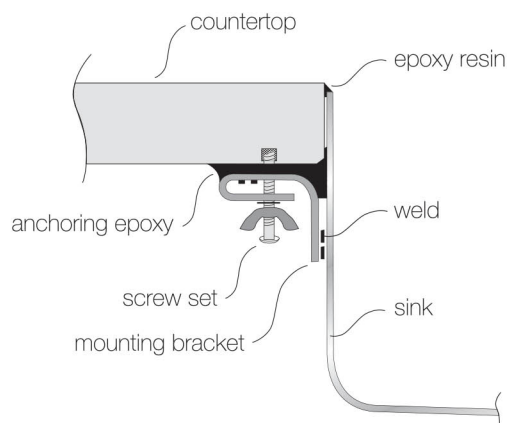

INSTALLATION PROFILE *