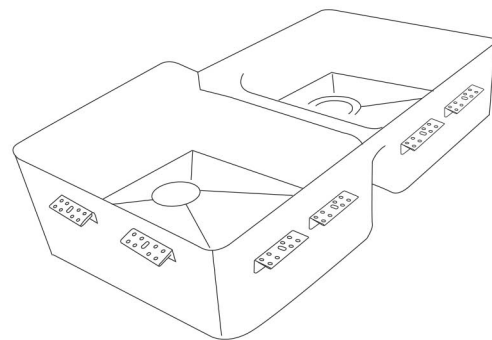

SPECIFICATIONS

"Patented in USA; Foreign Patents Pending"