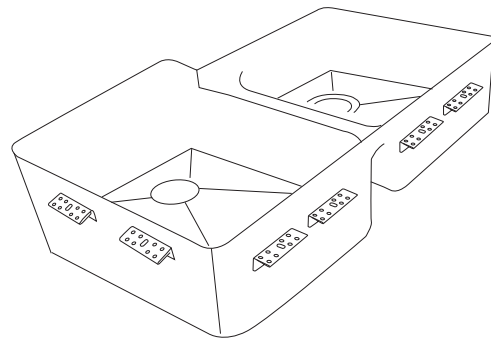

SPECIFICATIONS