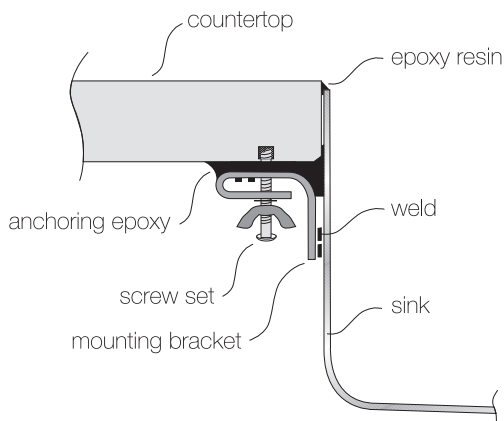

TOPZERO®

MUNICH TZ RS418.64

Seamless Edge Stainless Steel Sink

GENERAL

Fine quality sink bowls formed of 18 gauge BA 304 18/10 nickel bearing stainless steel.

DESIGN FEATURES

Bowl Depth : 10" large bowl 8" small bowl
Finish : Soft Satin Finish
Underside : Aluminum Coated Premium
Sound Absorbing Pads
Drain Opening : 3-1/2"

OPTIONAL ACCESSORIES

Stainless Steel Bottom Grid
Bamboo Cutting Board
Glass Cutting Board
Stainless Steel Colander
Stainless Steel Drying Rack

SINK DIMENSIONS (INCHES)

INSTALLATION PROFILE *

Watch the TopZero Sink
Installation video on [YouTube](#)