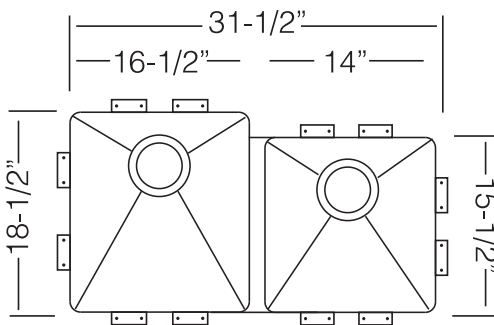

TOPZERO®

MUNICH TZ RS418.64

Seamless Edge Stainless Steel Sink

GENERAL

Fine quality sink bowls formed of 18 gauge BA 304 18/10 nickel bearing stainless steel.

DESIGN FEATURES

Bowl Depth : 10" large bowl 8" small bowl
Finish : Soft Satin Finish
Underside : Aluminum Coated Premium
Sound Absorbing Pads
Drain Opening : 3-1/2"

OPTIONAL ACCESSORIES

Stainless Steel Bottom Grid
Bamboo Cutting Board
Glass Cutting Board
Stainless Steel Colander
Stainless Steel Drying Rack

SINK DIMENSIONS (INCHES)

INSTALLATION PROFILE *

Watch the TopZero Sink
Installation video on [YouTube](#)