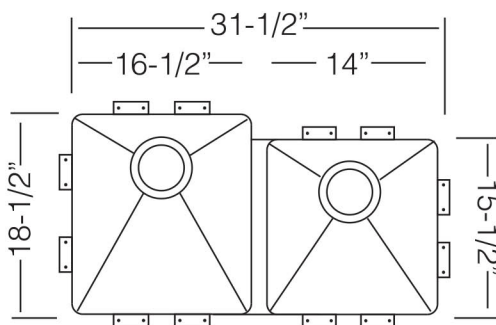

### DESIGN FEATURES

Bowl Depth : 10" large bowl 8" small bowl  
Finish : Soft Satin Finish  
Underside : Aluminum Coated Premium  
Sound Absorbing Pads  
Drain Opening : 3-1/2"

### SINK DIMENSIONS (INCHES)