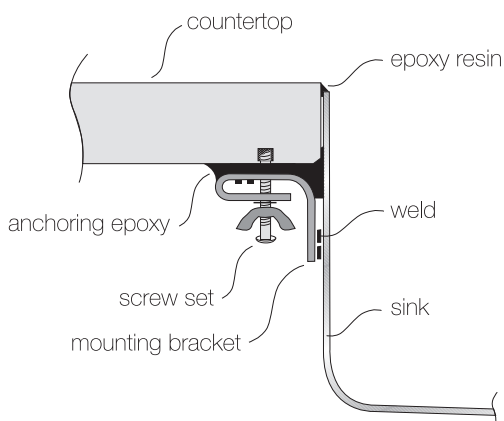

INSTALLATION PROFILE *