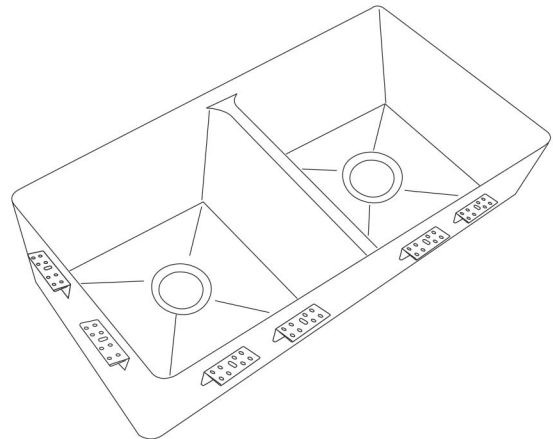

SPECIFICATIONS

"Patented in USA; Foreign Patents Pending"