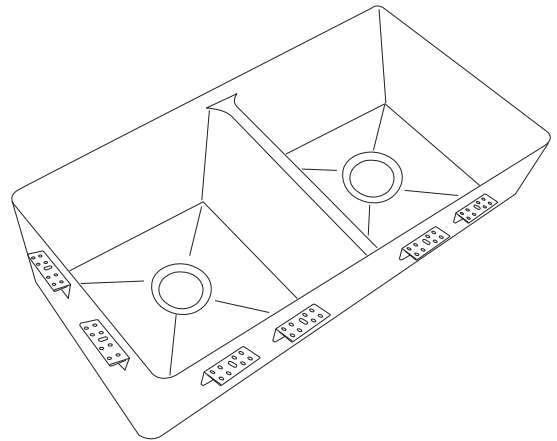

TOPZERO®

LONDON TZ RS380.55

Seamless Edge Stainless Steel Sink

GENERAL

Fine quality sink bowls formed of 18 gauge BA 304 18/10 nickel bearing stainless steel.

DESIGN FEATURES

Bowl Depth : 10"
Finish : Soft Satin Finish
Underside : Sound absorbing pads and special paint
Drain Opening : 3-1/2"

OPTIONAL ACCESSORIES

Stainless Steel Bottom Grid
Bamboo Cutting Board
Glass Cutting Board
Stainless Steel Colander
Stainless Steel Drying Rack

SINK DIMENSIONS (INCHES)

SPECIFICATIONS

"U.S. and Foreign Patents Pending"