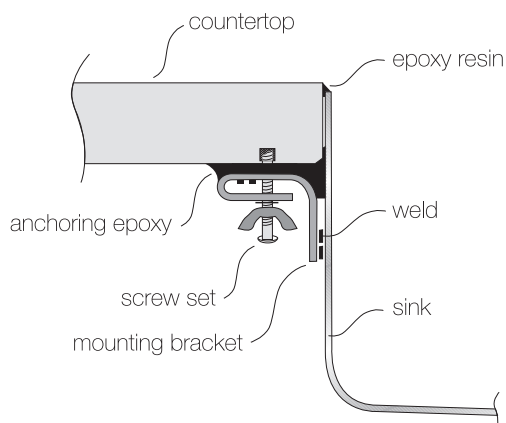

TOPZERO®

LONDON TZ RS380.55

Seamless Edge Stainless Steel Sink

GENERAL

Fine quality sink bowls formed of 18 gauge BA 304 18/10 nickel bearing stainless steel.

DESIGN FEATURES

Bowl Depth : 10"
Finish : Soft Satin Finish
Underside : Sound absorbing pads and special paint
Drain Opening : 3-1/2"

OPTIONAL ACCESSORIES

Stainless Steel Bottom Grid
Bamboo Cutting Board
Glass Cutting Board
Stainless Steel Colander
Stainless Steel Drying Rack

SINK DIMENSIONS (INCHES)

SPECIFICATIONS

"U.S. and Foreign Patents Pending"

INSTALLATION PROFILE *

Watch the TopZero Sink
Installation video on [YouTube](#)

follow / like us @