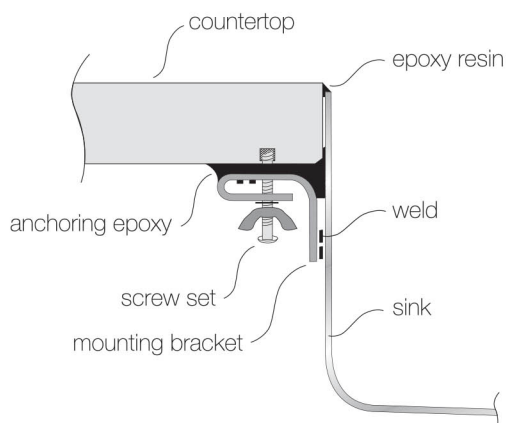

INSTALLATION PROFILE *

Watch the TopZero Sink
Installation video on [YouTube](#)

follow / like us @