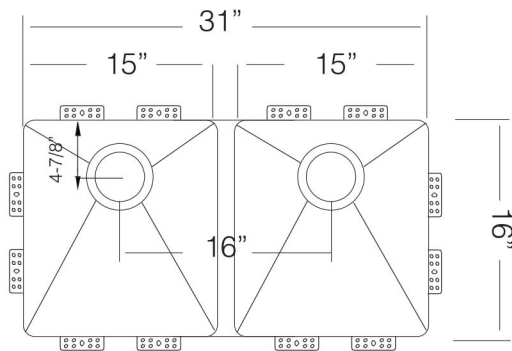

### DESIGN FEATURES

Bowl Depth : 10"  
Finish : Soft Satin Finish  
Underside : Sound absorbing pads and special paint  
Drain Opening : 3-1/2"

### SINK DIMENSIONS (INCHES)