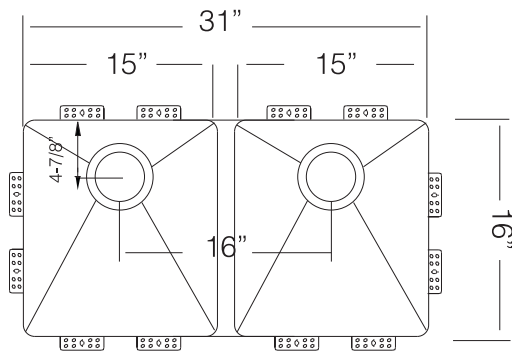

TOPZERO®

LONDON TZ RS380.55

Seamless Edge Stainless Steel Sink

GENERAL

Fine quality sink bowls formed of 18 gauge BA 304 18/10 nickel bearing stainless steel.

DESIGN FEATURES

Bowl Depth : 10"
Finish : Soft Satin Finish
Underside : Sound absorbing pads and special paint
Drain Opening : 3-1/2"

OPTIONAL ACCESSORIES

Stainless Steel Bottom Grid
Bamboo Cutting Board
Glass Cutting Board
Stainless Steel Colander
Stainless Steel Drying Rack

SINK DIMENSIONS (INCHES)

SPECIFICATIONS

"U.S. and Foreign Patents Pending"