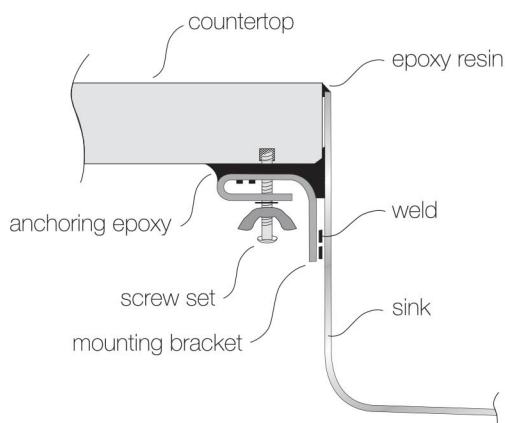

TOPZERO®

ANKARA TZ R745

Seamless Edge Stainless Steel Sink

GENERAL

Fine quality sink bowls formed of 18 gauge BA 304 18/10 nickel bearing stainless steel.

DESIGN FEATURES

Bowl Depth : 9"
Finish : Soft Satin Finish
Underside : Aluminum Coated Premium
Sound Absorbing Pads
Drain Opening : 3-1/2"

OPTIONAL ACCESSORIES

Stainless Steel Bottom Grid
Bamboo Cutting Board
Glass Cutting Board
Stainless Steel Colander
Stainless Steel Drying Rack

SINK DIMENSIONS (INCHES)

INSTALLATION PROFILE *

Watch the TopZero Sink
Installation video on [YouTube](#)