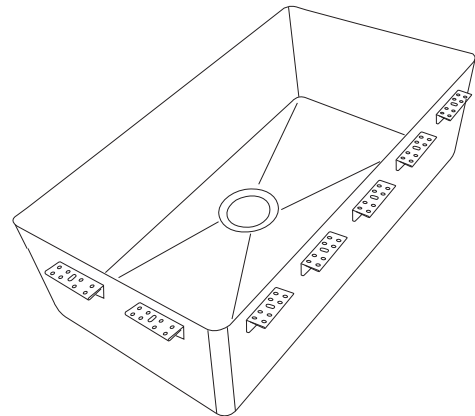

SPECIFICATIONS

"U.S. and Foreign Patents Pending"