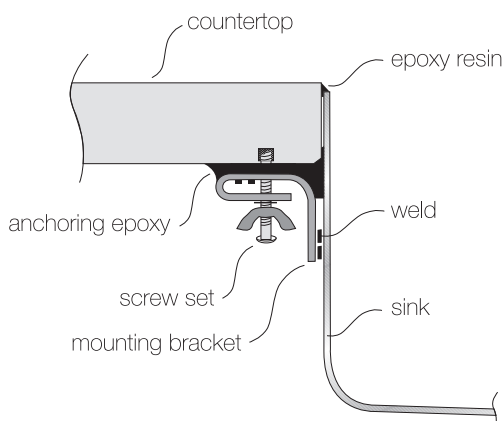

TOPZERO®

ANKARA TZ R745

Seamless Edge Stainless Steel Sink

GENERAL

Fine quality sink bowls formed of 18 gauge BA 304 18/10 nickel bearing stainless steel.

DESIGN FEATURES

Bowl Depth : 9"
Finish : Soft Satin Finish
Underside : Aluminum Coated Premium
Sound Absorbing Pads
Drain Opening : 3-1/2"

OPTIONAL ACCESSORIES

Stainless Steel Bottom Grid
Bamboo Cutting Board
Glass Cutting Board
Stainless Steel Colander
Stainless Steel Drying Rack

SINK DIMENSIONS (INCHES)

INSTALLATION PROFILE *

Watch the TopZero Sink
Installation video on [YouTube](#)