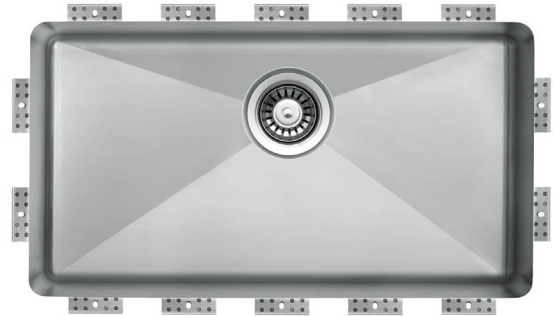

SPECIFICATIONS

"Patented in USA; Foreign Patents Pending"