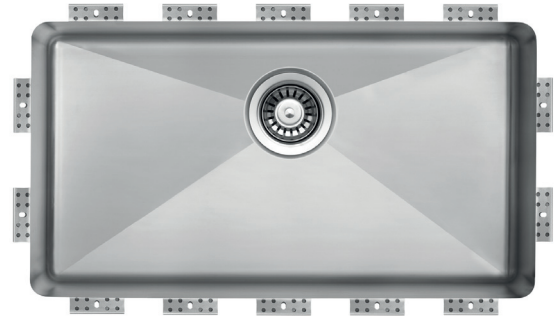

SPECIFICATIONS

"U.S. and Foreign Patents Pending"