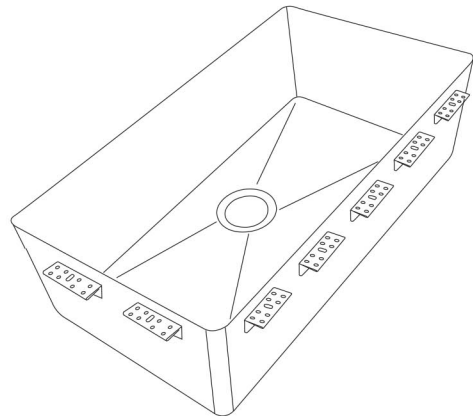

SPECIFICATIONS

"Patented in USA; Foreign Patents Pending"