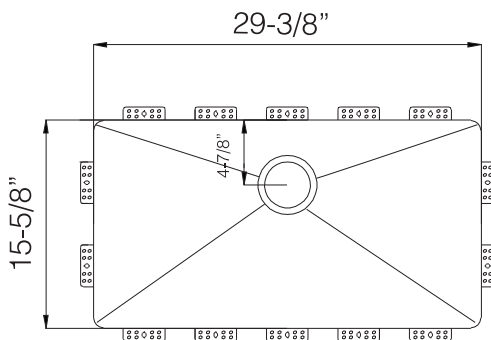

TOPZERO®

ANKARA TZ R745

Seamless Edge Stainless Steel Sink

GENERAL

Fine quality sink bowls formed of 18 gauge BA 304 18/10 nickel bearing stainless steel.

DESIGN FEATURES

Bowl Depth : 9"
Finish : Soft Satin Finish
Underside : Aluminum Coated Premium
Sound Absorbing Pads
Drain Opening : 3-1/2"

OPTIONAL ACCESSORIES

Stainless Steel Bottom Grid
Bamboo Cutting Board
Glass Cutting Board
Stainless Steel Colander
Stainless Steel Drying Rack

SINK DIMENSIONS (INCHES)

INSTALLATION PROFILE *

Watch the TopZero Sink
Installation video on [YouTube](#)