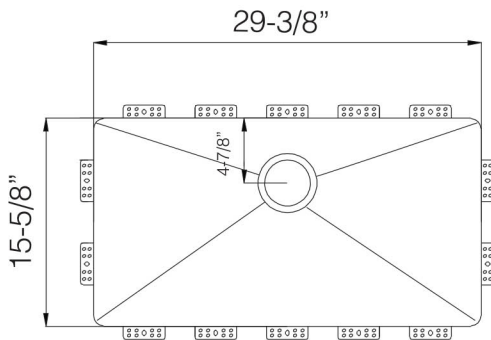

TOPZERO®

ANKARA TZ R745

Seamless Edge Stainless Steel Sink

GENERAL

Fine quality sink bowls formed of 18 gauge BA 304 18/10 nickel bearing stainless steel.

DESIGN FEATURES

Bowl Depth : 9"
Finish : Soft Satin Finish
Underside : Aluminum Coated Premium
Sound Absorbing Pads
Drain Opening : 3-1/2"

OPTIONAL ACCESSORIES

Stainless Steel Bottom Grid
Bamboo Cutting Board
Glass Cutting Board
Stainless Steel Colander
Stainless Steel Drying Rack

SINK DIMENSIONS (INCHES)

INSTALLATION PROFILE *

Watch the TopZero Sink
Installation video on [YouTube](#)