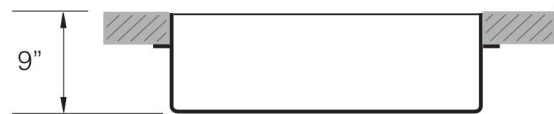

TOPZERO®

ANKARA TZ R745

Seamless Edge Stainless Steel Sink

GENERAL

Fine quality sink bowls formed of 18 gauge BA 304 18/10 nickel bearing stainless steel.

DESIGN FEATURES

Bowl Depth : 9"
Finish : Soft Satin Finish
Underside : Aluminum Coated Premium
Sound Absorbing Pads
Drain Opening : 3-1/2"

OPTIONAL ACCESSORIES

Stainless Steel Bottom Grid
Bamboo Cutting Board
Glass Cutting Board
Stainless Steel Colander
Stainless Steel Drying Rack

SINK DIMENSIONS (INCHES)

INSTALLATION PROFILE *

Watch the TopZero Sink
Installation video on [YouTube](#)

SPECIFICATIONS

"Patented in USA; Foreign Patents Pending"

9"

follow / like us @