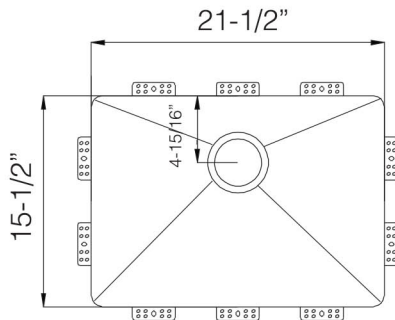

TOPZERO®

AMSTERDAM TZ R550

Seamless Edge Stainless Steel Sink

GENERAL

Fine quality sink bowls formed of 18 gauge BA 304 18/10 nickel bearing stainless steel.

DESIGN FEATURES

Bowl Depth : 9"
Finish : Soft Satin Finish
Underside : Aluminum Coated Premium
Sound Absorbing Pads
Drain Opening : 3-1/2"

OPTIONAL ACCESSORIES

Stainless Steel Bottom Grid
Bamboo Cutting Board
Glass Cutting Board
Stainless Steel Colander
Stainless Steel Drying Rack

SINK DIMENSIONS (INCHES)

INSTALLATION PROFILE *

Watch the TopZero Sink
Installation video on [YouTube](#)