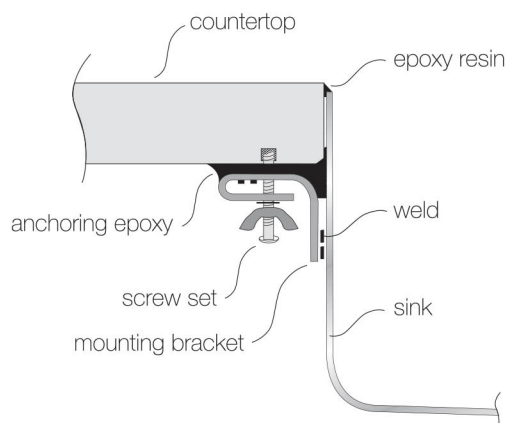

TOPZERO®

AMSTERDAM TZ R550

Seamless Edge Stainless Steel Sink

GENERAL

Fine quality sink bowls formed of 18 gauge BA 304 18/10 nickel bearing stainless steel.

DESIGN FEATURES

Bowl Depth : 9"
Finish : Soft Satin Finish
Underside : Aluminum Coated Premium
Sound Absorbing Pads
Drain Opening : 3-1/2"

OPTIONAL ACCESSORIES

Stainless Steel Bottom Grid
Bamboo Cutting Board
Glass Cutting Board
Stainless Steel Colander
Stainless Steel Drying Rack

SINK DIMENSIONS (INCHES)

INSTALLATION PROFILE *

Watch the TopZero Sink
Installation video on [YouTube](#)