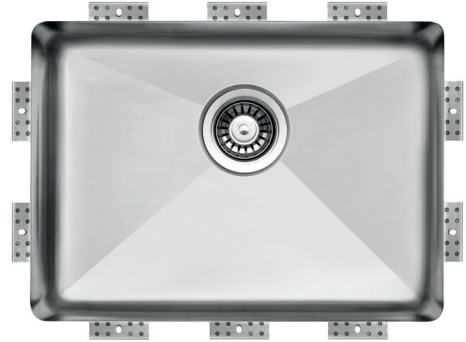

SPECIFICATIONS

"U.S. and Foreign Patents Pending"

follow / like us @