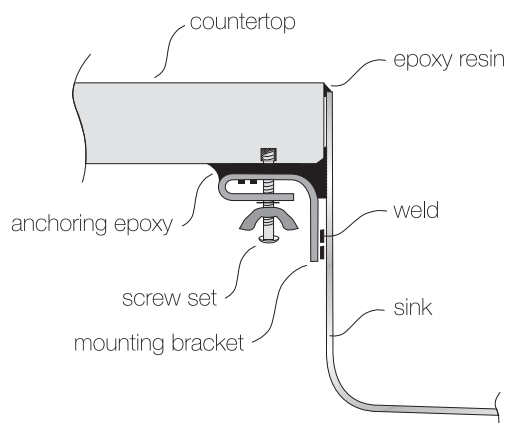

TOPZERO®

AMSTERDAM TZ R550

Seamless Edge Stainless Steel Sink

GENERAL

Fine quality sink bowls formed of 18 gauge BA 304 18/10 nickel bearing stainless steel.

DESIGN FEATURES

Bowl Depth : 9"
Finish : Soft Satin Finish
Underside : Aluminum Coated Premium
Sound Absorbing Pads
Drain Opening : 3-1/2"

OPTIONAL ACCESSORIES

Stainless Steel Bottom Grid
Bamboo Cutting Board
Glass Cutting Board
Stainless Steel Colander
Stainless Steel Drying Rack

SINK DIMENSIONS (INCHES)

INSTALLATION PROFILE *

Watch the TopZero Sink
Installation video on [YouTube](#)