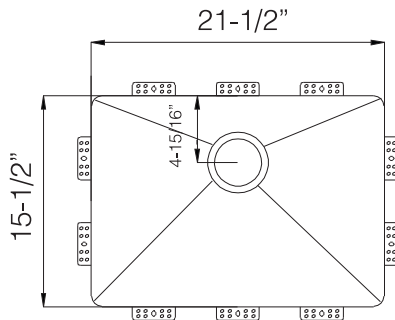

TOPZERO®

AMSTERDAM TZ R550

Seamless Edge Stainless Steel Sink

GENERAL

Fine quality sink bowls formed of 18 gauge BA 304 18/10 nickel bearing stainless steel.

DESIGN FEATURES

Bowl Depth : 9"
Finish : Soft Satin Finish
Underside : Aluminum Coated Premium
Sound Absorbing Pads
Drain Opening : 3-1/2"

OPTIONAL ACCESSORIES

Stainless Steel Bottom Grid
Bamboo Cutting Board
Glass Cutting Board
Stainless Steel Colander
Stainless Steel Drying Rack

SINK DIMENSIONS (INCHES)

INSTALLATION PROFILE *

Watch the TopZero Sink
Installation video on [YouTube](#)